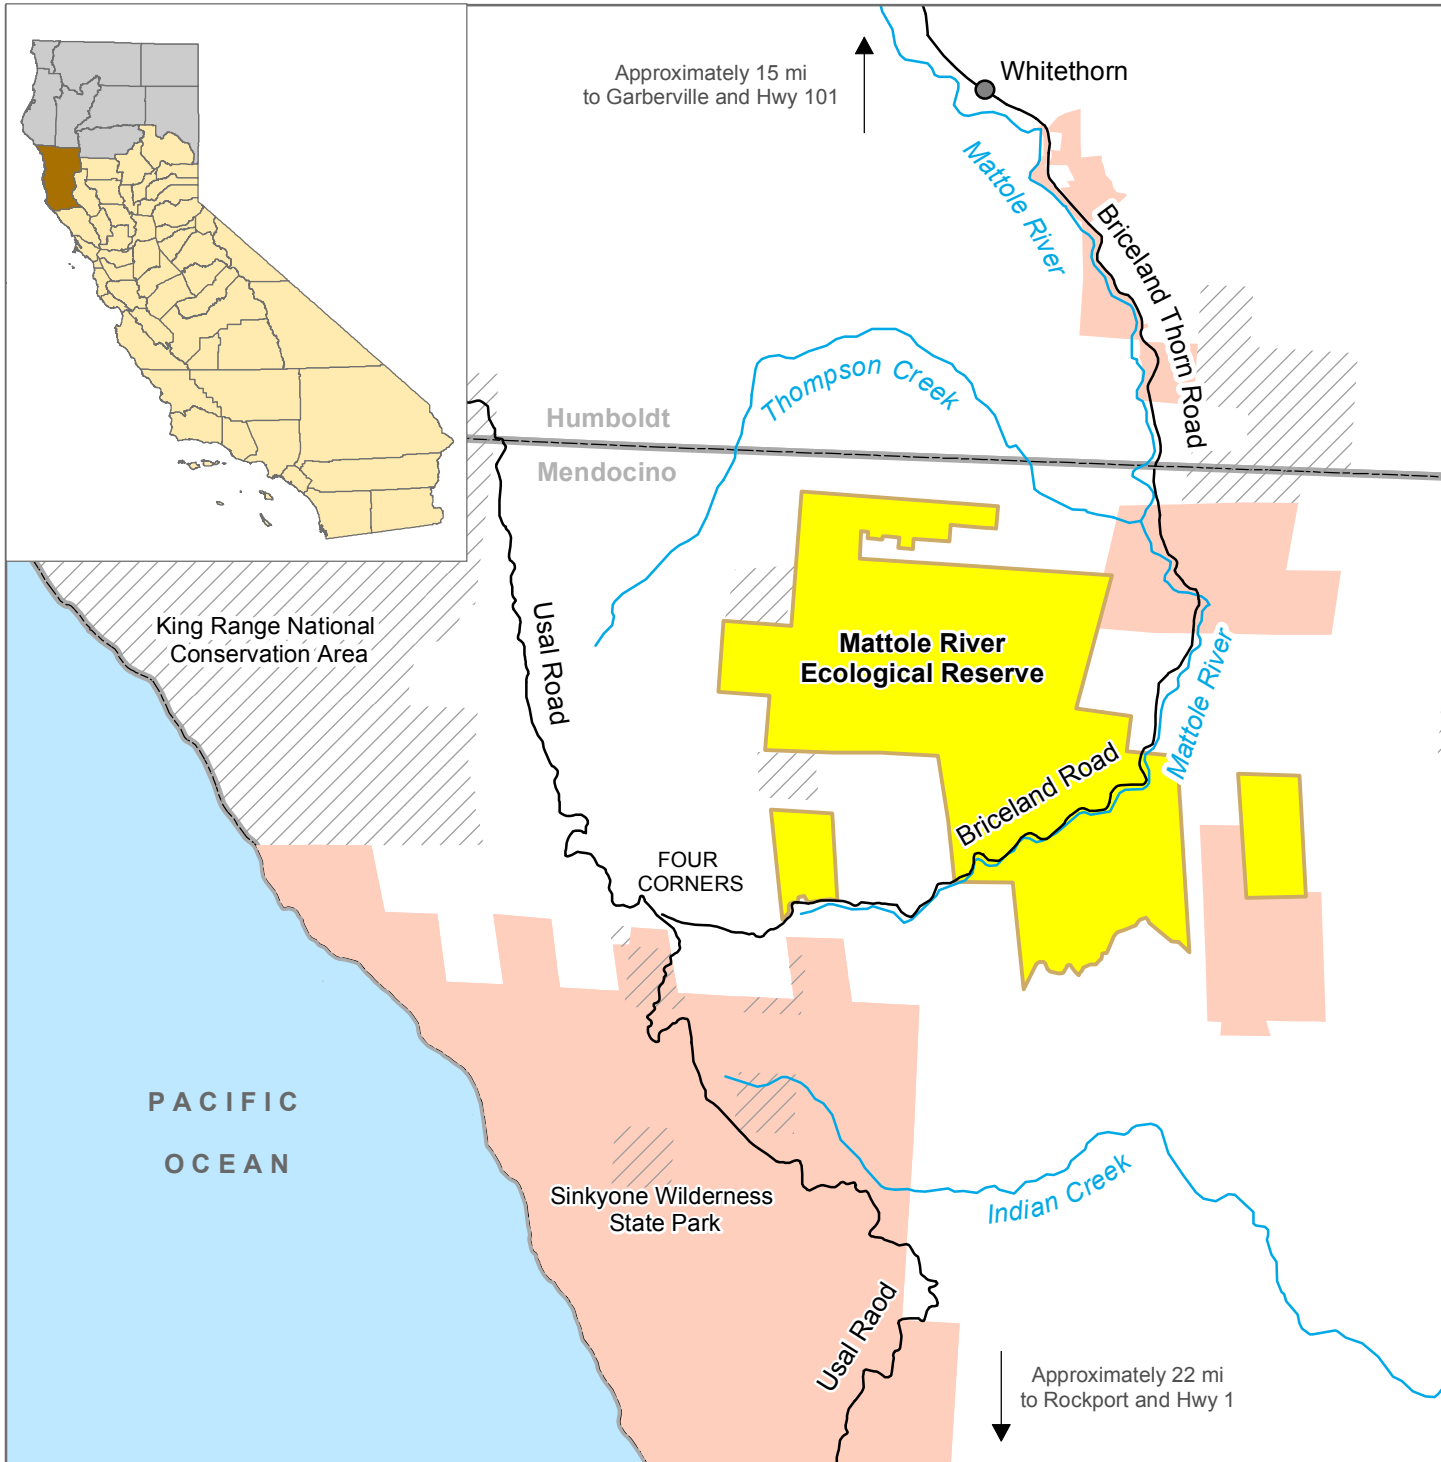

California Department of Fish and Wildlife Northern Region MATTOLE RIVER ECOLOGICAL RESERVE Mendocino County

 Ecological Reserve	 Local Road	 
 State Park	 River / Creek	
 Bureau of Land Management		

Disclaimer: Boundaries are approximate.
Maps are intended for general purposes only.

November 2014 - WLB