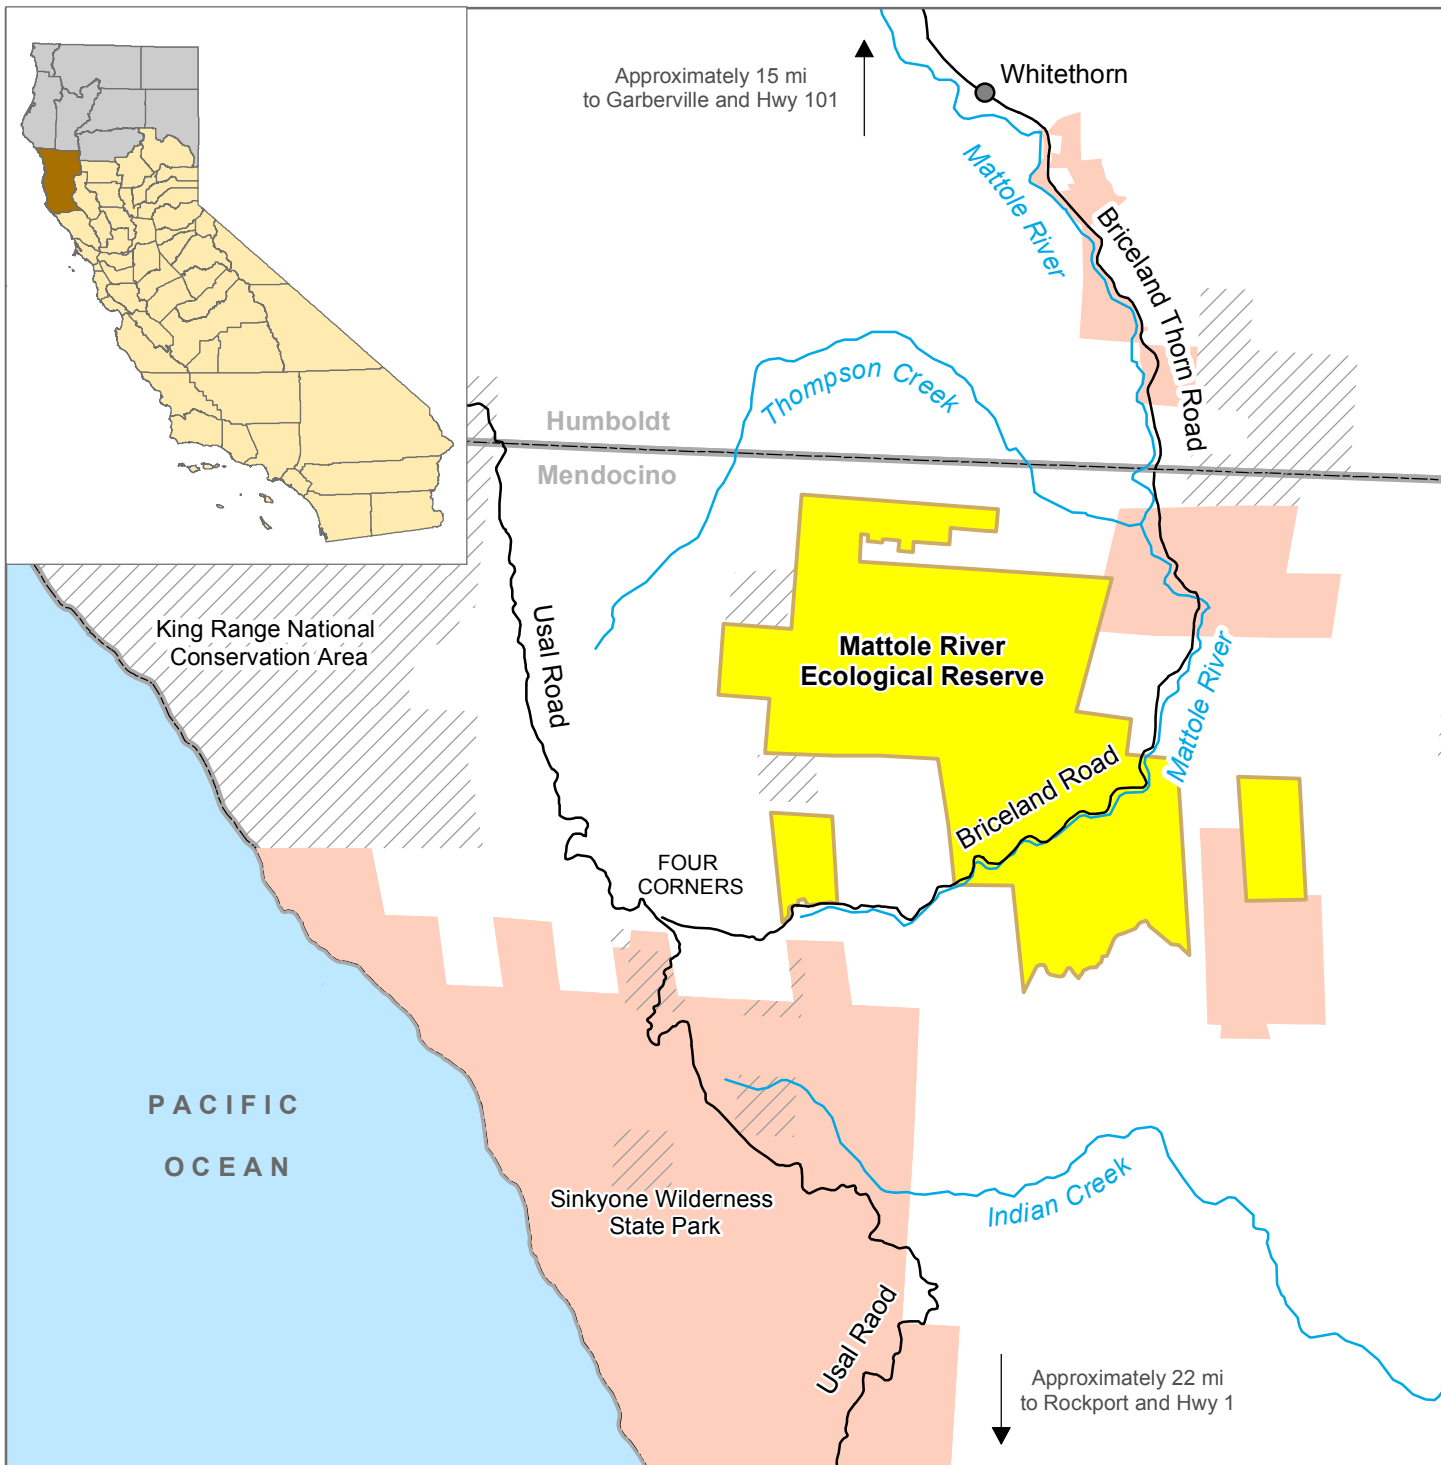

California Department of Fish and Wildlife Northern Region MATTOLE RIVER ECOLOGICAL RESERVE Mendocino County

Disclaimer: Boundaries are approximate.
Maps are intended for general purposes only.

November 2014 - WLB