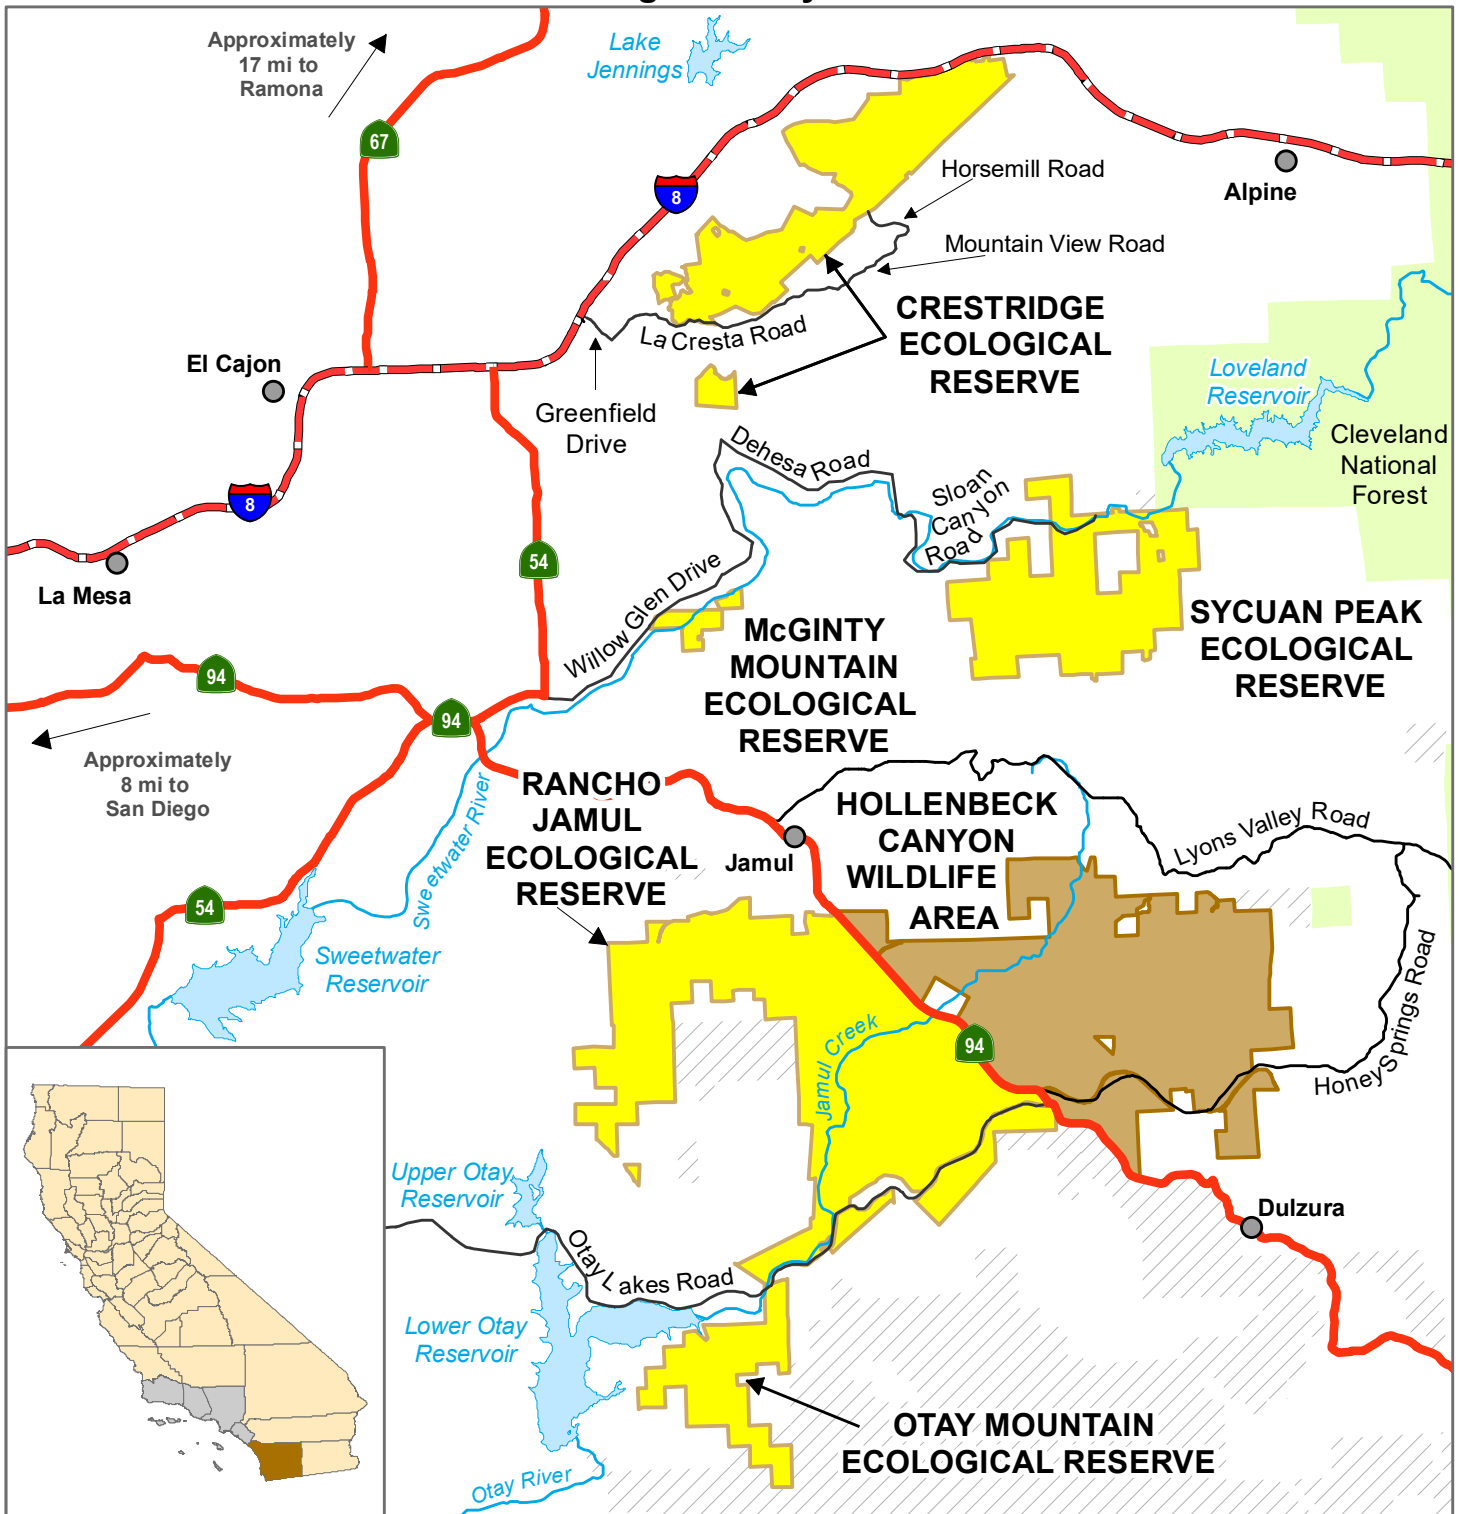

# California Department of Fish and Wildlife

## South Coast Region

### CRESTRIDGE ECOLOGICAL RESERVE (ER), MCGINTY MOUNTAIN ER, SYCUAN PEAK ER, RANCHO JAMUL ER, OTAY MOUNTAIN ER, HOLLENBECK CANYON WILDLIFE AREA San Diego County

Ecological Reserve	Interstate Highway
Wildlife Area	State Highway
National Forest	Local Road
Bureau of Land Management	

N

0 ————— 4 Miles

Disclaimer: Boundaries are approximate. Maps are intended for general purposes only. May 2024 - WLB