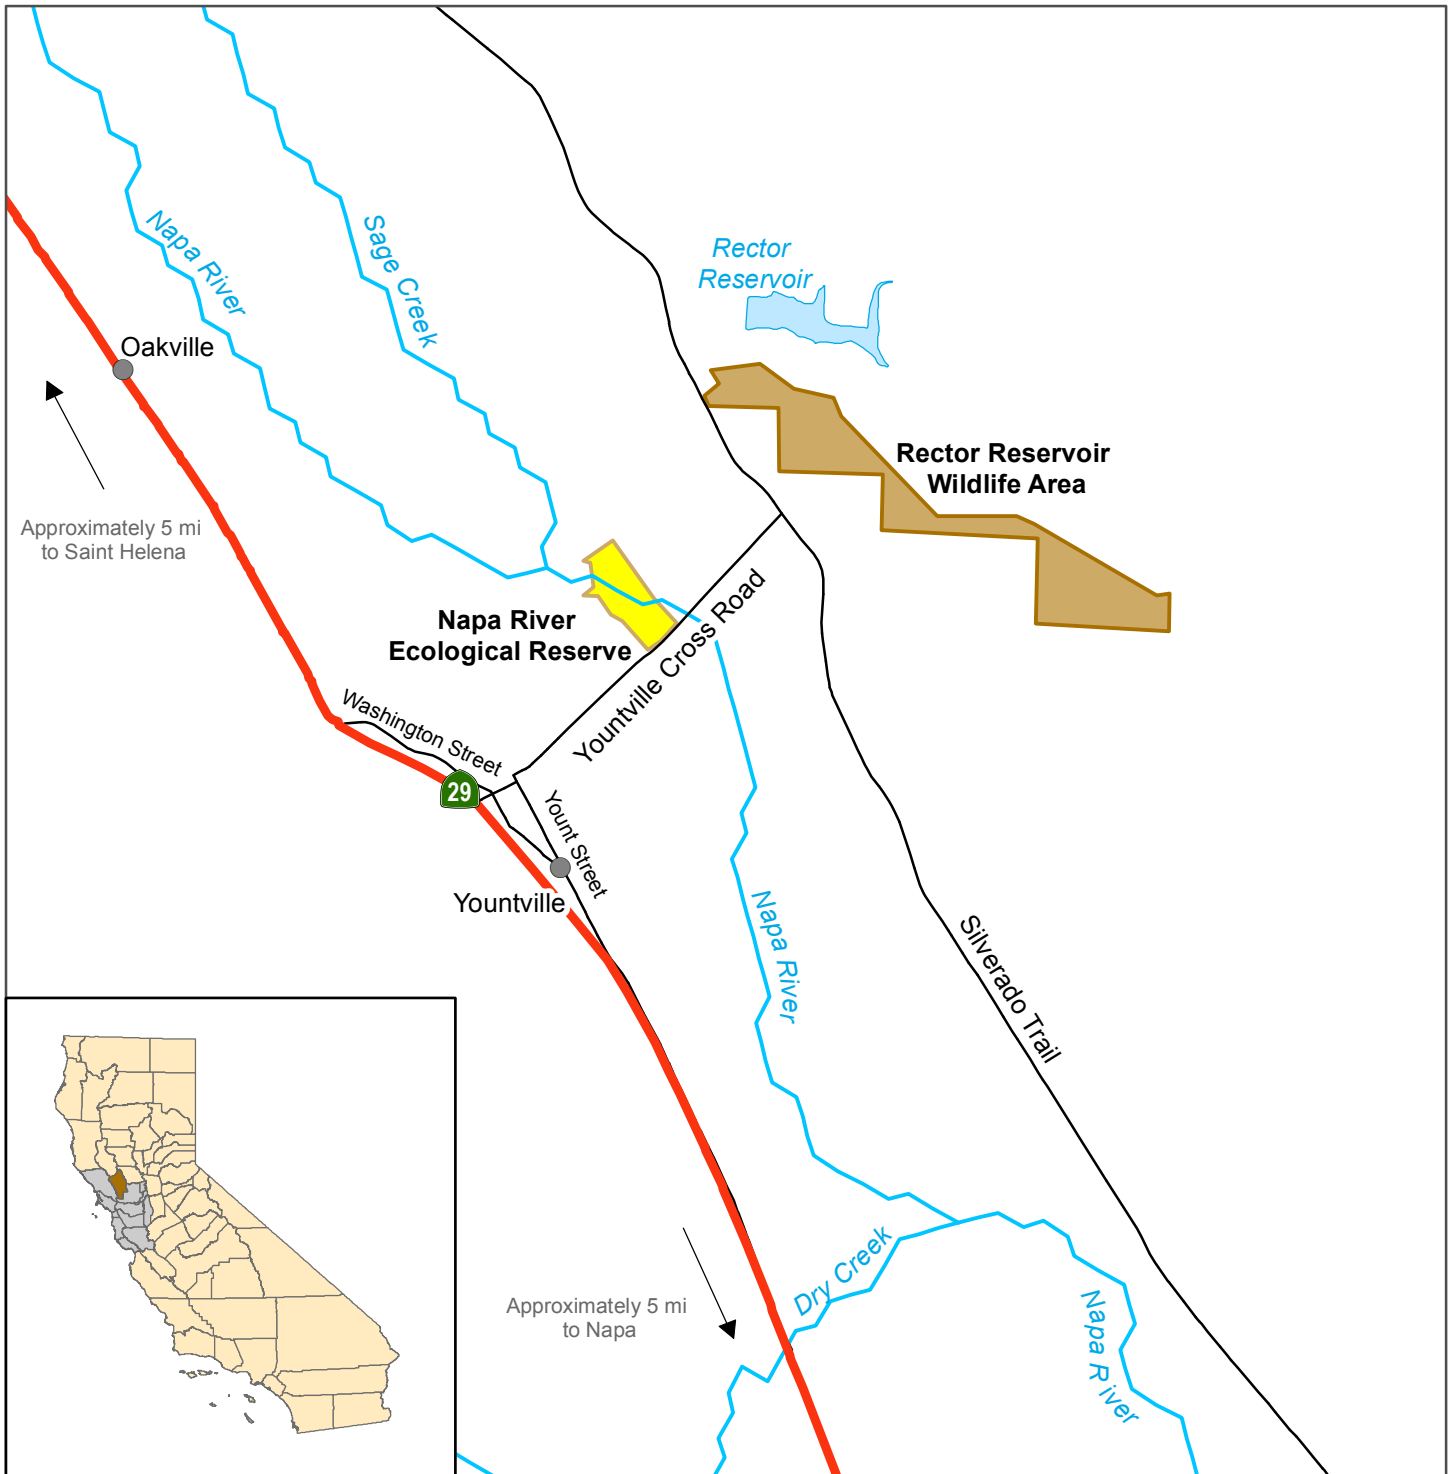

California Department of Fish and Wildlife

Bay Delta Region

NAPA RIVER ECOLOGICAL RESERVE

Napa County

	Ecological Reserve		State Highway
	Wildlife Area		Local Road
	Reservoir / River / Creek		

0 1 Miles

Disclaimer: Boundaries are approximate.
 Maps are intended for general purposes only.