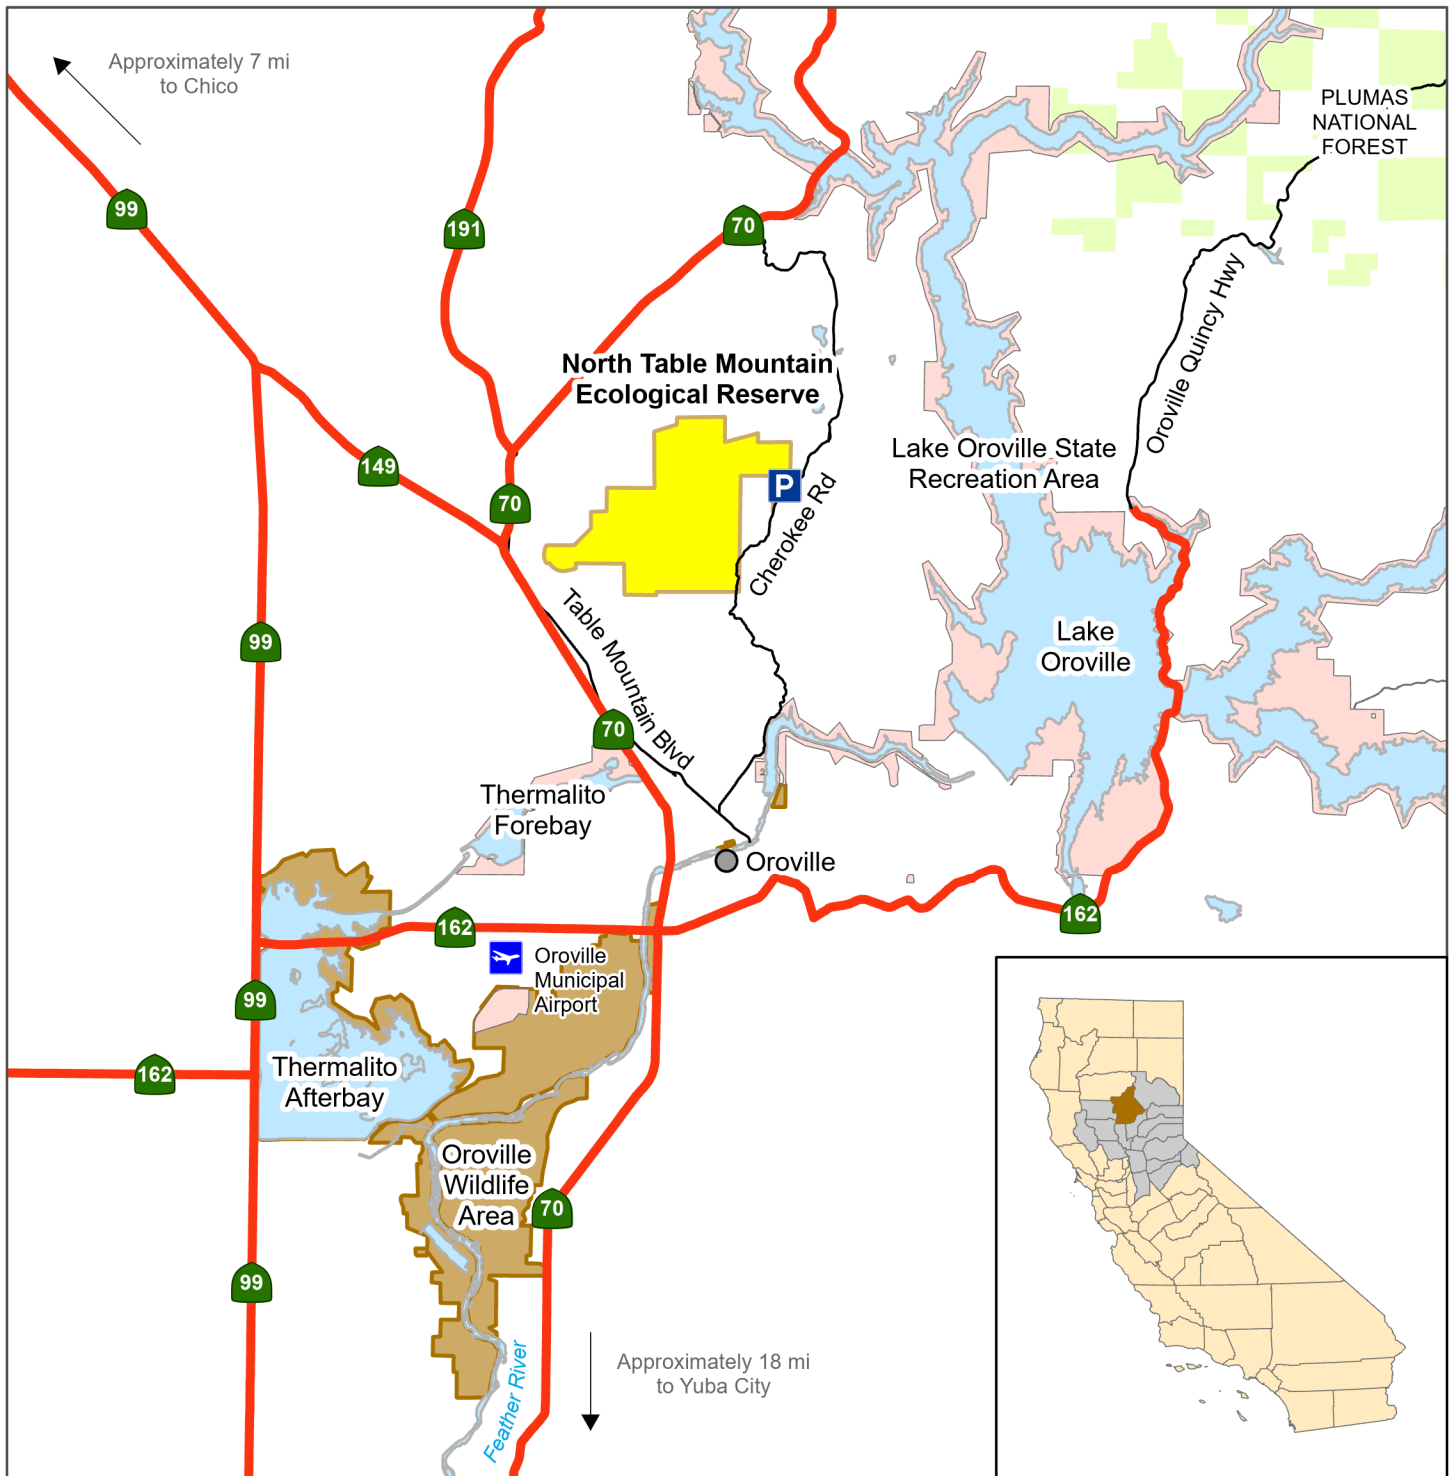

California Department of Fish and Wildlife North Central Region NORTH TABLE MOUNTAIN ECOLOGICAL RESERVE Butte County

Ecological Reserve	National Forest	Parking
Wildlife Area	State Highway	Airport
State Recreation Area	Local Road	

Disclaimer: Boundaries are approximate.
Maps are intended for general purposes only.