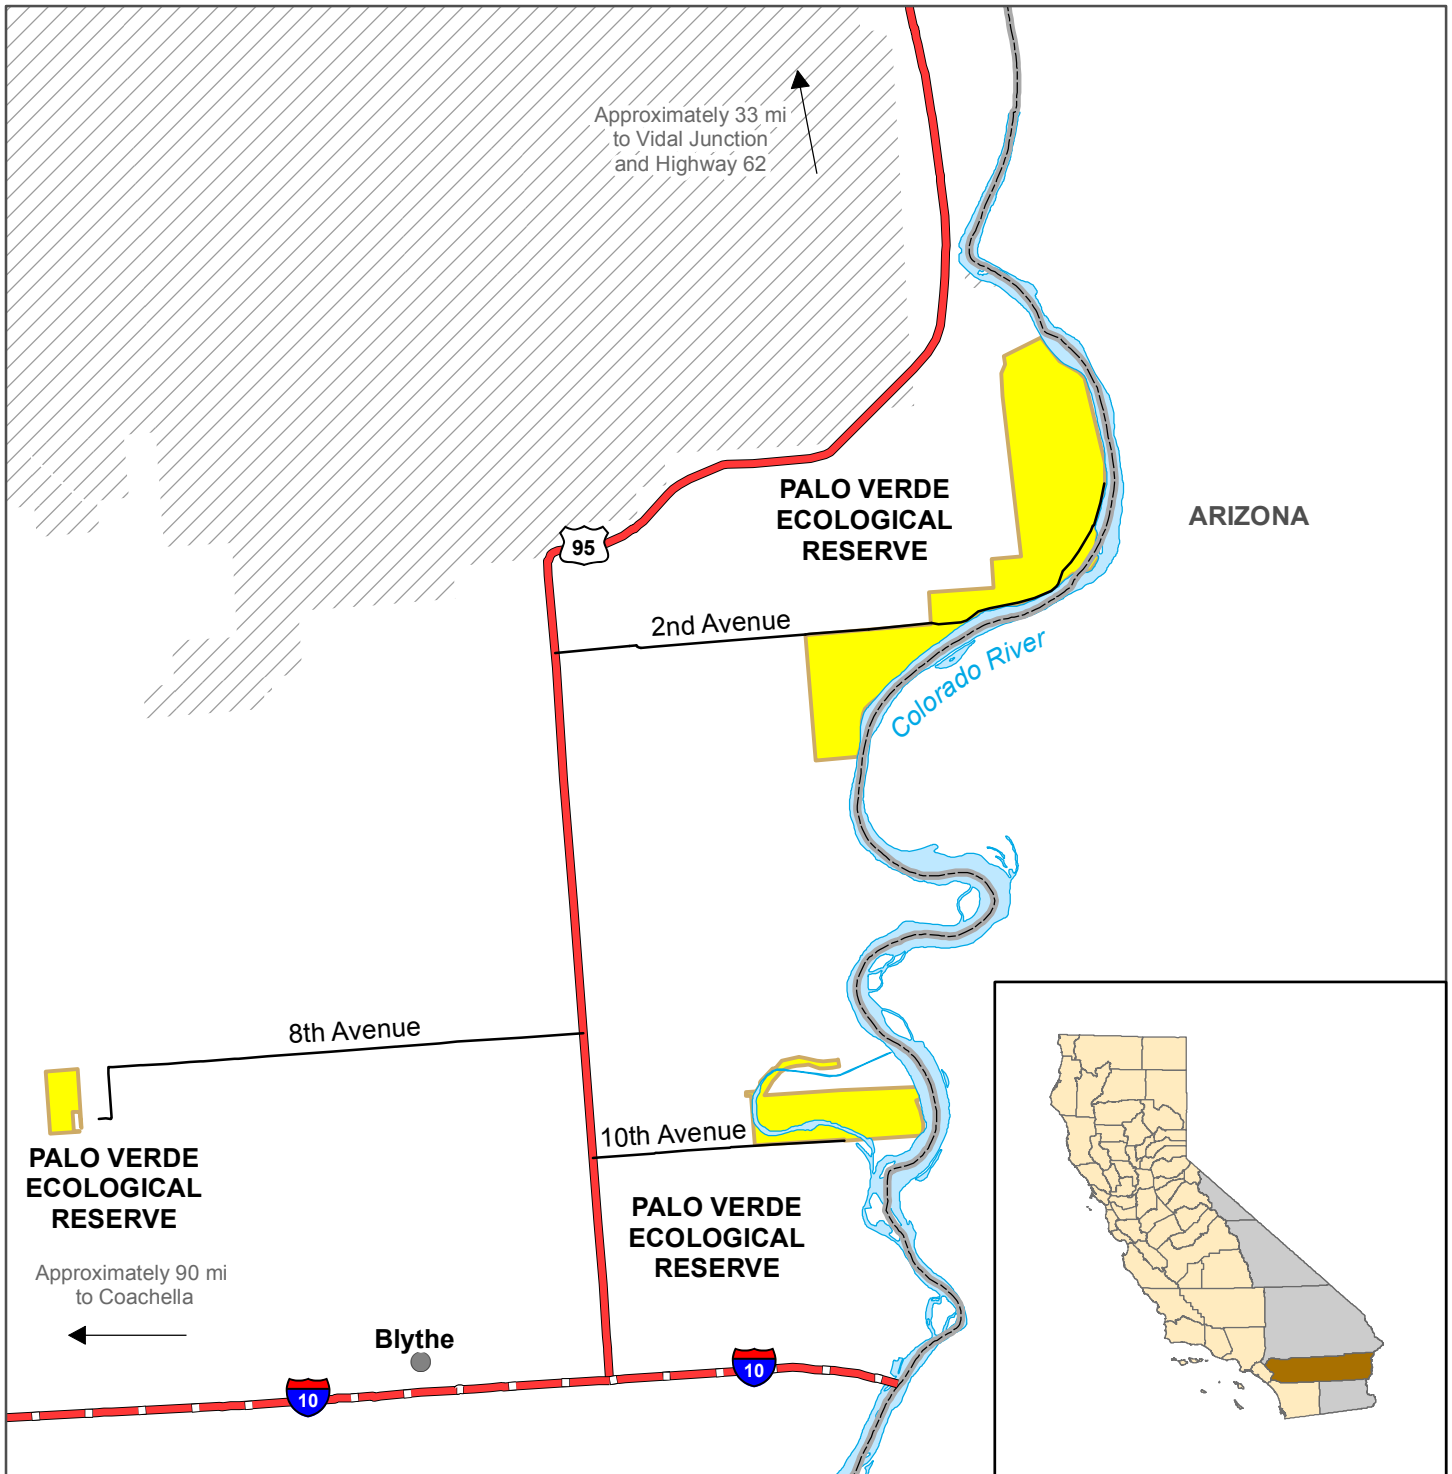

**California Department of Fish and Wildlife  
Inland Deserts Region  
PALO VERDE ECOLOGICAL RESERVE  
Riverside County**

 Ecological Reserve	 Interstate Highway	 
 Bureau of Land Management	 U.S. Highway	
	 Local Road	

Disclaimer: Boundaries are approximate.  
Maps are intended for general purposes only.

August 2014 - Lisa Ohara, WLB