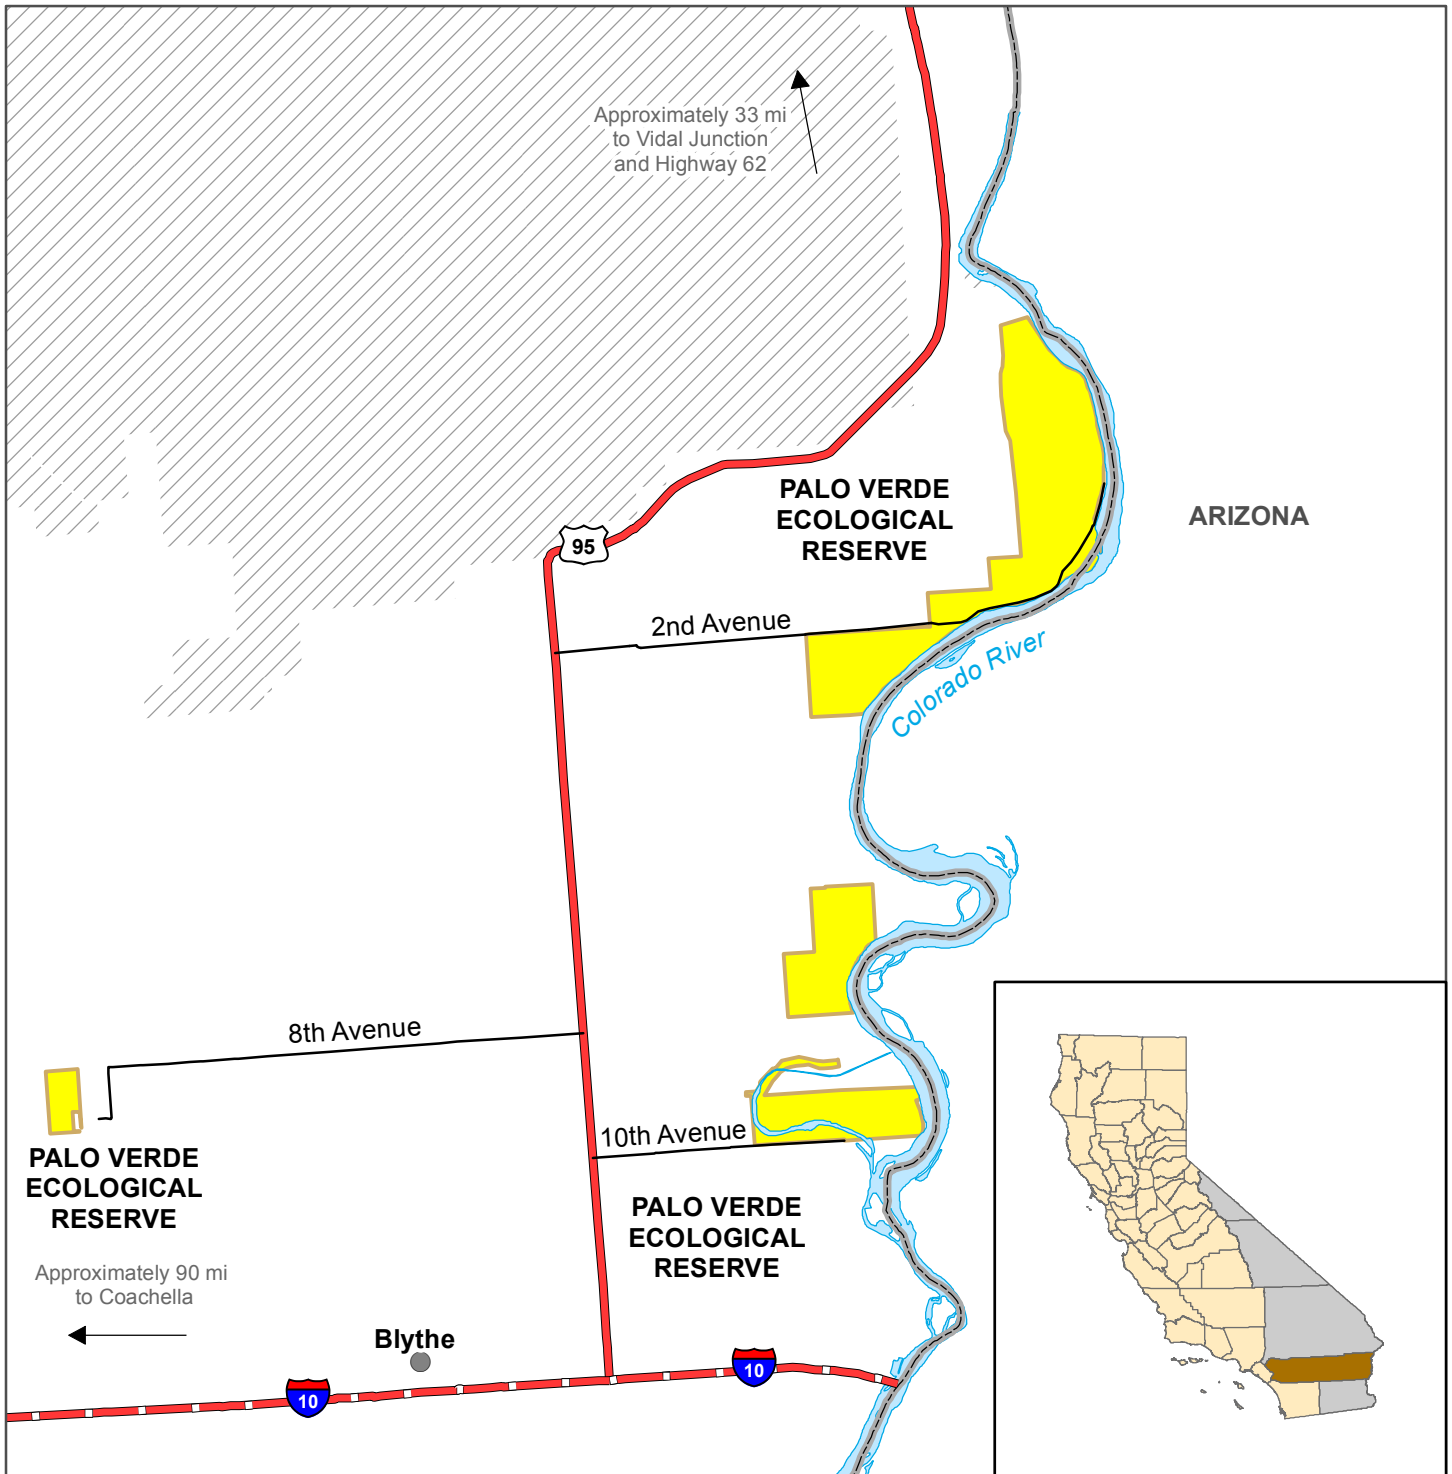

California Department of Fish and Wildlife
 Inland Deserts Region
PALO VERDE ECOLOGICAL RESERVE
 Riverside County

 Ecological Reserve	 Interstate Highway
 Bureau of Land Management	 U.S. Highway
	 Local Road

Disclaimer: Boundaries are approximate.
 Maps are intended for general purposes only.

June 2019 - WLB