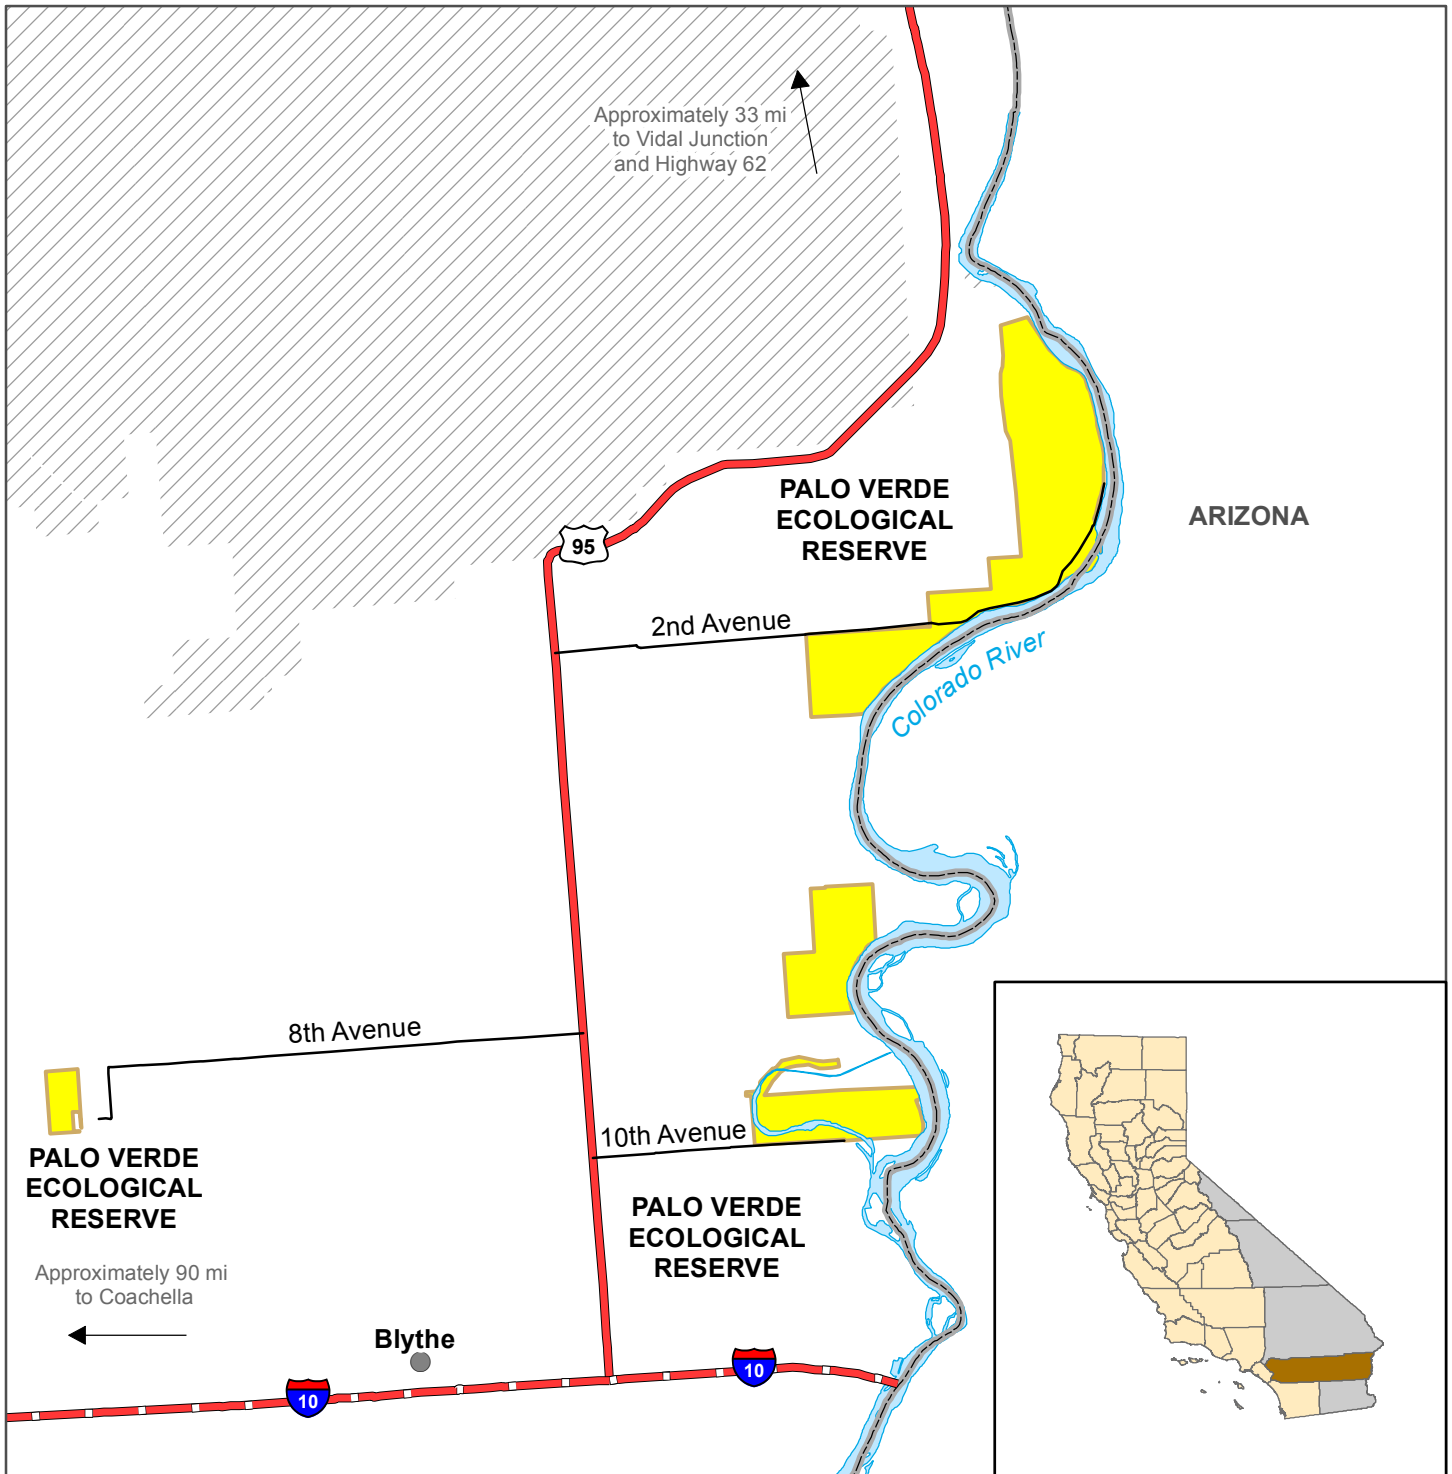

**California Department of Fish and Wildlife  
Inland Deserts Region  
PALO VERDE ECOLOGICAL RESERVE  
Riverside County**

 Ecological Reserve	 Interstate Highway	 
 Bureau of Land Management	 U.S. Highway	
	 Local Road	

Disclaimer: Boundaries are approximate.  
Maps are intended for general purposes only.