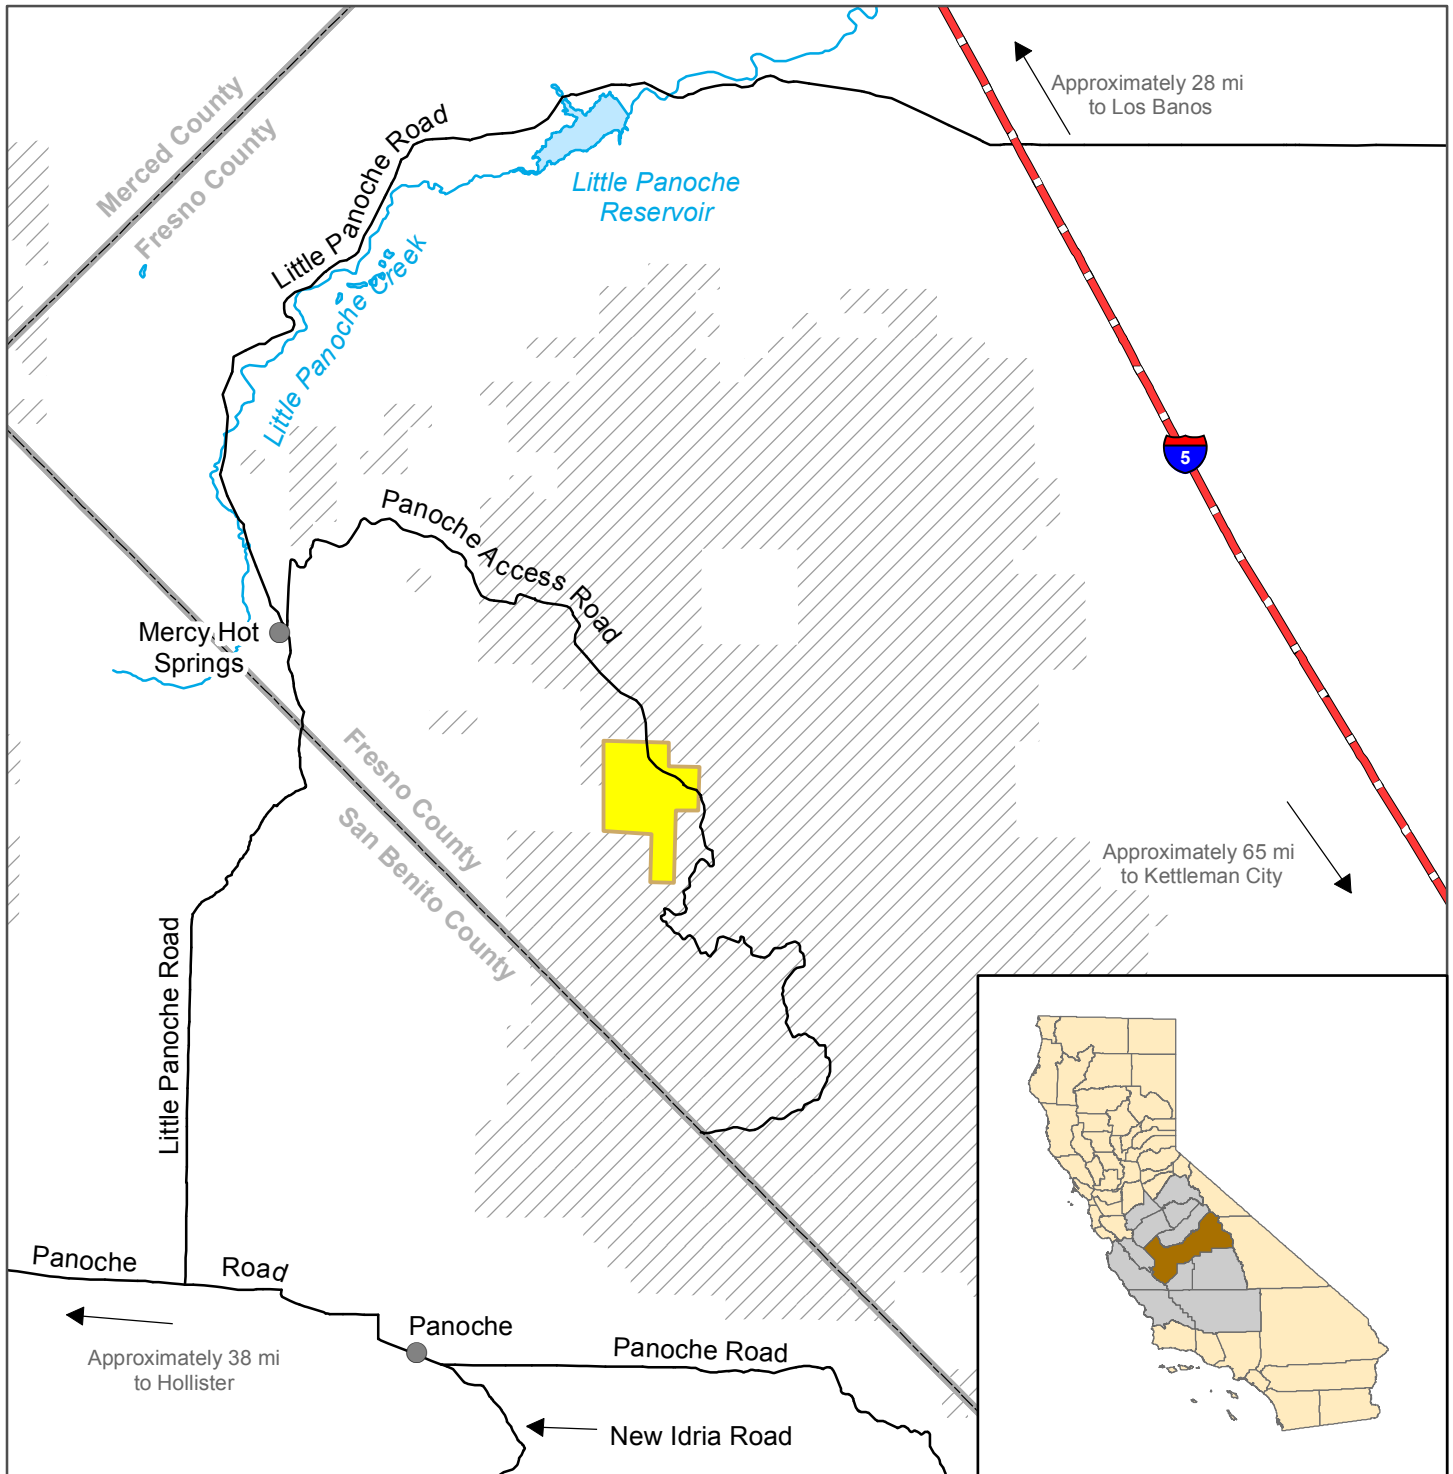

California Department of Fish and Wildlife Central Region PANOCHÉ HILLS ECOLOGICAL RESERVE Fresno County

	Ecological Reserve		Interstate Highway		
	Bureau of Land Management		Local Road		

Disclaimer: Boundaries are approximate.
Maps are intended for general purposes only.