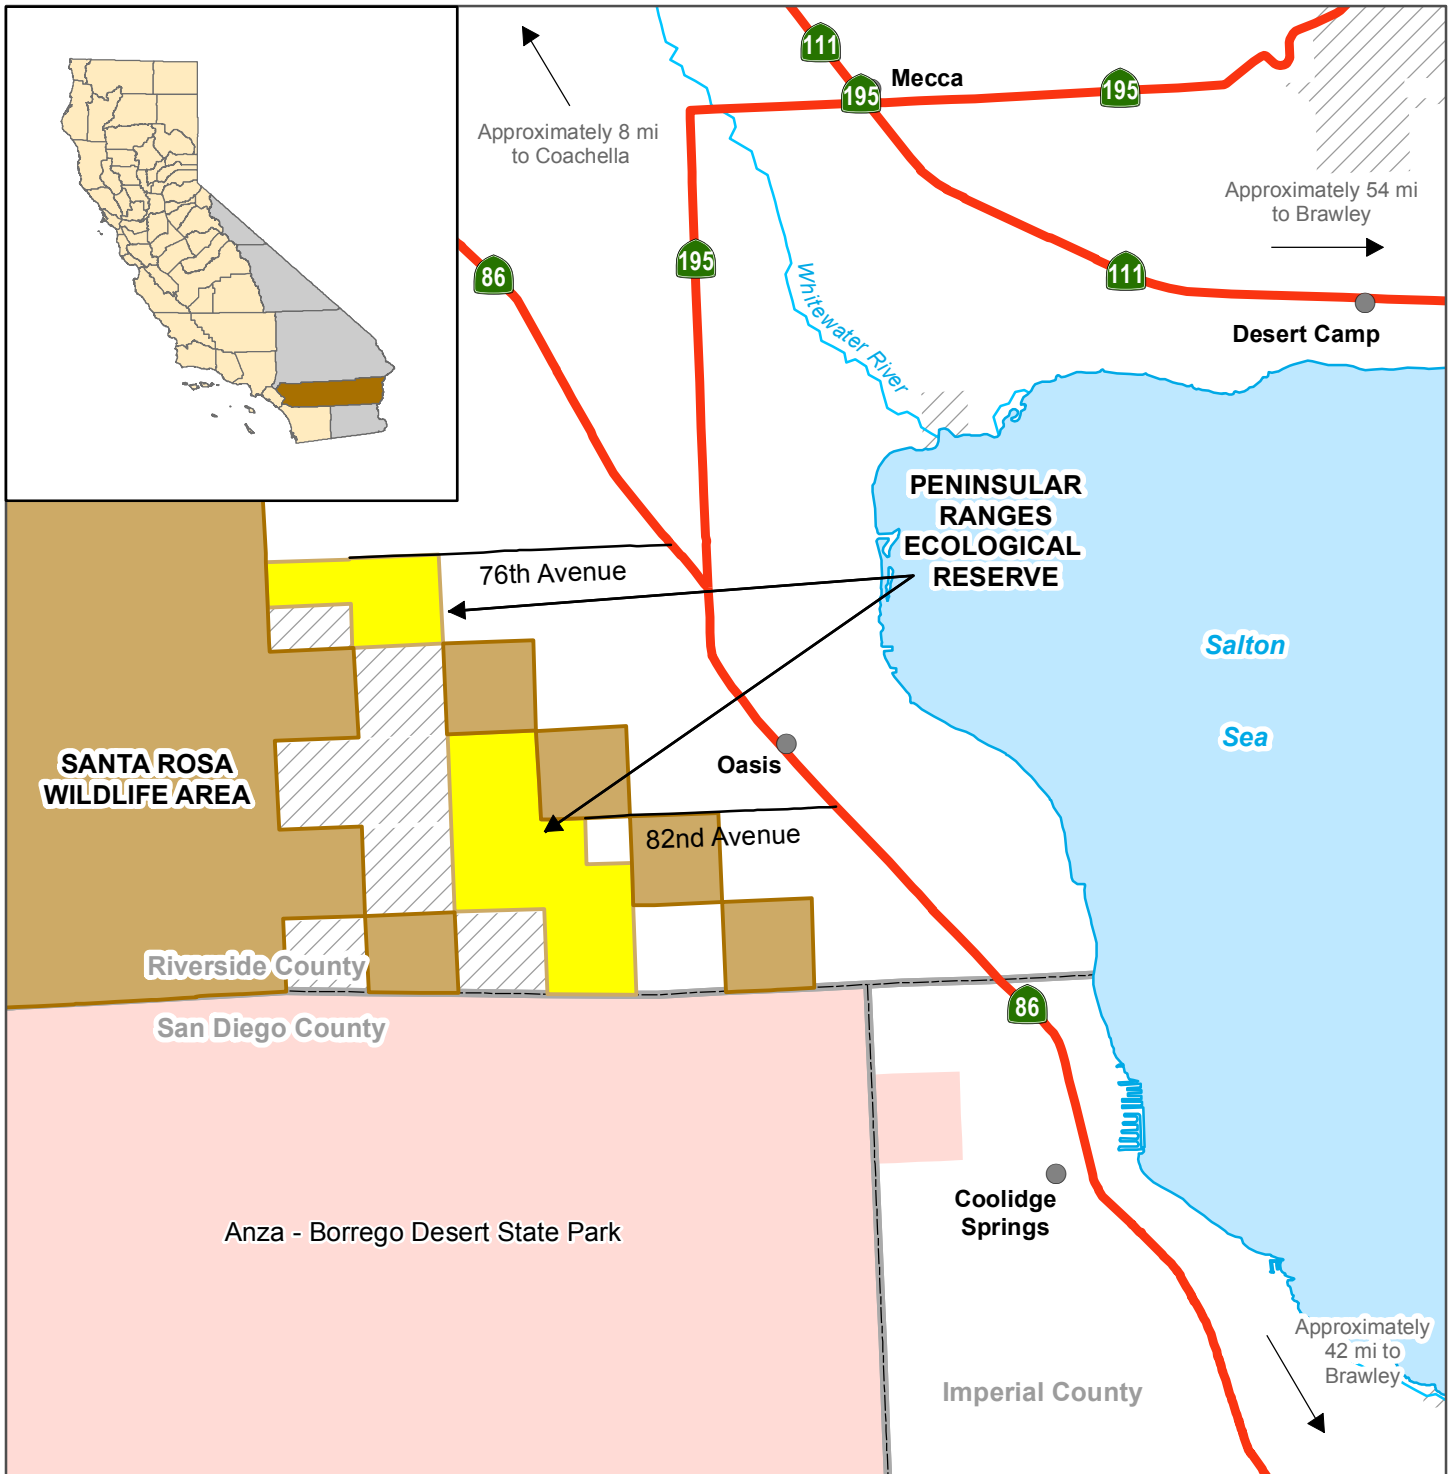

California Department of Fish and Wildlife Inland Deserts Region PENINSULAR RANGES ECOLOGICAL RESERVE Riverside County

Ecological Reserve	Bureau of Land Management
Wildlife Area	State Highway
State Park	Local Road

Disclaimer: Boundaries are approximate.
Maps are intended for general purposes only.

March 2013 - Lisa Ohara, WLB