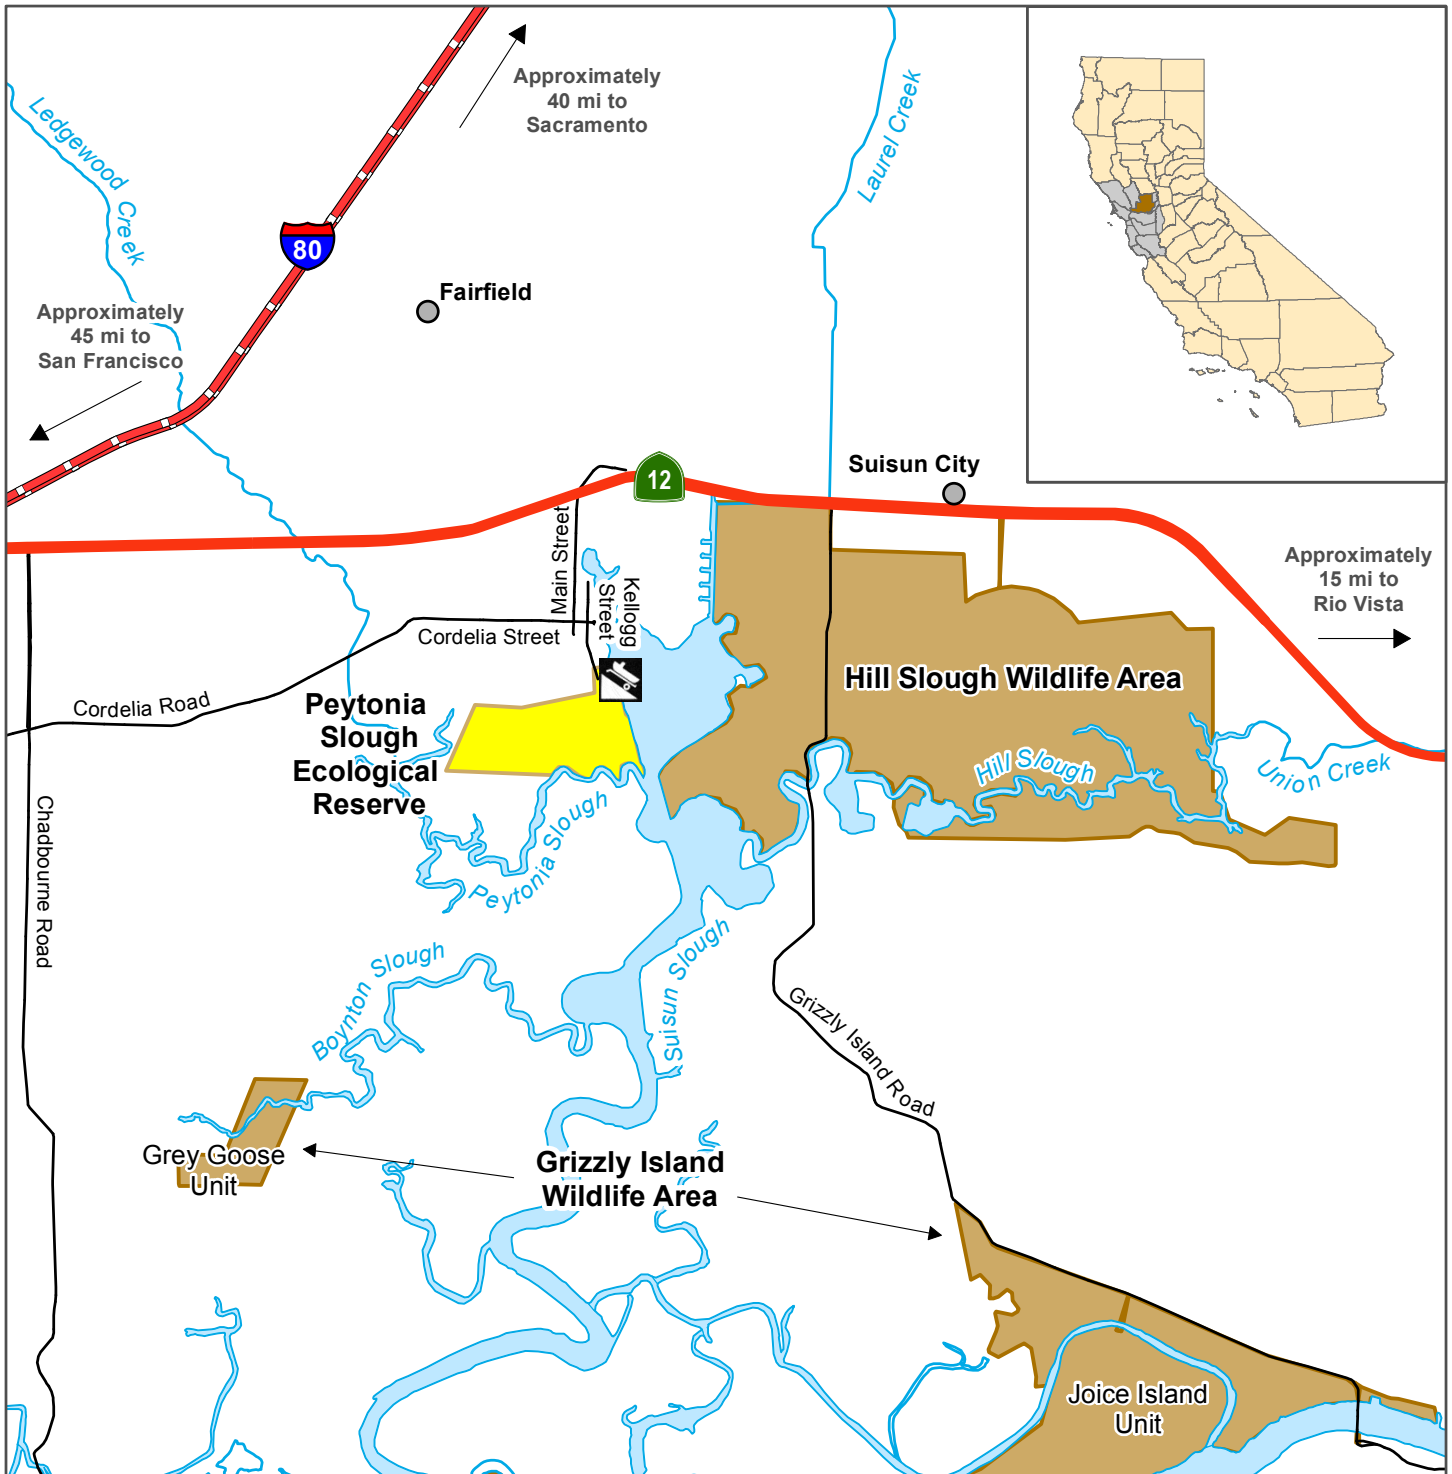

California Department of Fish and Wildlife Bay Delta Region PEYTONIA SLOUGH ECOLOGICAL RESERVE Solano County

Wildlife Area	Interstate Highway
Ecological Reserve	State Highway
Boat Ramp At Suisun City Boat Launch	Local Road

N
 0 1 Miles

Disclaimer: Boundaries are approximate.
Maps are intended for general purposes only.