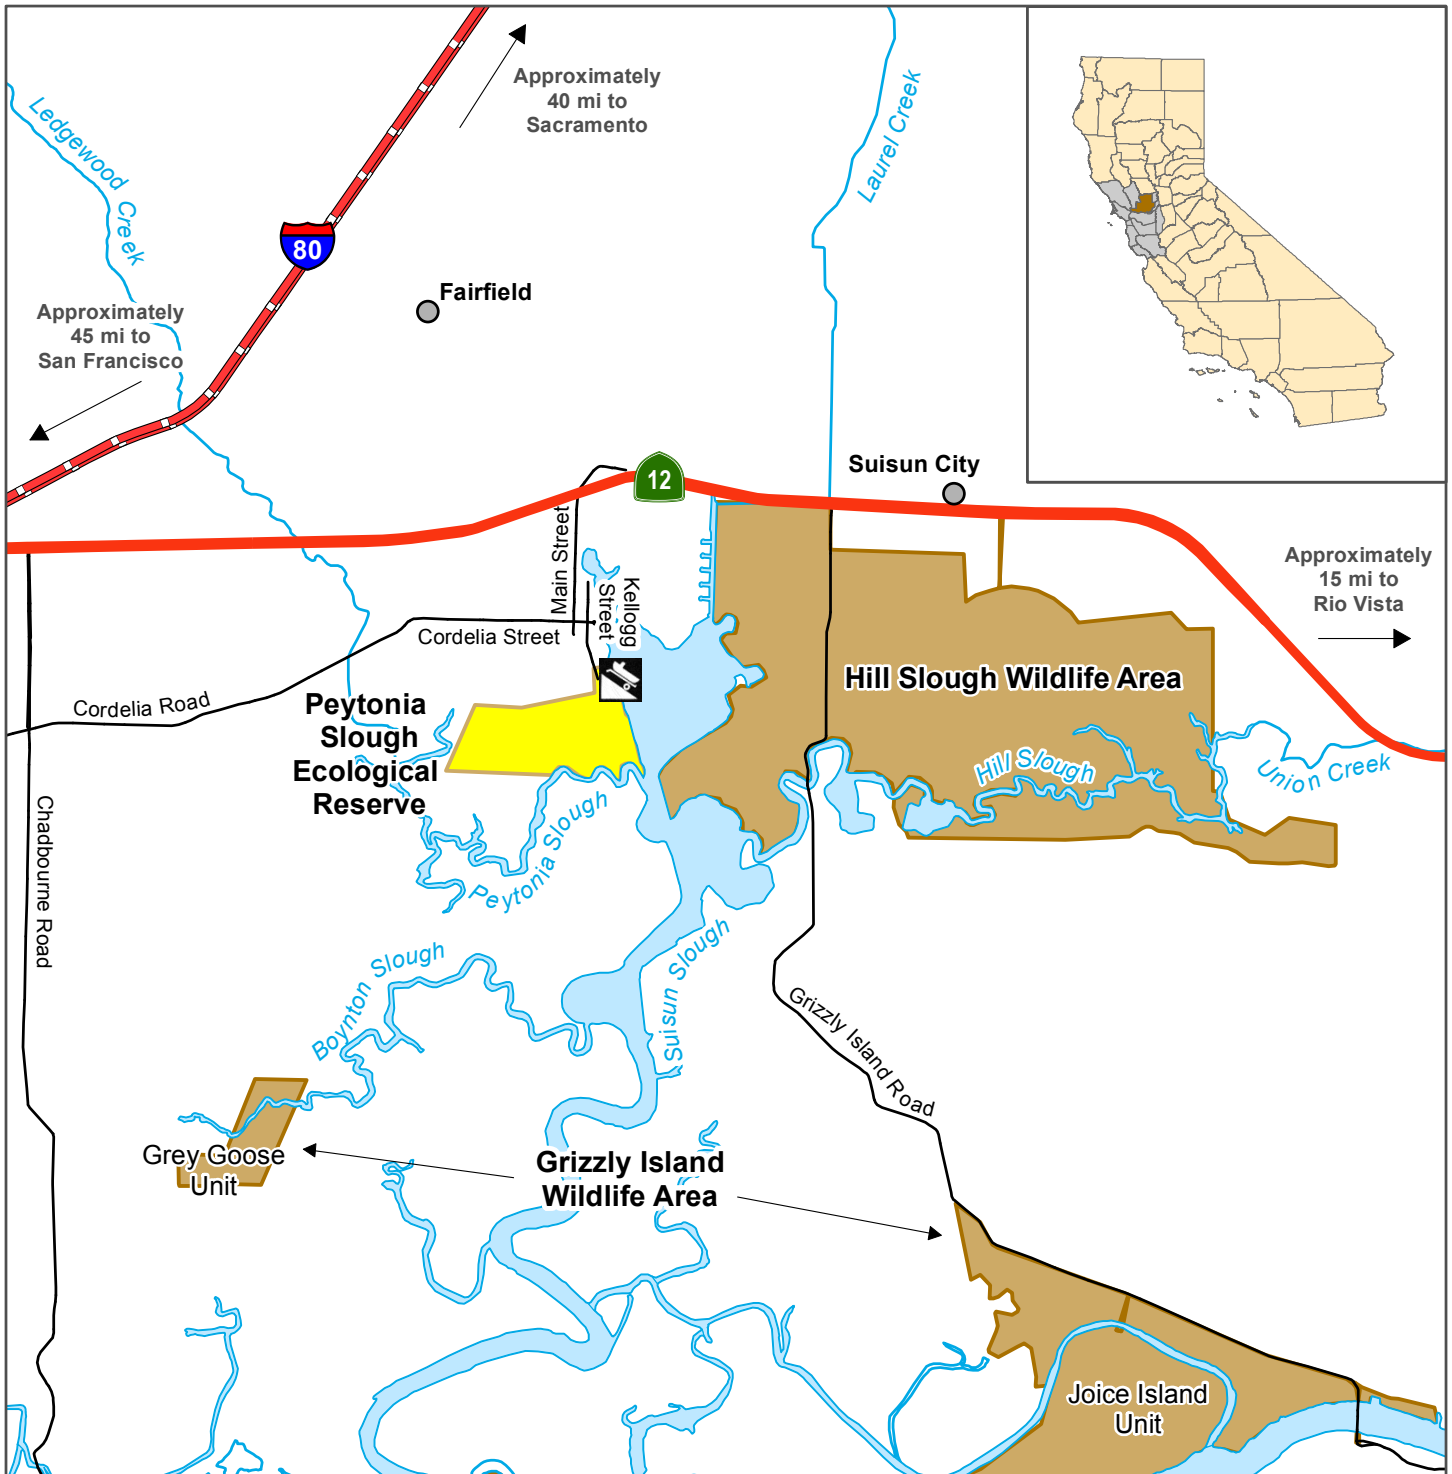

California Department of Fish and Wildlife Bay Delta Region PEYTONIA SLOUGH ECOLOGICAL RESERVE Solano County

	Wildlife Area		Interstate Highway
	Ecological Reserve		State Highway
	Boat Ramp At Suisun City Boat Launch		Local Road

Disclaimer: Boundaries are approximate.
Maps are intended for general purposes only.