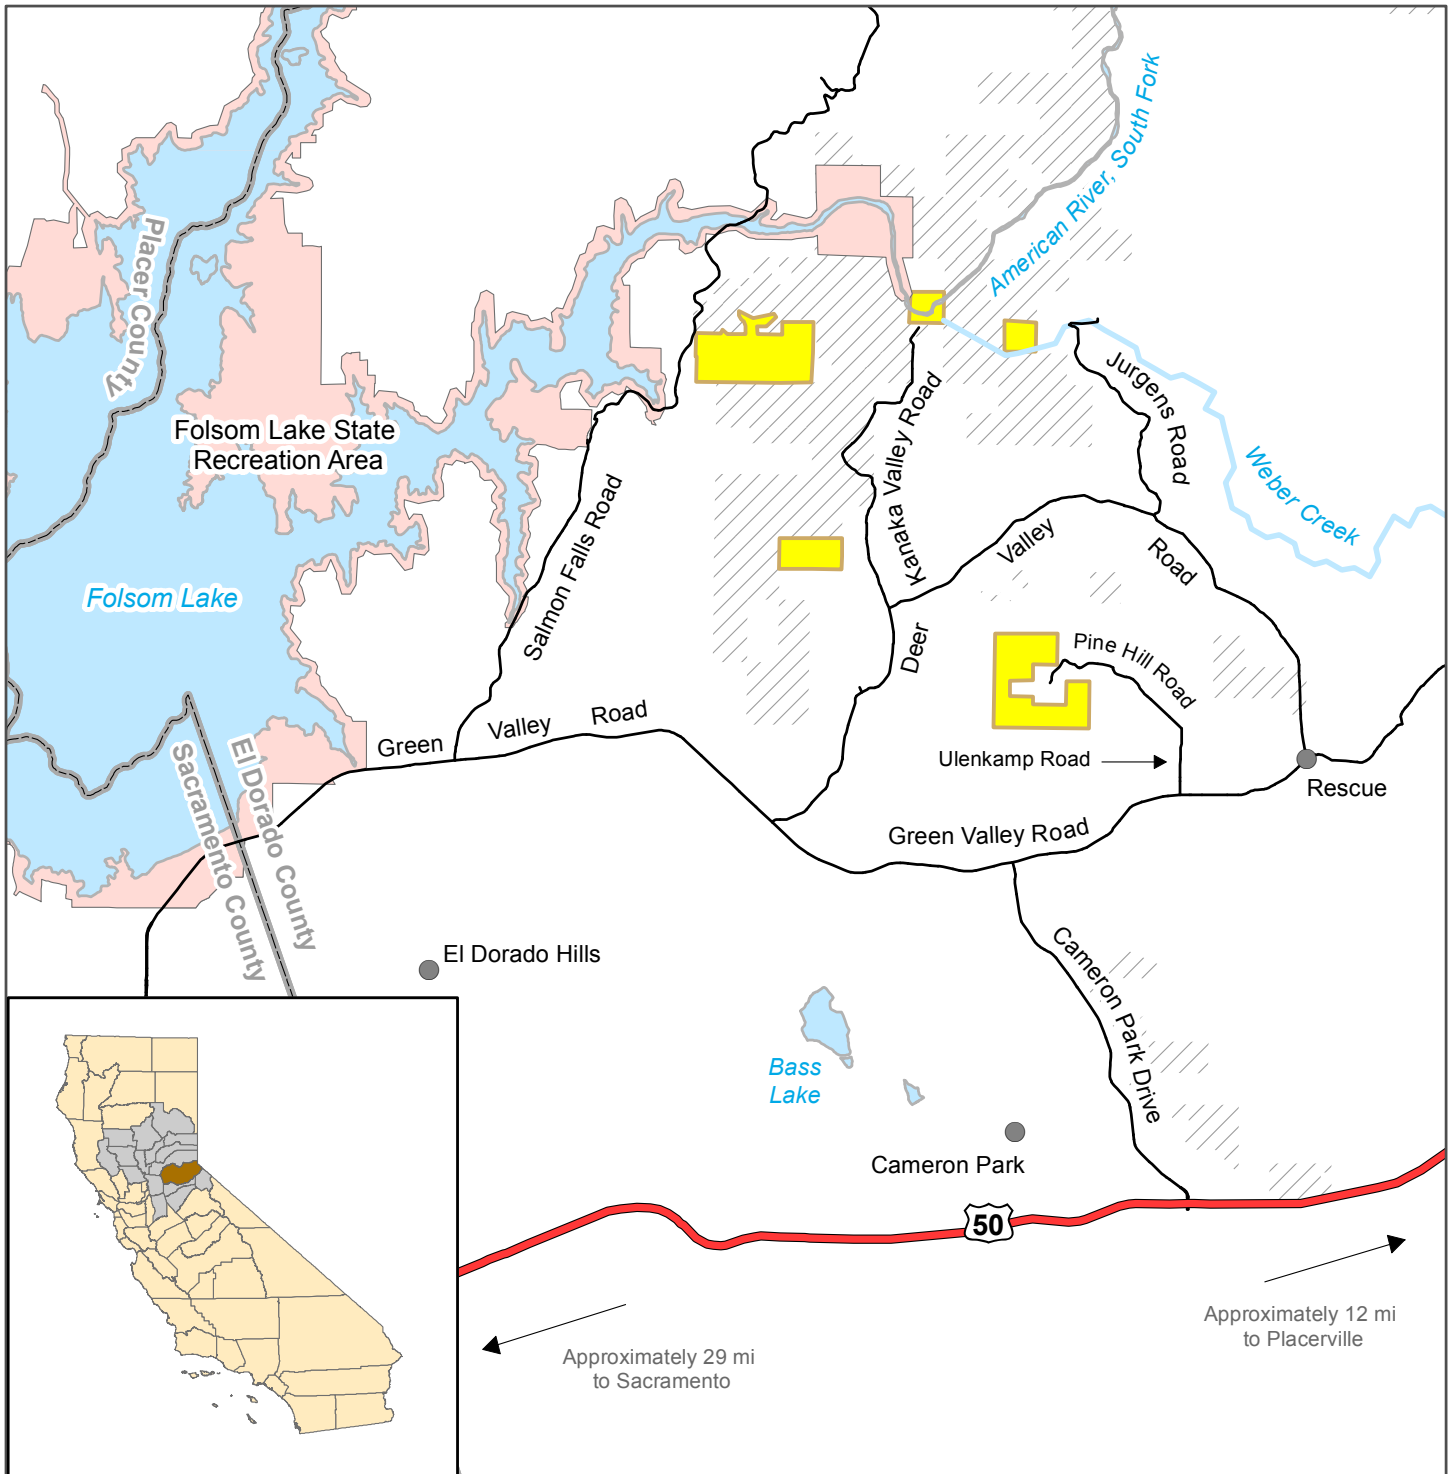

California Department of Fish and Wildlife North Central Region PINE HILL ECOLOGICAL RESERVE El Dorado County

	Ecological Reserve		US Highway
	State Recreation Area		Local Road
	Bureau of Land Management		Lake / River

Disclaimer: Boundaries are approximate.
Maps are intended for general purposes only.

November 2014 - WLB