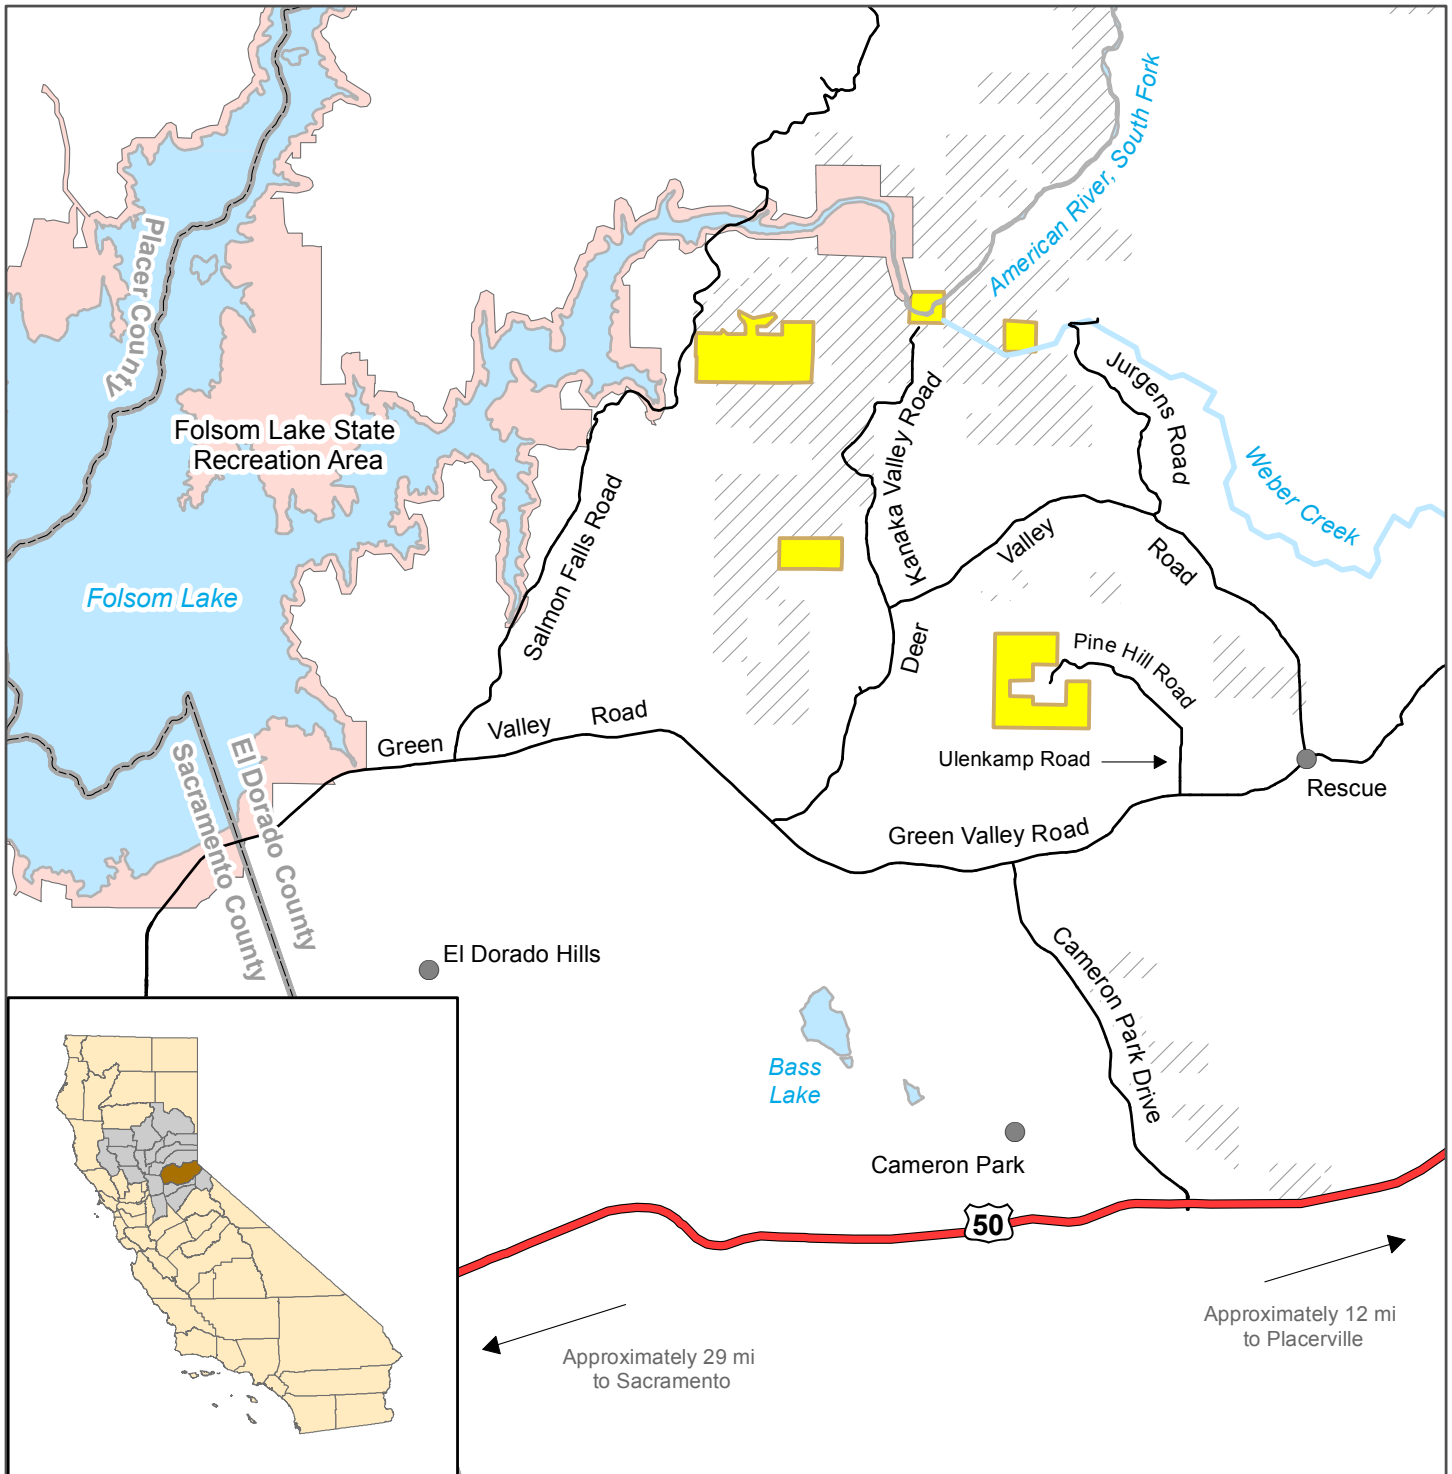

California Department of Fish and Wildlife North Central Region PINE HILL ECOLOGICAL RESERVE El Dorado County

 Ecological Reserve	 US Highway	 
 State Recreation Area	 Local Road	
 Bureau of Land Management	 Lake / River	

Disclaimer: Boundaries are approximate.
Maps are intended for general purposes only.

November 2014 - WLB