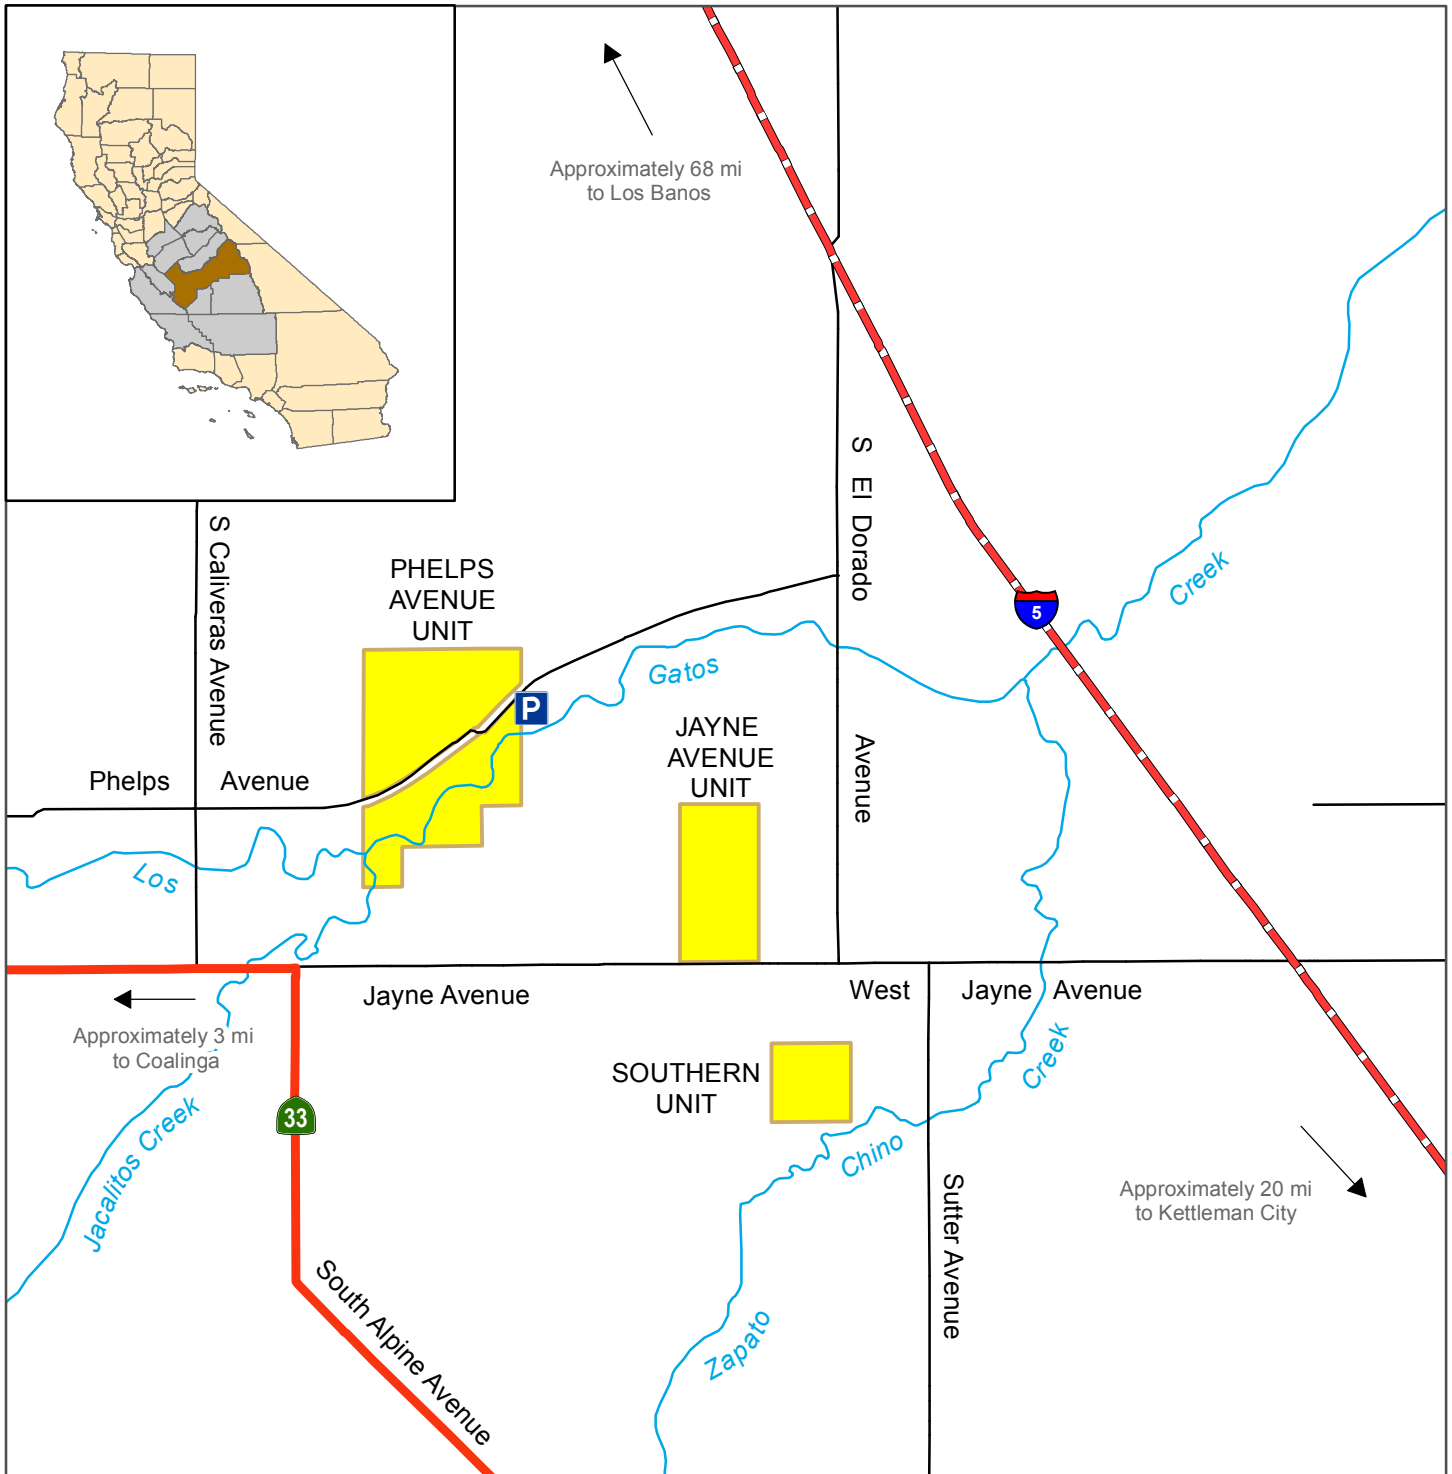

California Department of Fish and Wildlife Central Region PLEASANT VALLEY ECOLOGICAL RESERVE Fresno County

Disclaimer: Boundaries are approximate.
Maps are intended for general purposes only.

January 2015 - WLB