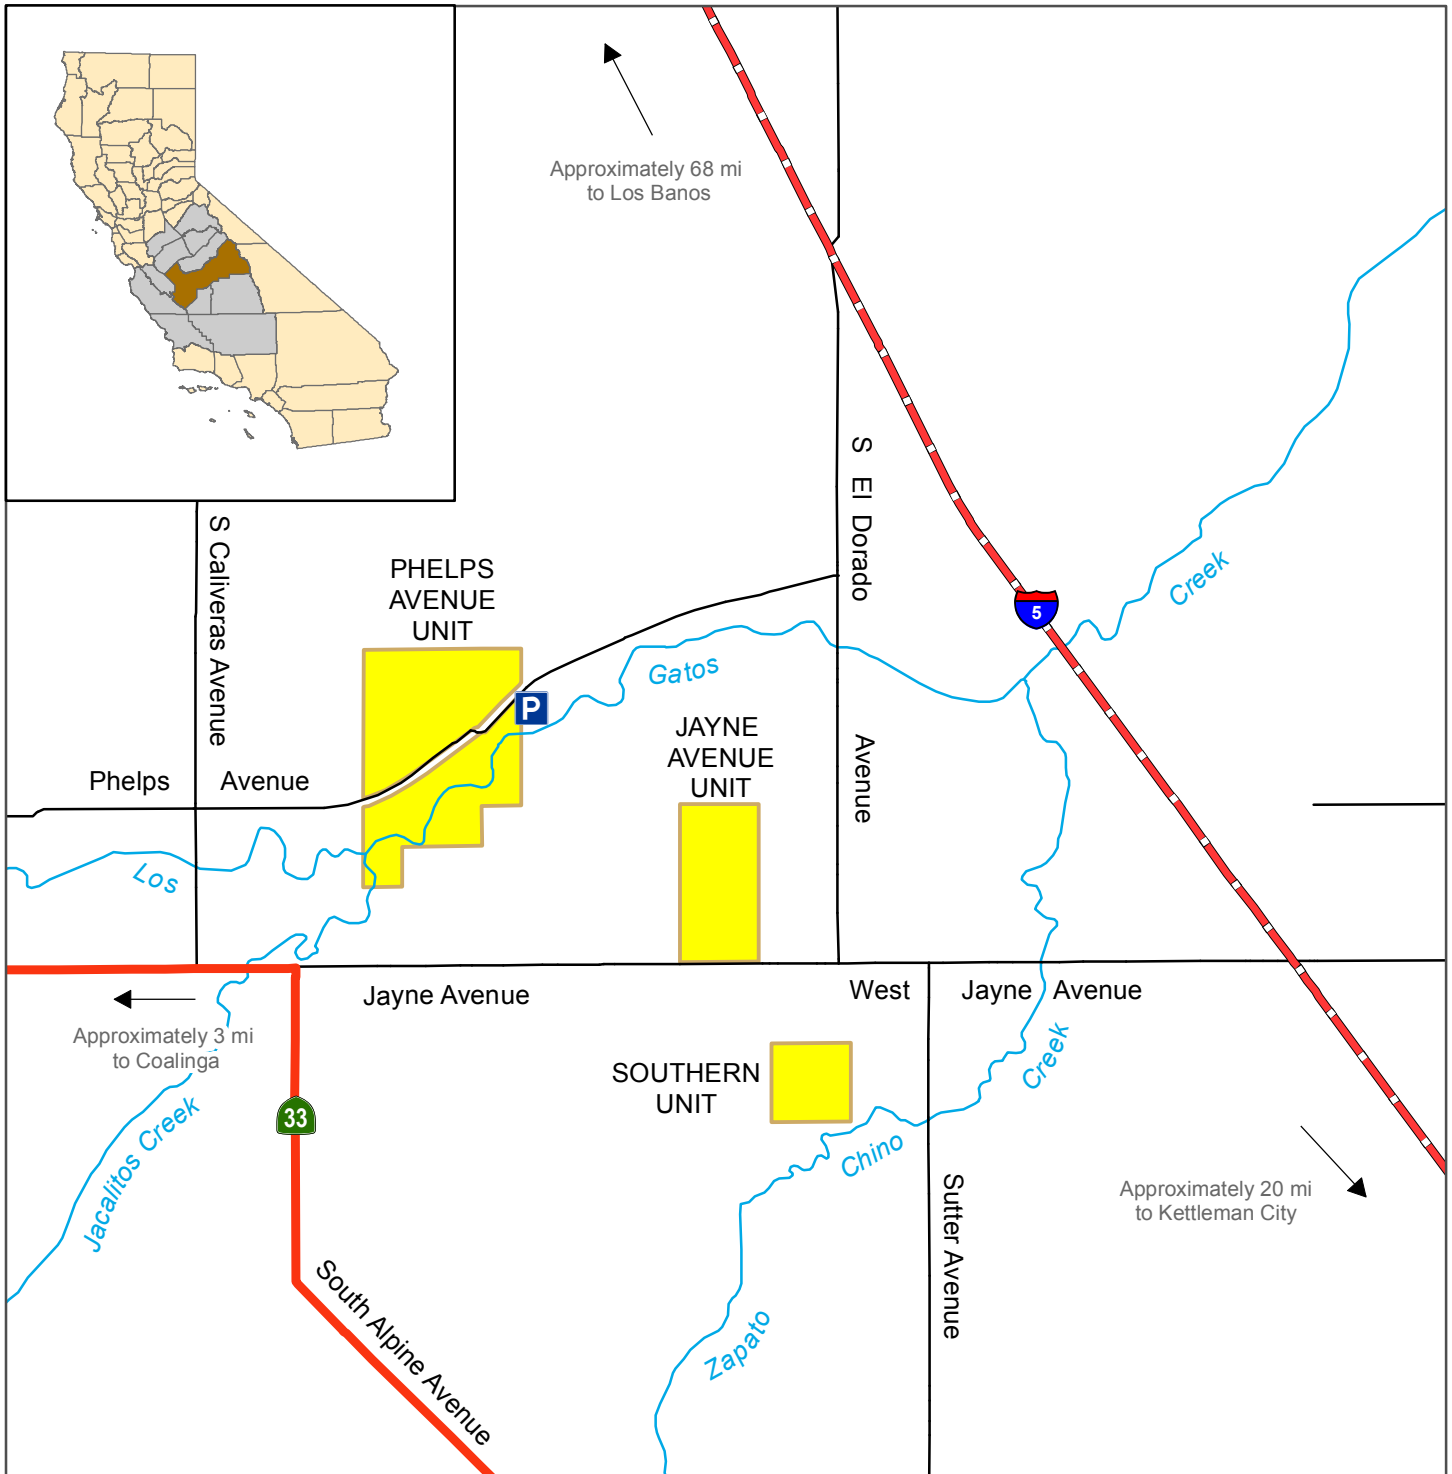

# California Department of Fish and Wildlife Central Region PLEASANT VALLEY ECOLOGICAL RESERVE Fresno County

Disclaimer: Boundaries are approximate.  
Maps are intended for general purposes only.

January 2015 - WLB