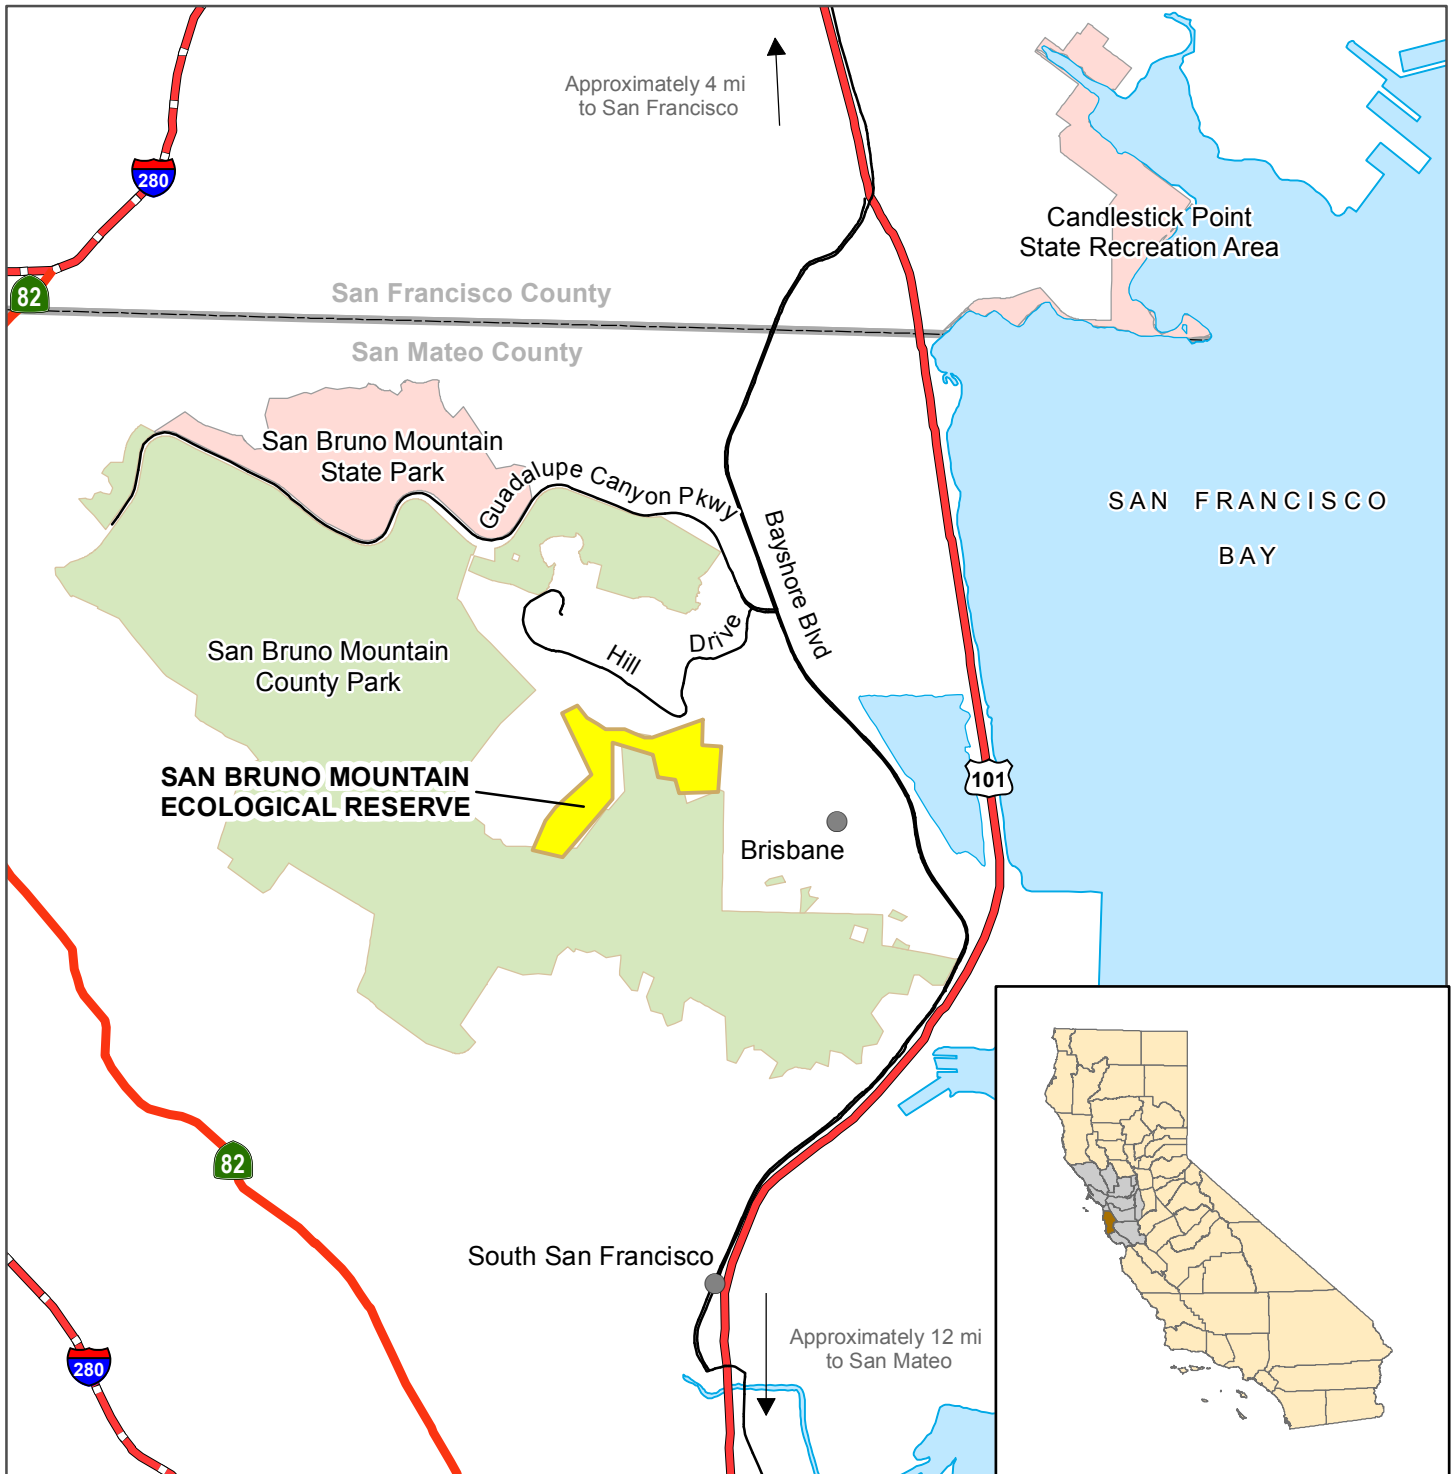

California Department of Fish and Wildlife

Bay Delta Region

SAN BRUNO MOUNTAIN ECOLOGICAL RESERVE

San Mateo County

Ecological Reserve	Interstate Highway
State Park / Recreation Area	State Highway
County Park	U.S. Highway
	Local Road

Disclaimer: Boundaries are approximate.
 Maps are intended for general purposes only.

November 2014 - WLB