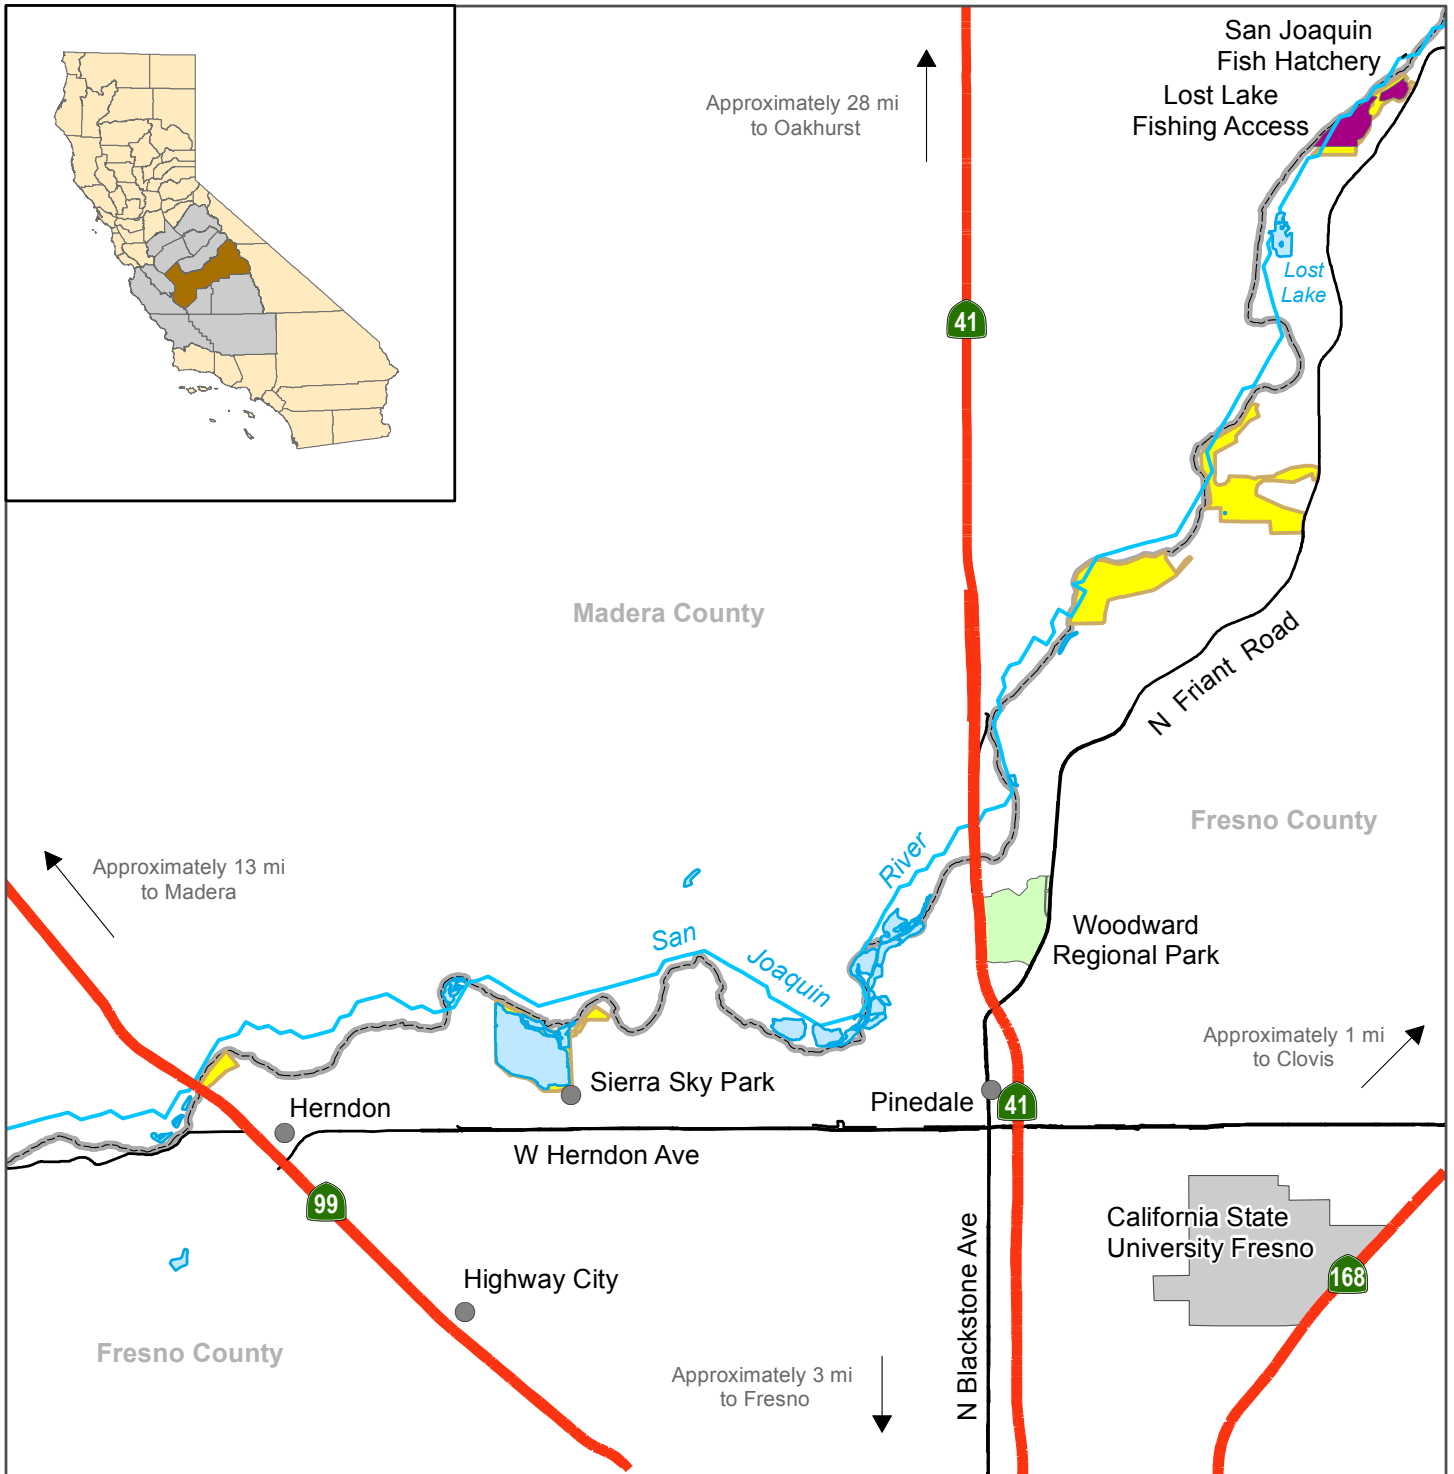

# California Department of Fish and Wildlife Central Region SAN JOAQUIN RIVER ECOLOGICAL RESERVE Fresno County

Disclaimer: Boundaries are approximate.  
Maps are intended for general purposes only.

April 2015 - WLB