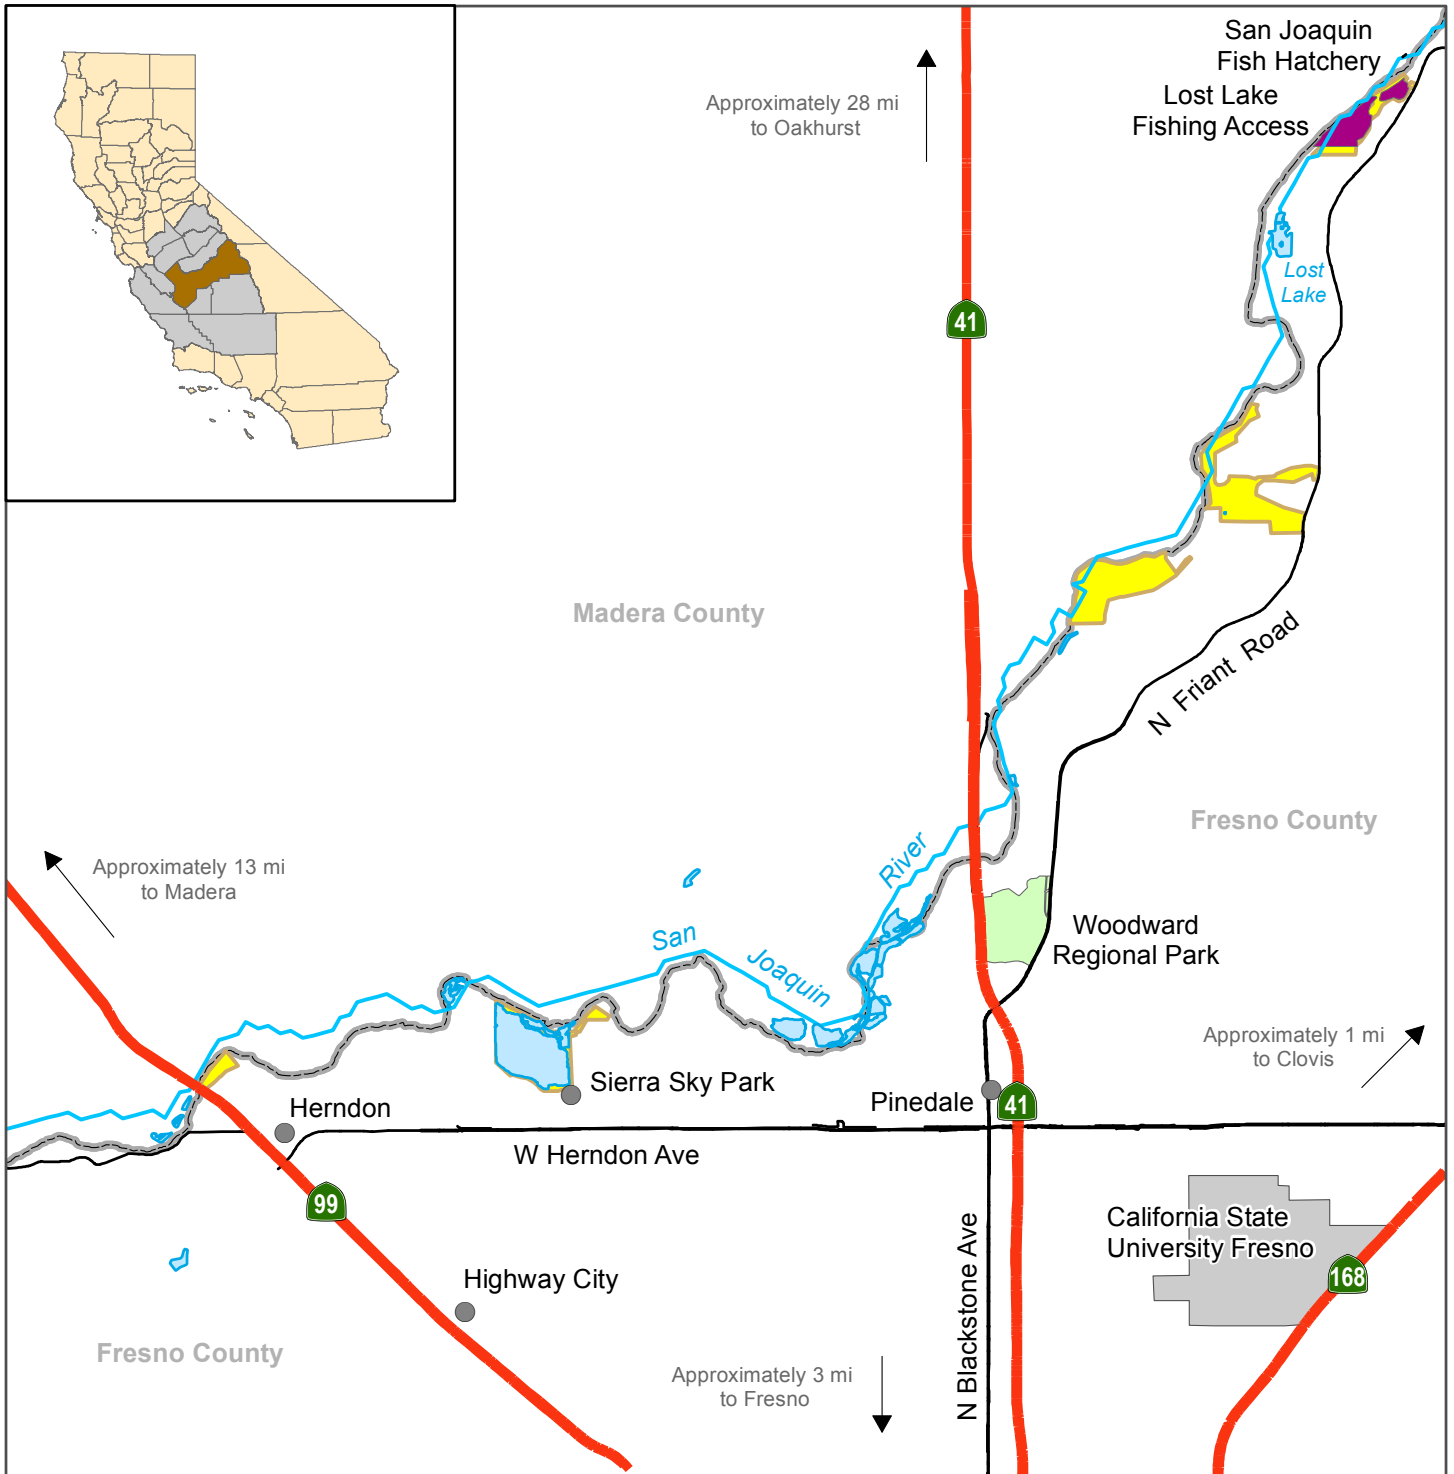

California Department of Fish and Wildlife Central Region SAN JOAQUIN RIVER ECOLOGICAL RESERVE Fresno County

State Highway	California State University
Local Road	Fishing Access / Fish Hatchery
Park / Recreation Area	Ecological Reserve

Disclaimer: Boundaries are approximate.
Maps are intended for general purposes only.

April 2015 - WLB