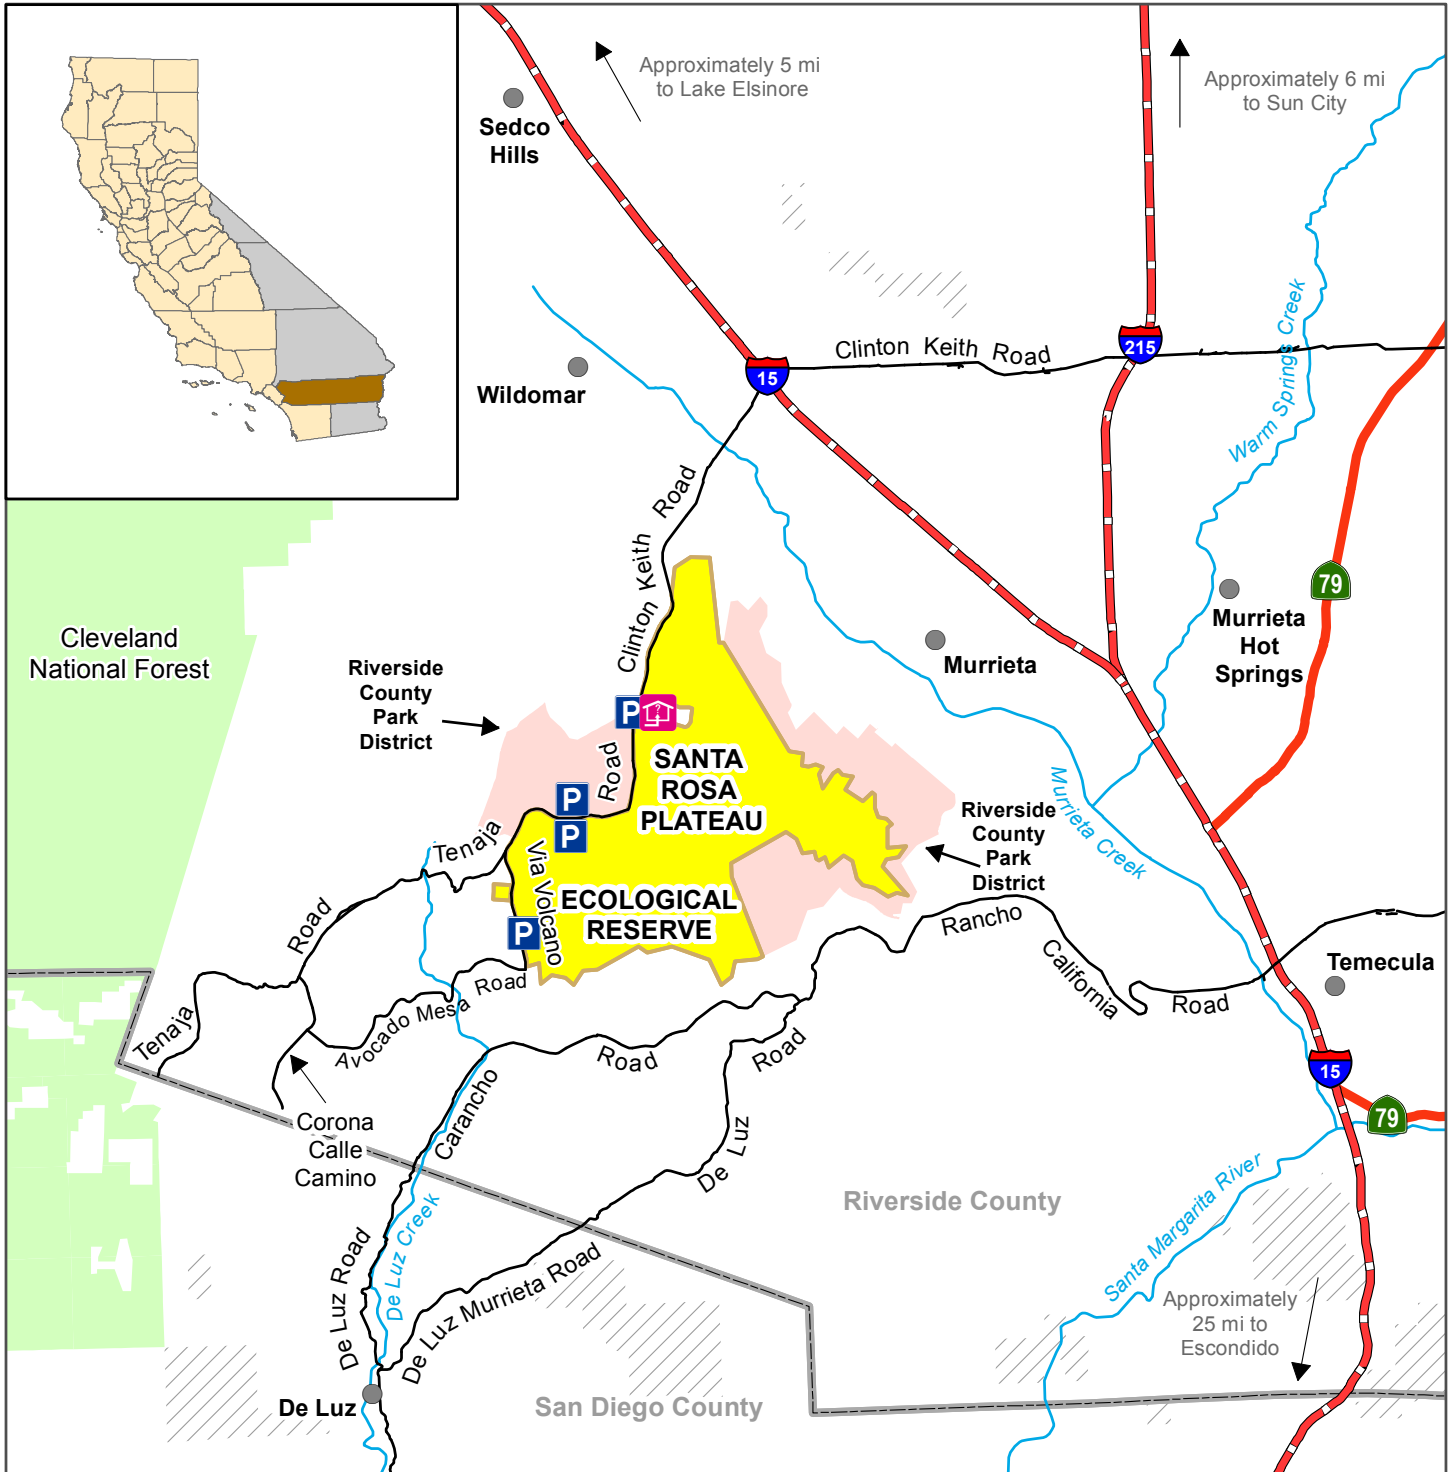

California Department of Fish and Wildlife Inland Deserts Region SANTA ROSA PLATEAU ECOLOGICAL RESERVE Riverside County

Disclaimer: Boundaries are approximate.
Maps are intended for general purposes only.