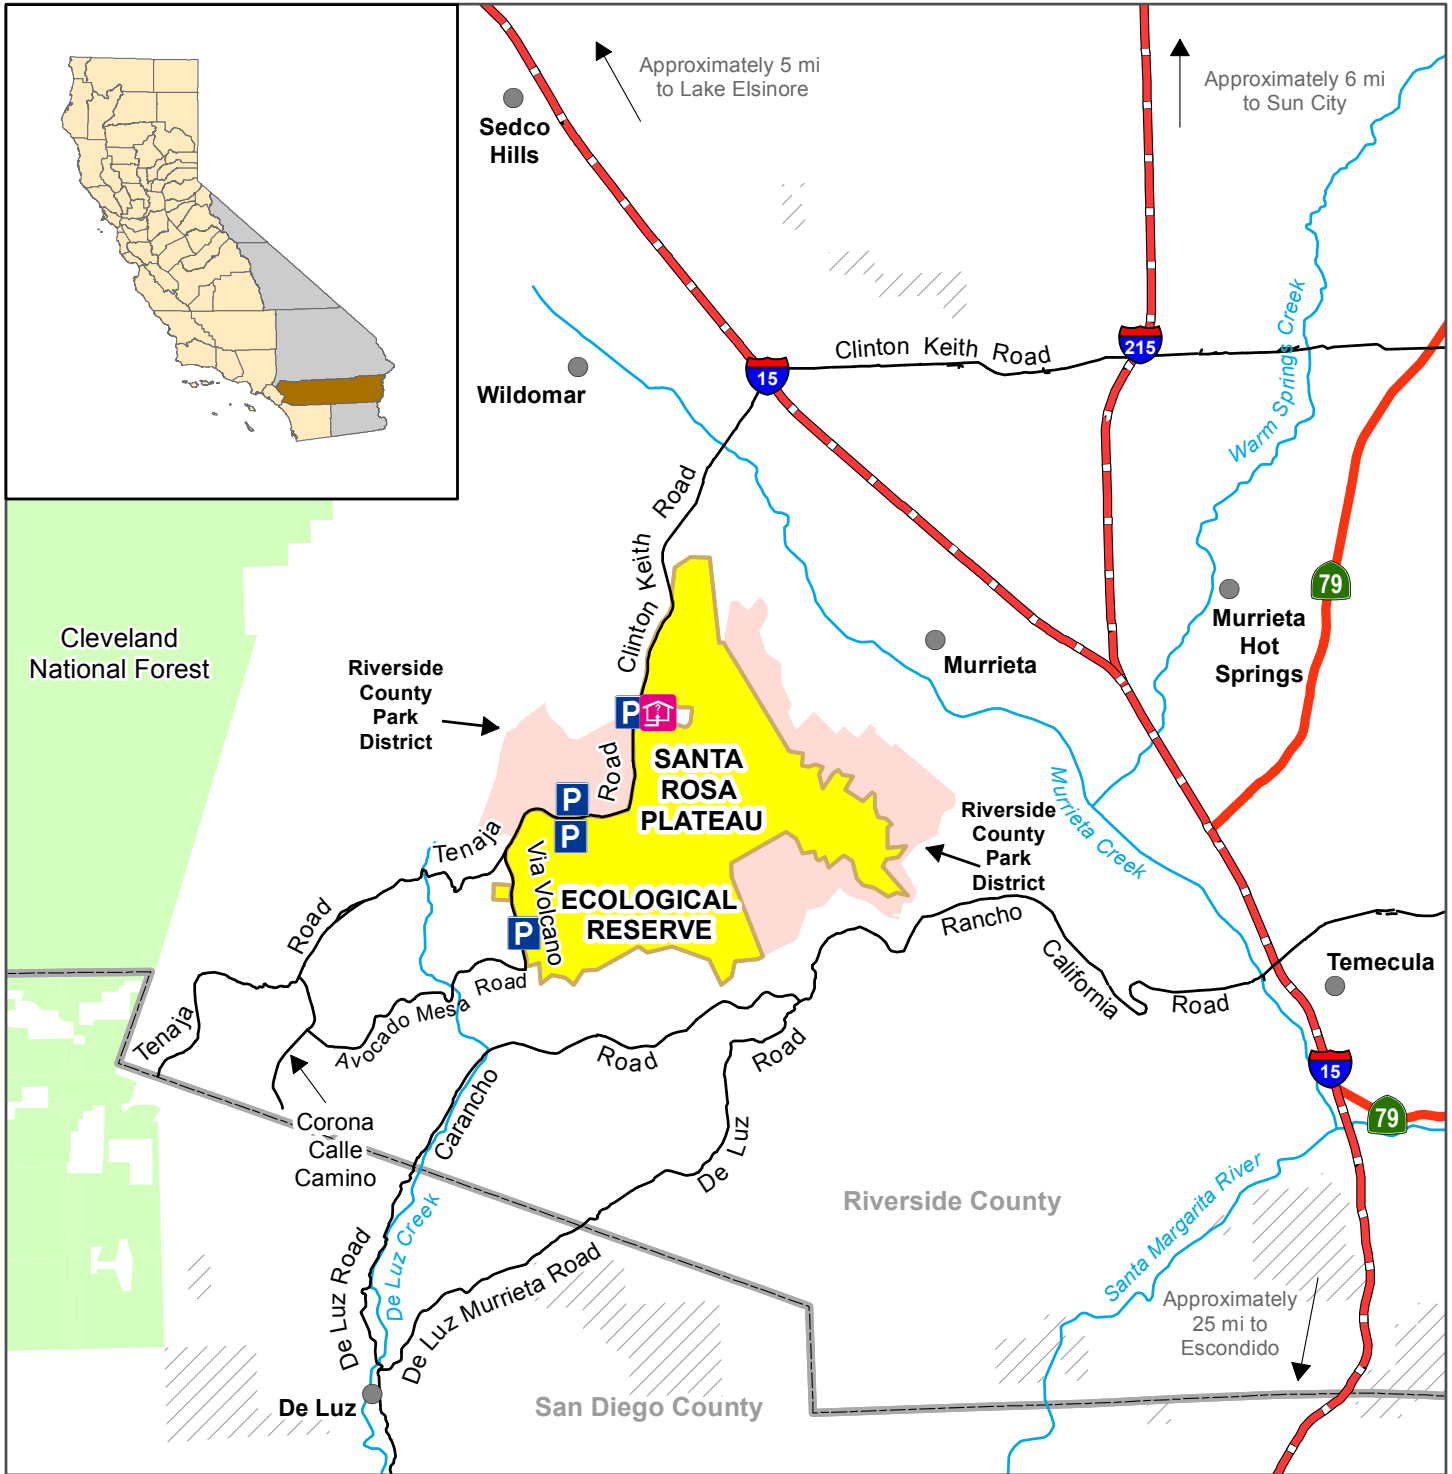

California Department of Fish and Wildlife Inland Deserts Region SANTA ROSA PLATEAU ECOLOGICAL RESERVE Riverside County

Ecological Reserve	Bureau of Land Management	Local Road
County Park	Parking	Interstate Highway
National Forest	Visitor Center	State Highway

Disclaimer: Boundaries are approximate.
Maps are intended for general purposes only.

February 2015 - WLB