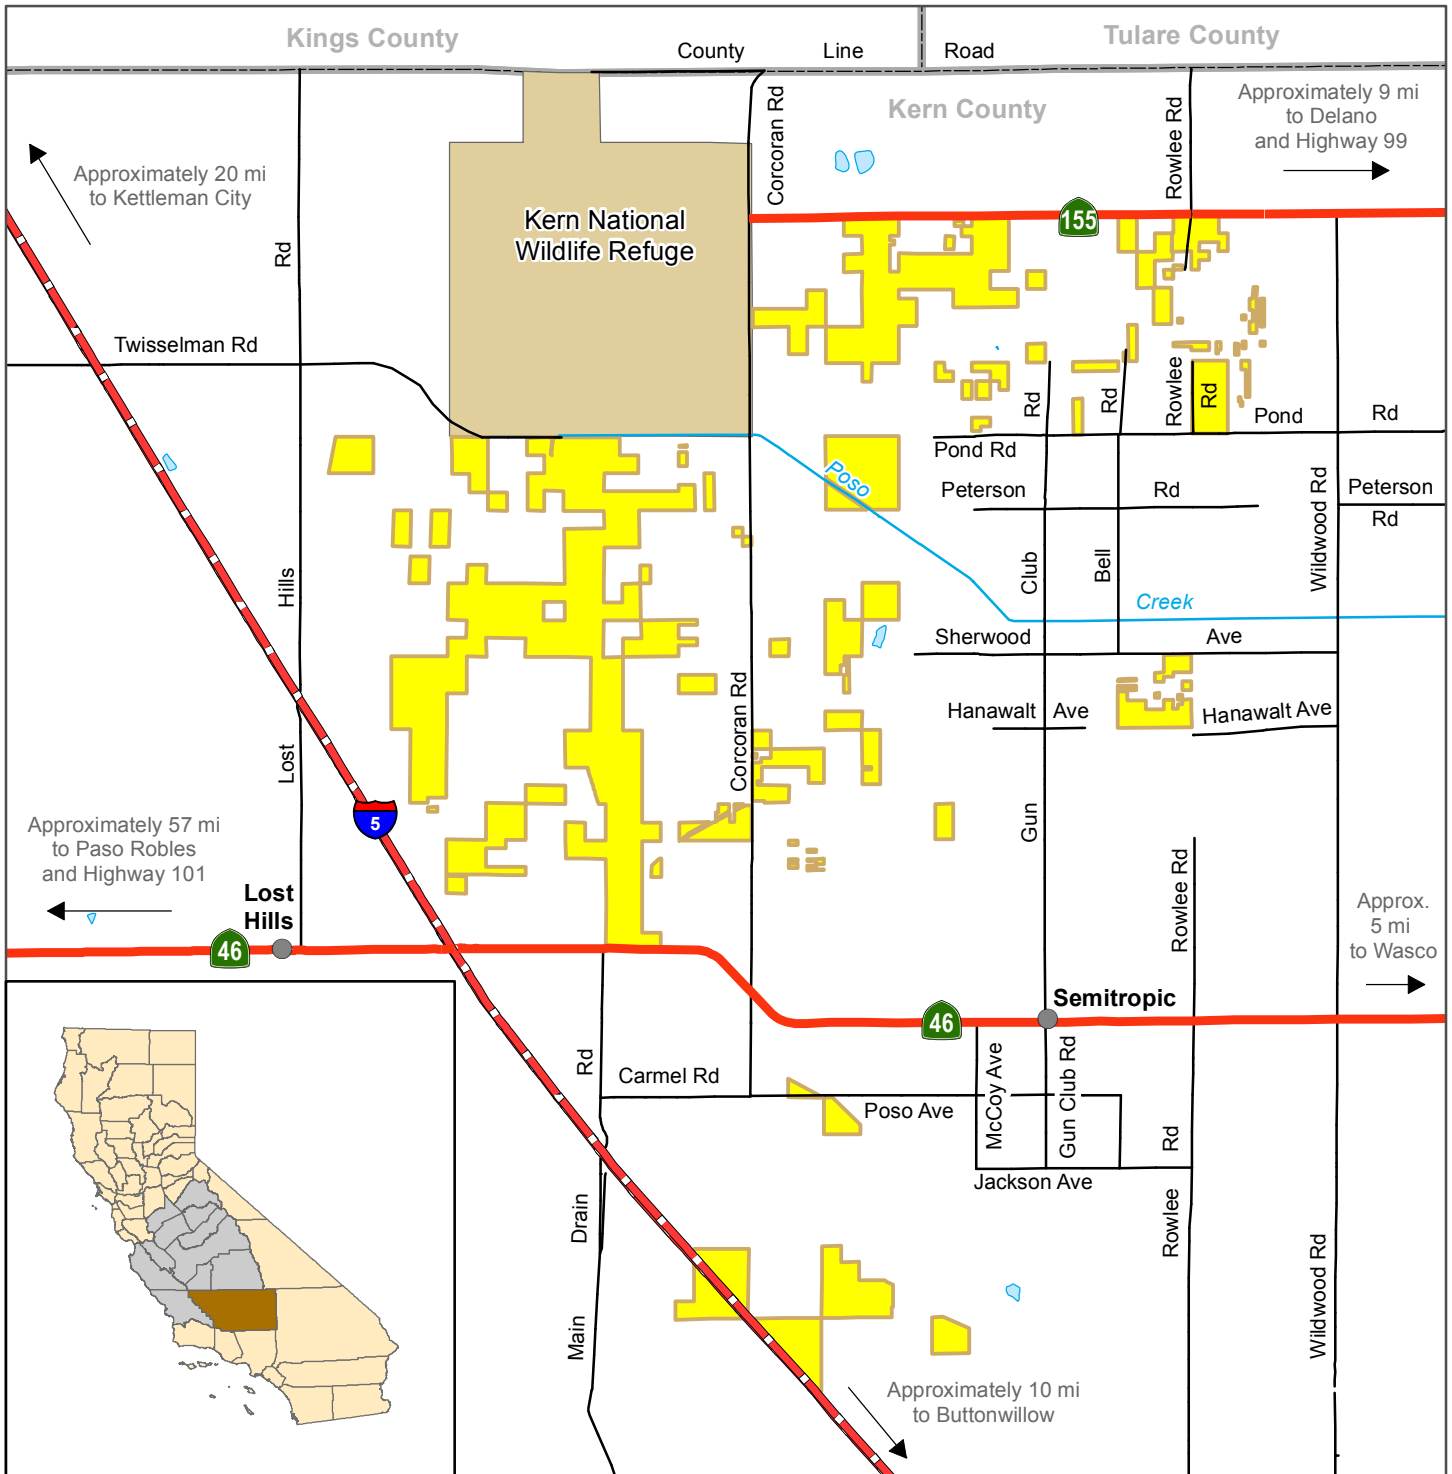

# California Department of Fish and Wildlife Central Region SEMITROPIC ECOLOGICAL RESERVE Kern County

	Ecological Reserve		Interstate Highway
	National Wildlife Refuge		State Highway
			Local Road