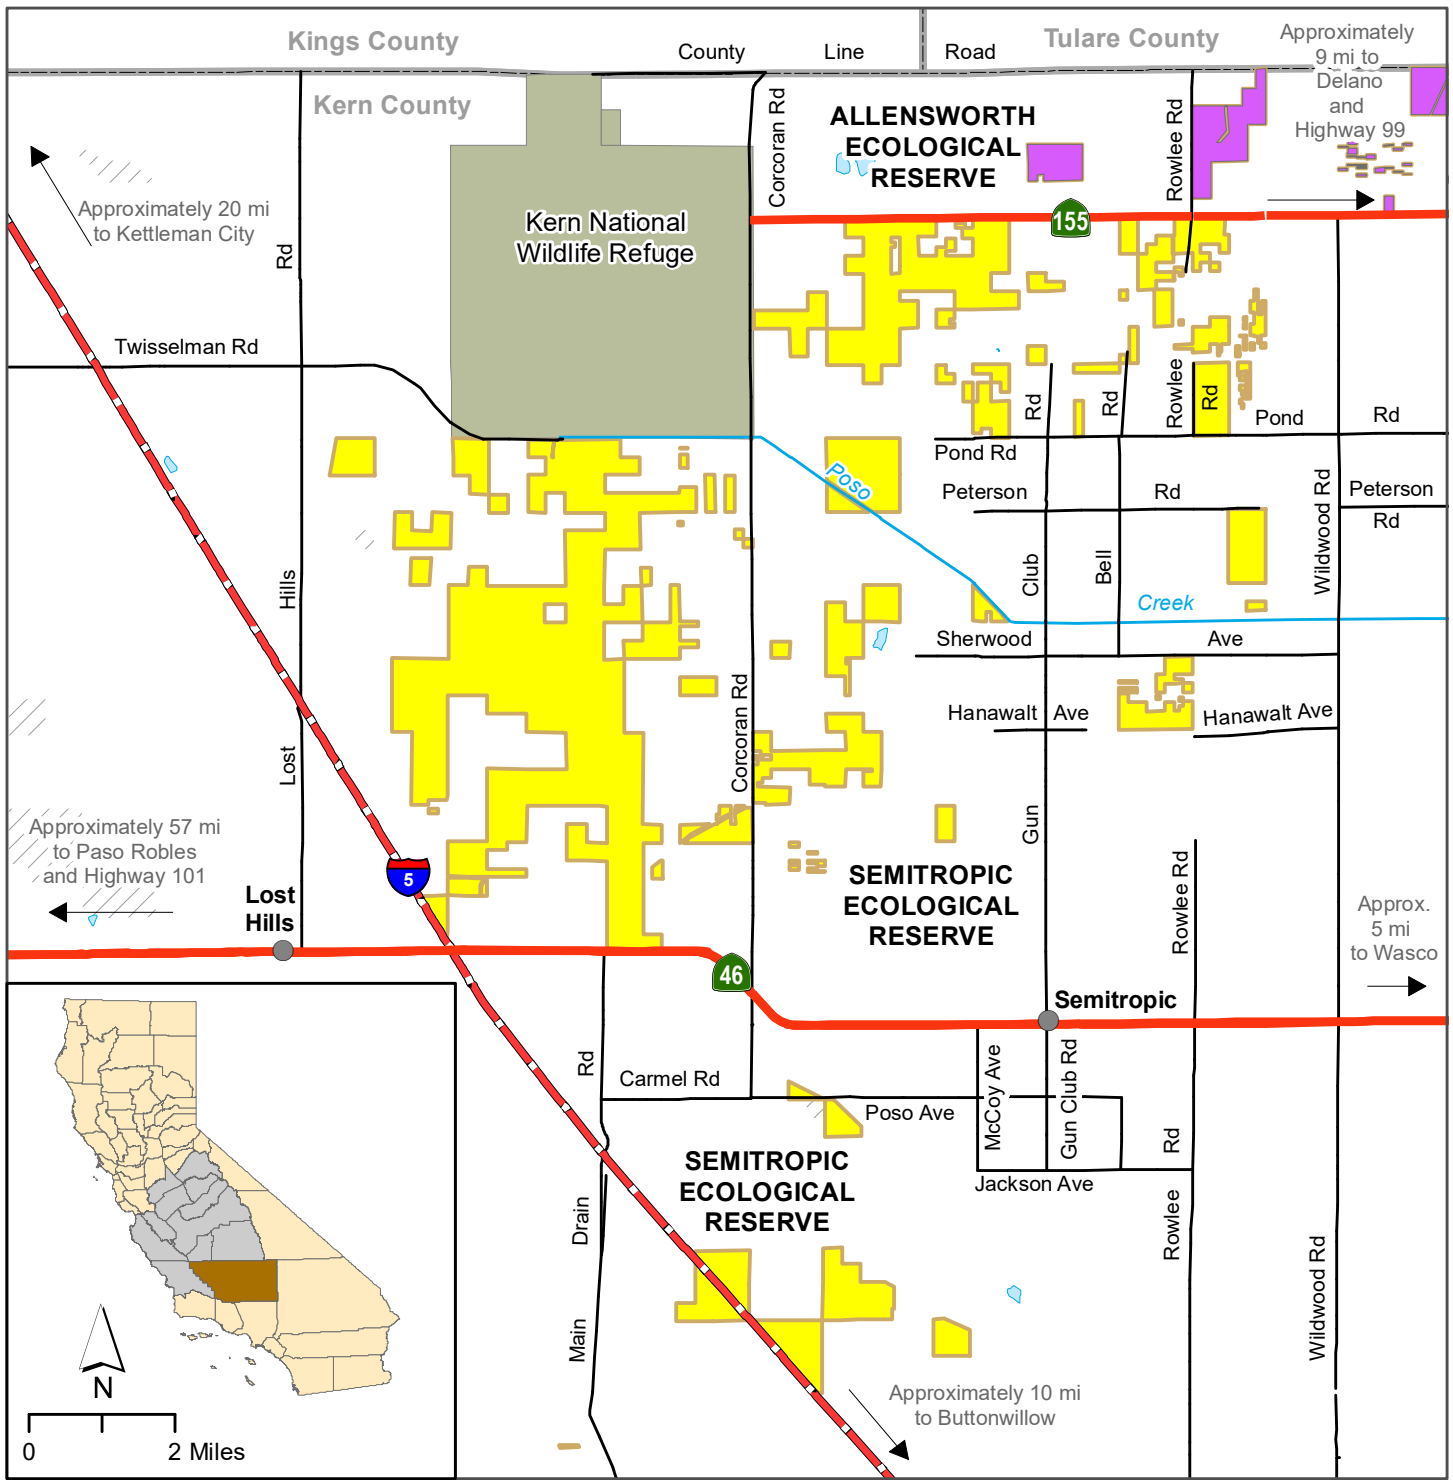

# California Department of Fish and Wildlife Central Region SEMITROPIC ECOLOGICAL RESERVE Kern County

Semitropic Ecological Reserve	Bureau of Land Management	Interstate Highway
Allensworth Ecological Reserve	County Line	State Highway
National Wildlife Refuge		Local Road

Disclaimer: Boundaries are approximate.  
Maps are intended for general purposes only.