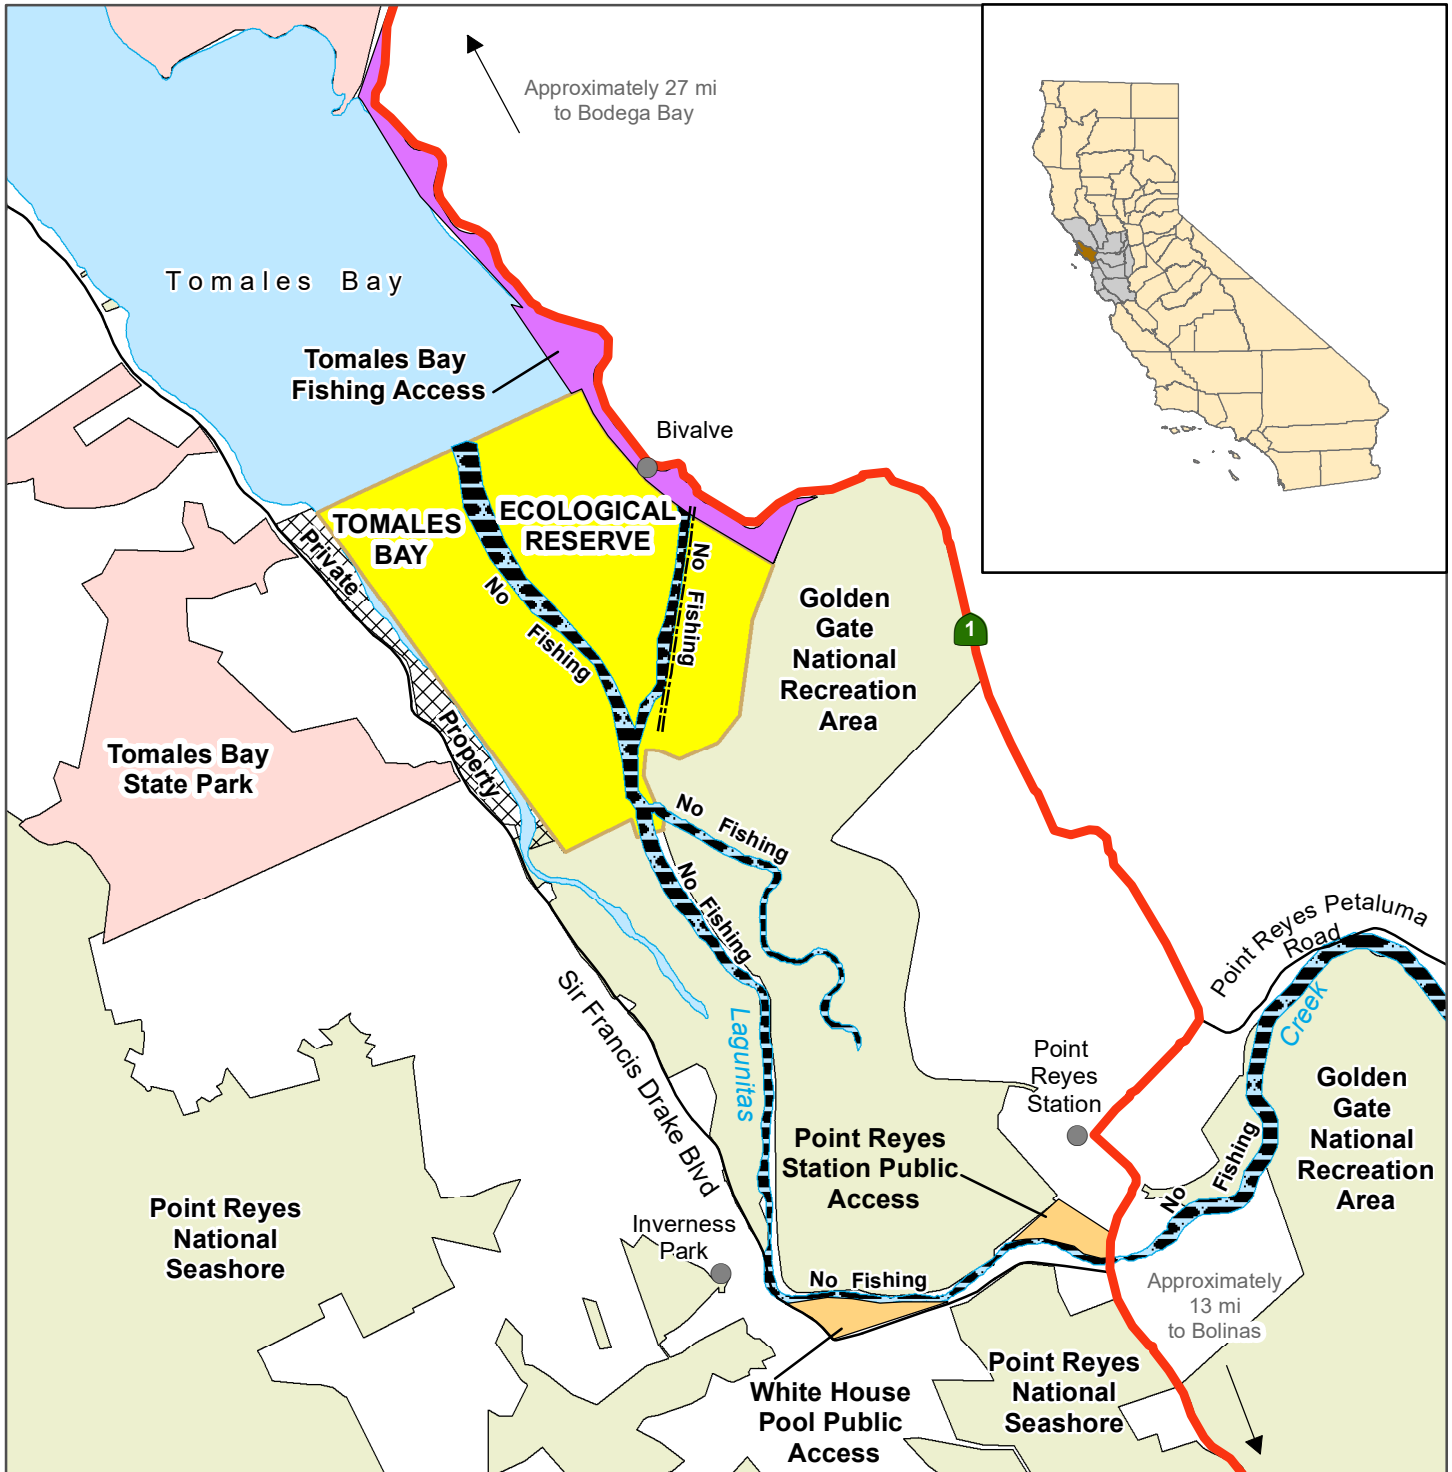

California Department of Fish and Wildlife

Bay Delta Region

TOMALES BAY ECOLOGICAL RESERVE

Marin County

Ecological Reserve	Public Access	Levee
National Park Service	Private Property	State Highway
State Park	No Fishing	Local Road
Fishing Access		

Disclaimer: Boundaries are approximate. Maps are intended for general purposes only. March 2020 - WLB