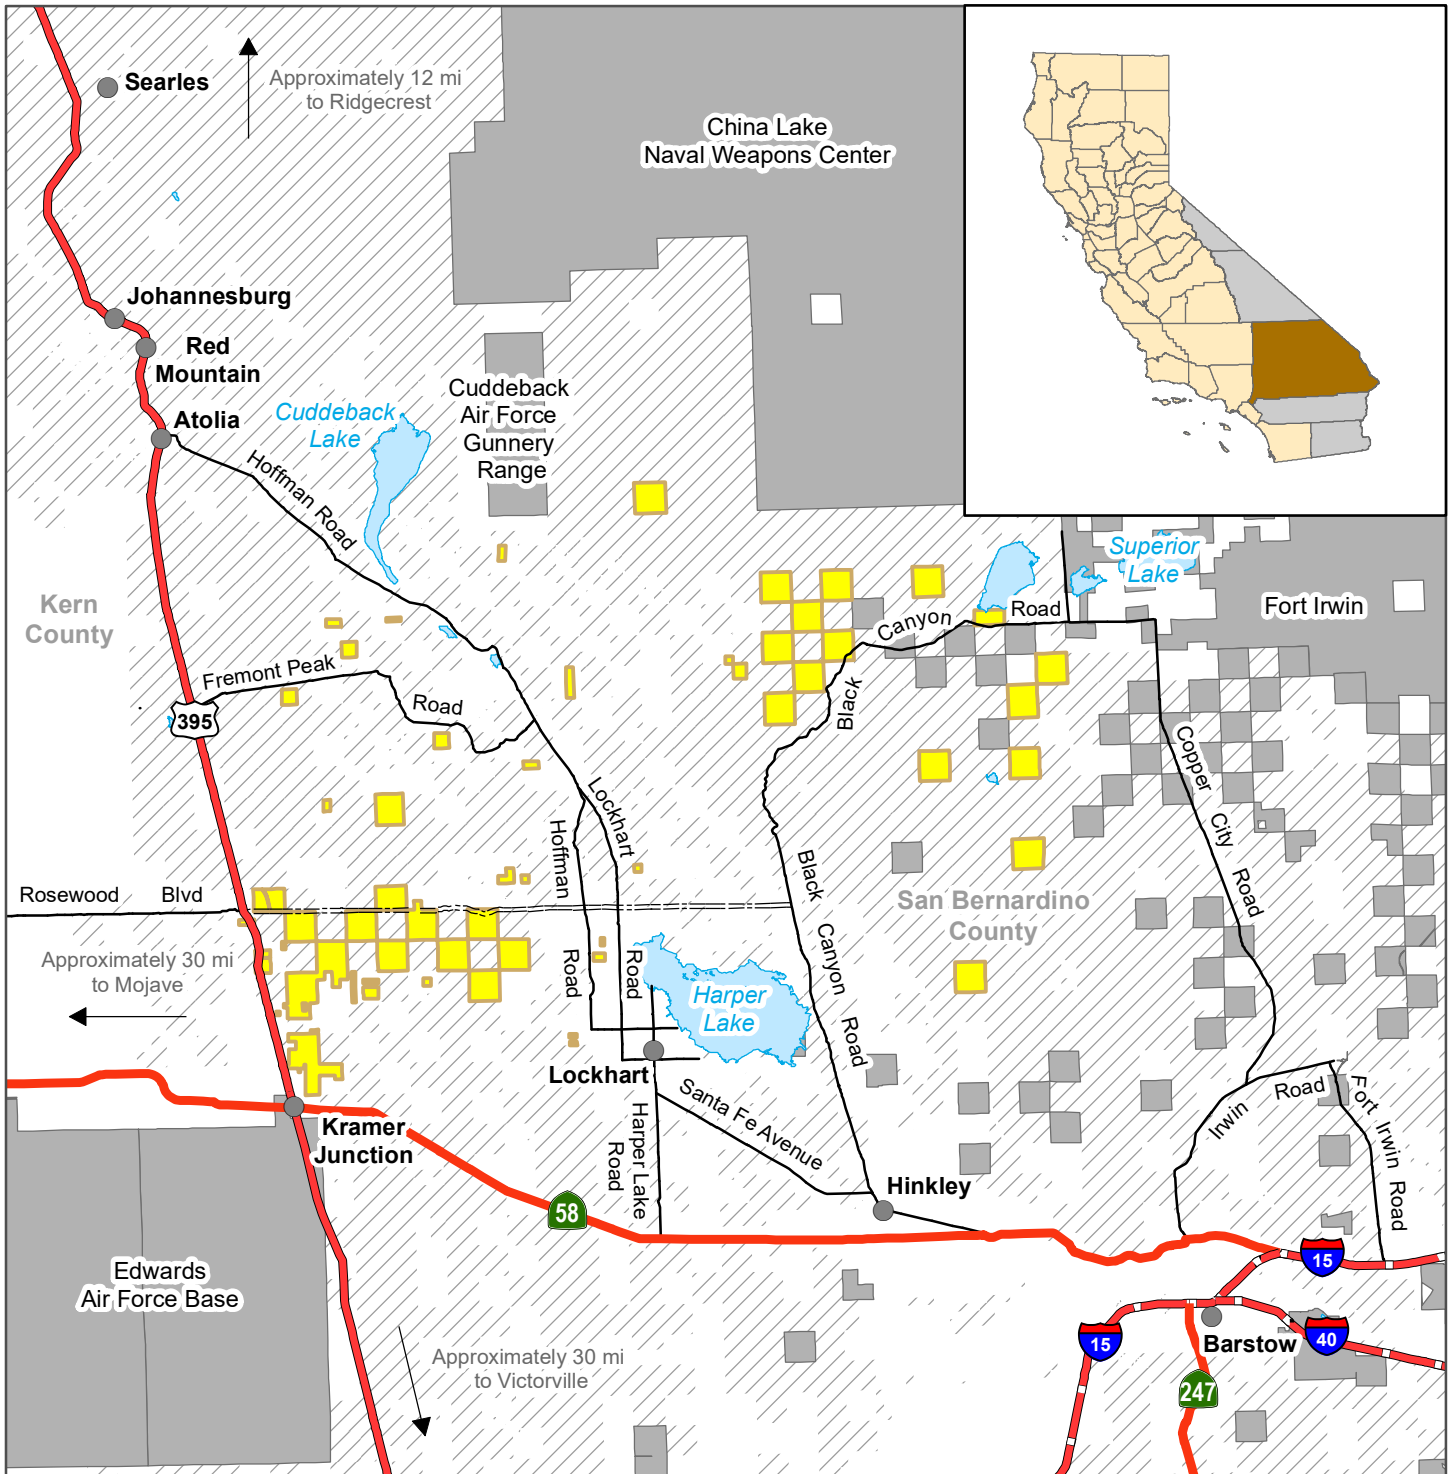

# California Department of Fish and Wildlife Inland Deserts Region WEST MOJAVE DESERT ECOLOGICAL RESERVE San Bernardino County

Ecological Reserve	U.S. Highway	Dirt Road
Department of Defense	Interstate Highway	
Bureau of Land Management	State Highway	

0      5 Miles

Disclaimer: Boundaries are approximate.  
Maps are intended for general purposes only.

December 2021 - WLB