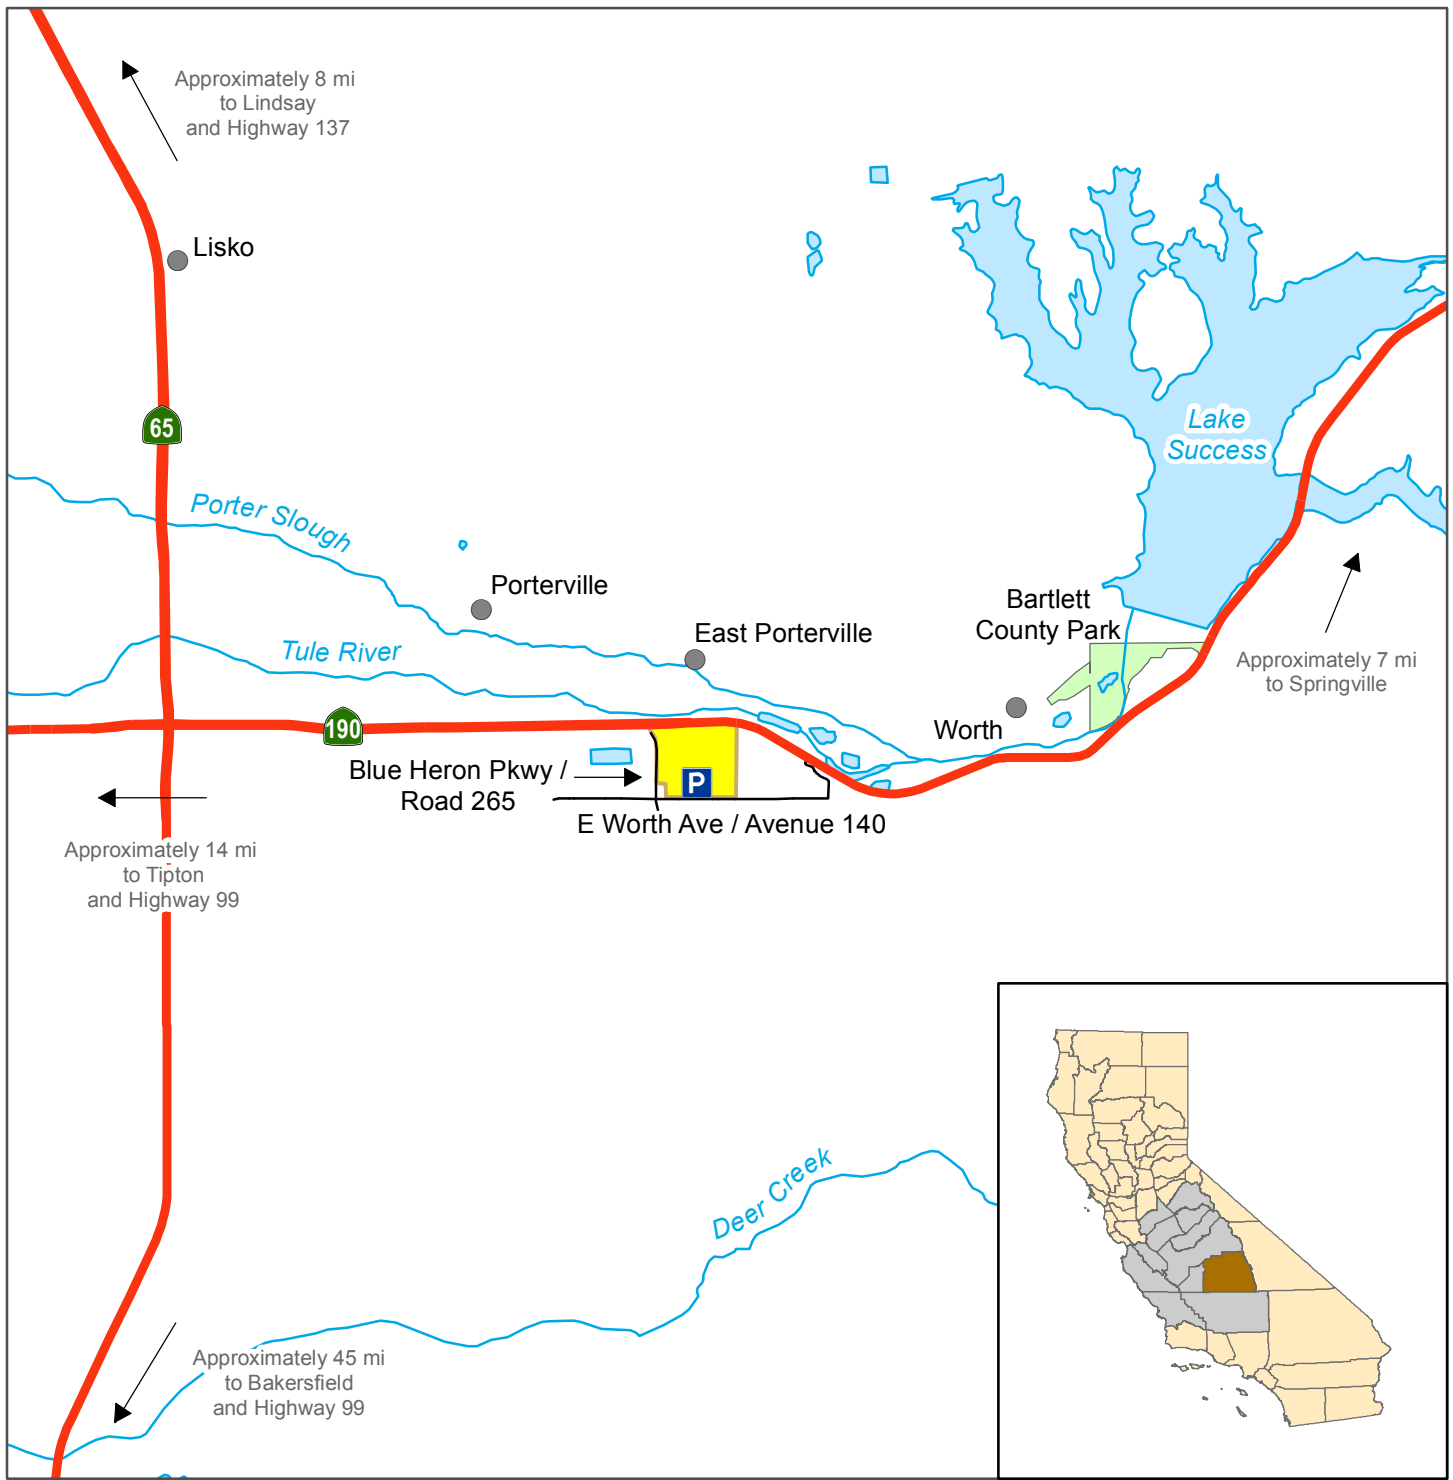

California Department of Fish and Wildlife Central Region YAUDANCHI ECOLOGICAL RESERVE Tulare County

	Ecological Reserve		State Highway
	County Park		Local Road
	Parking		

Disclaimer: Boundaries are approximate.
Maps are intended for general purposes only.