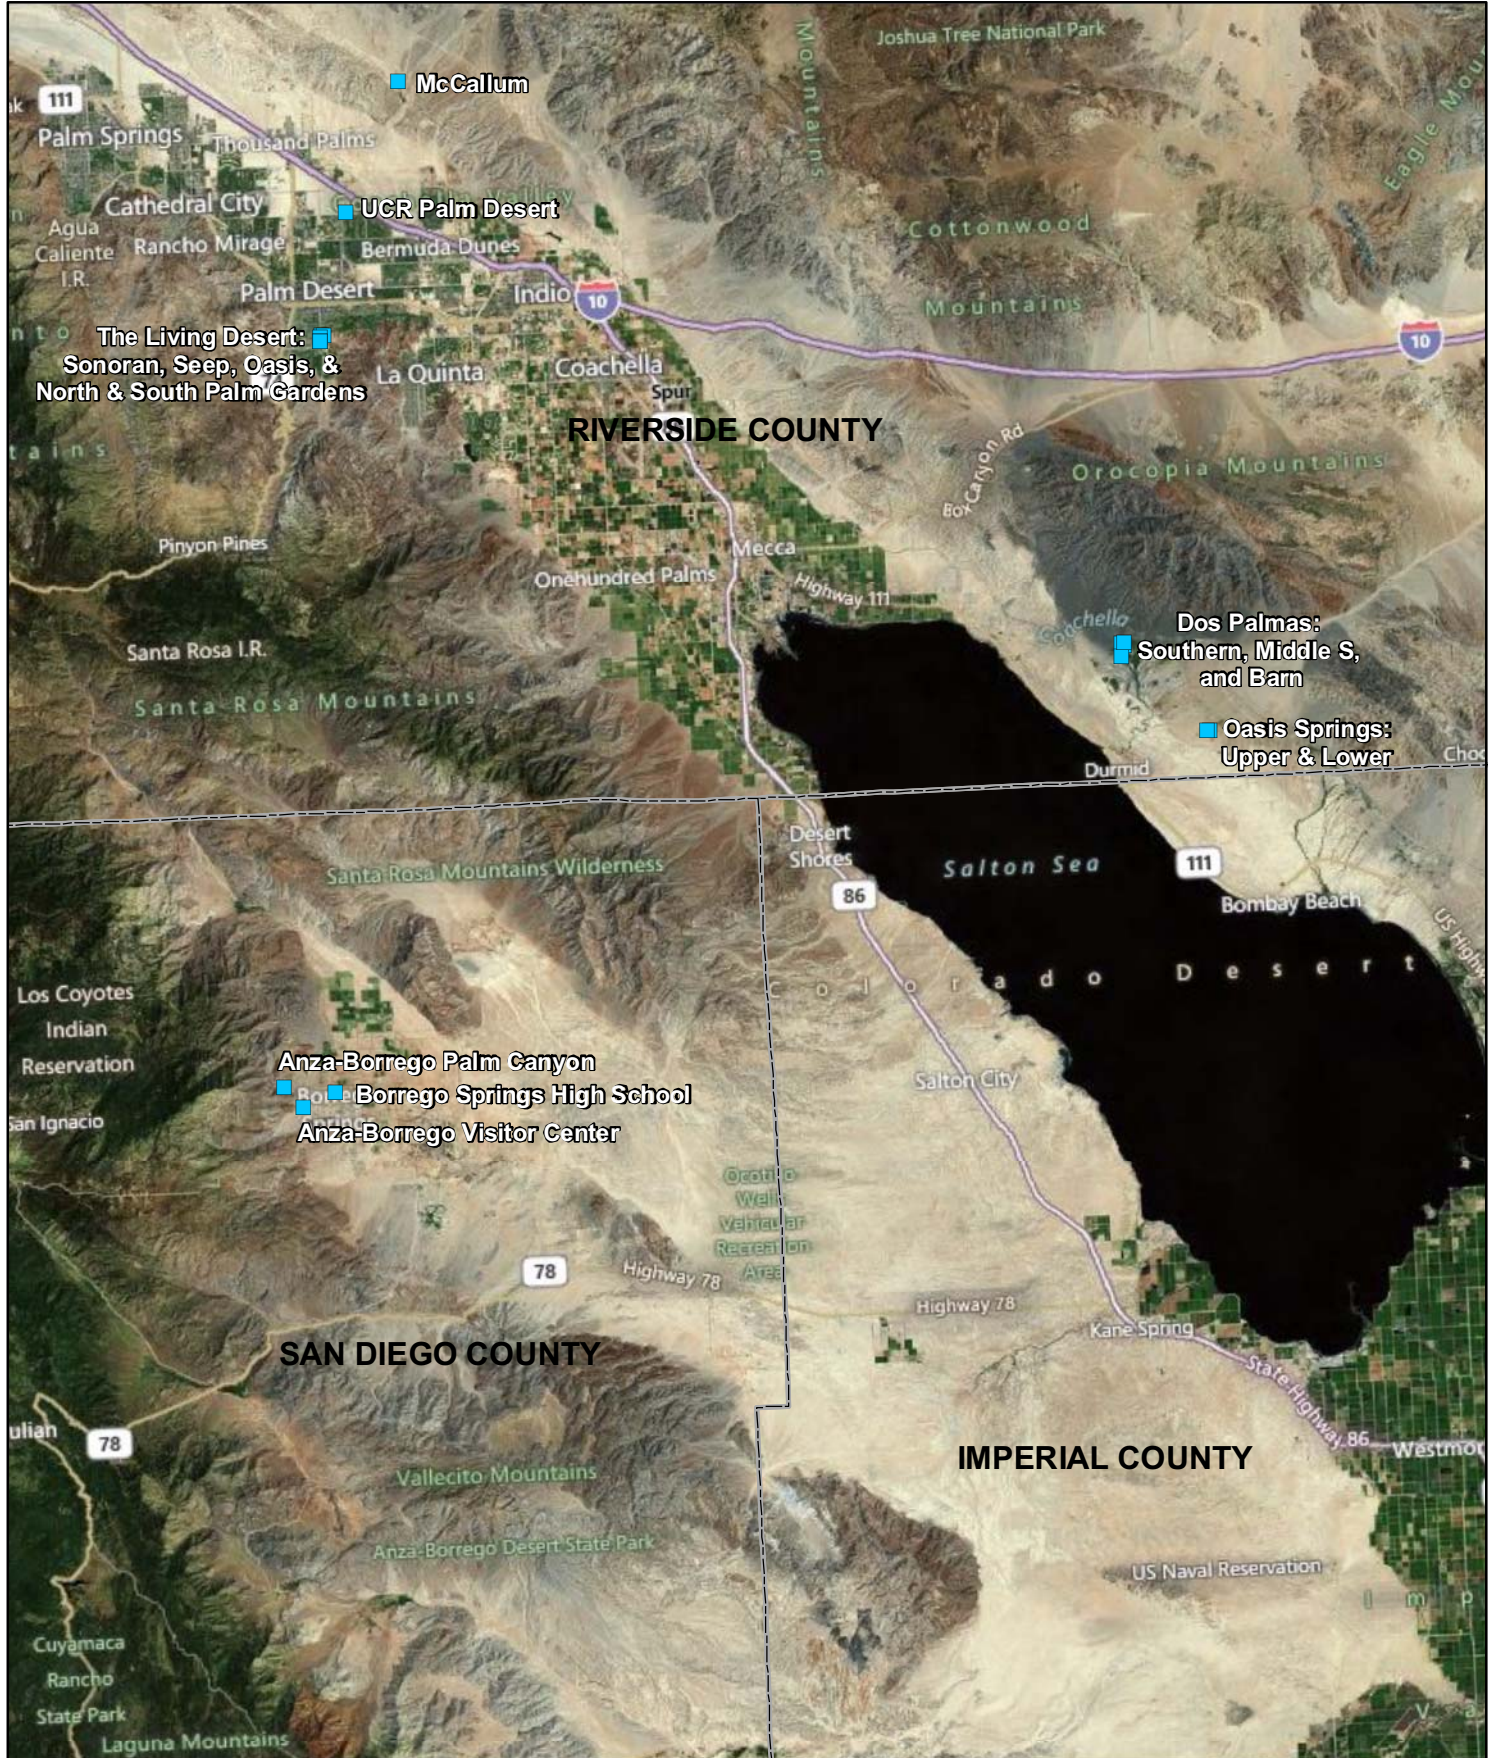

Desert Pupfish Refuge Management Plan

California Department of Fish & Game

Salton Sea, CA

Source: Pupfish Data - Sharon Keeney,
California Department of Fish and Game,
Inland Deserts Region
Imagery - Bing Maps Service. (c) 2010
Microsoft Corporation and its data suppliers

■ Refuge Pond Locations