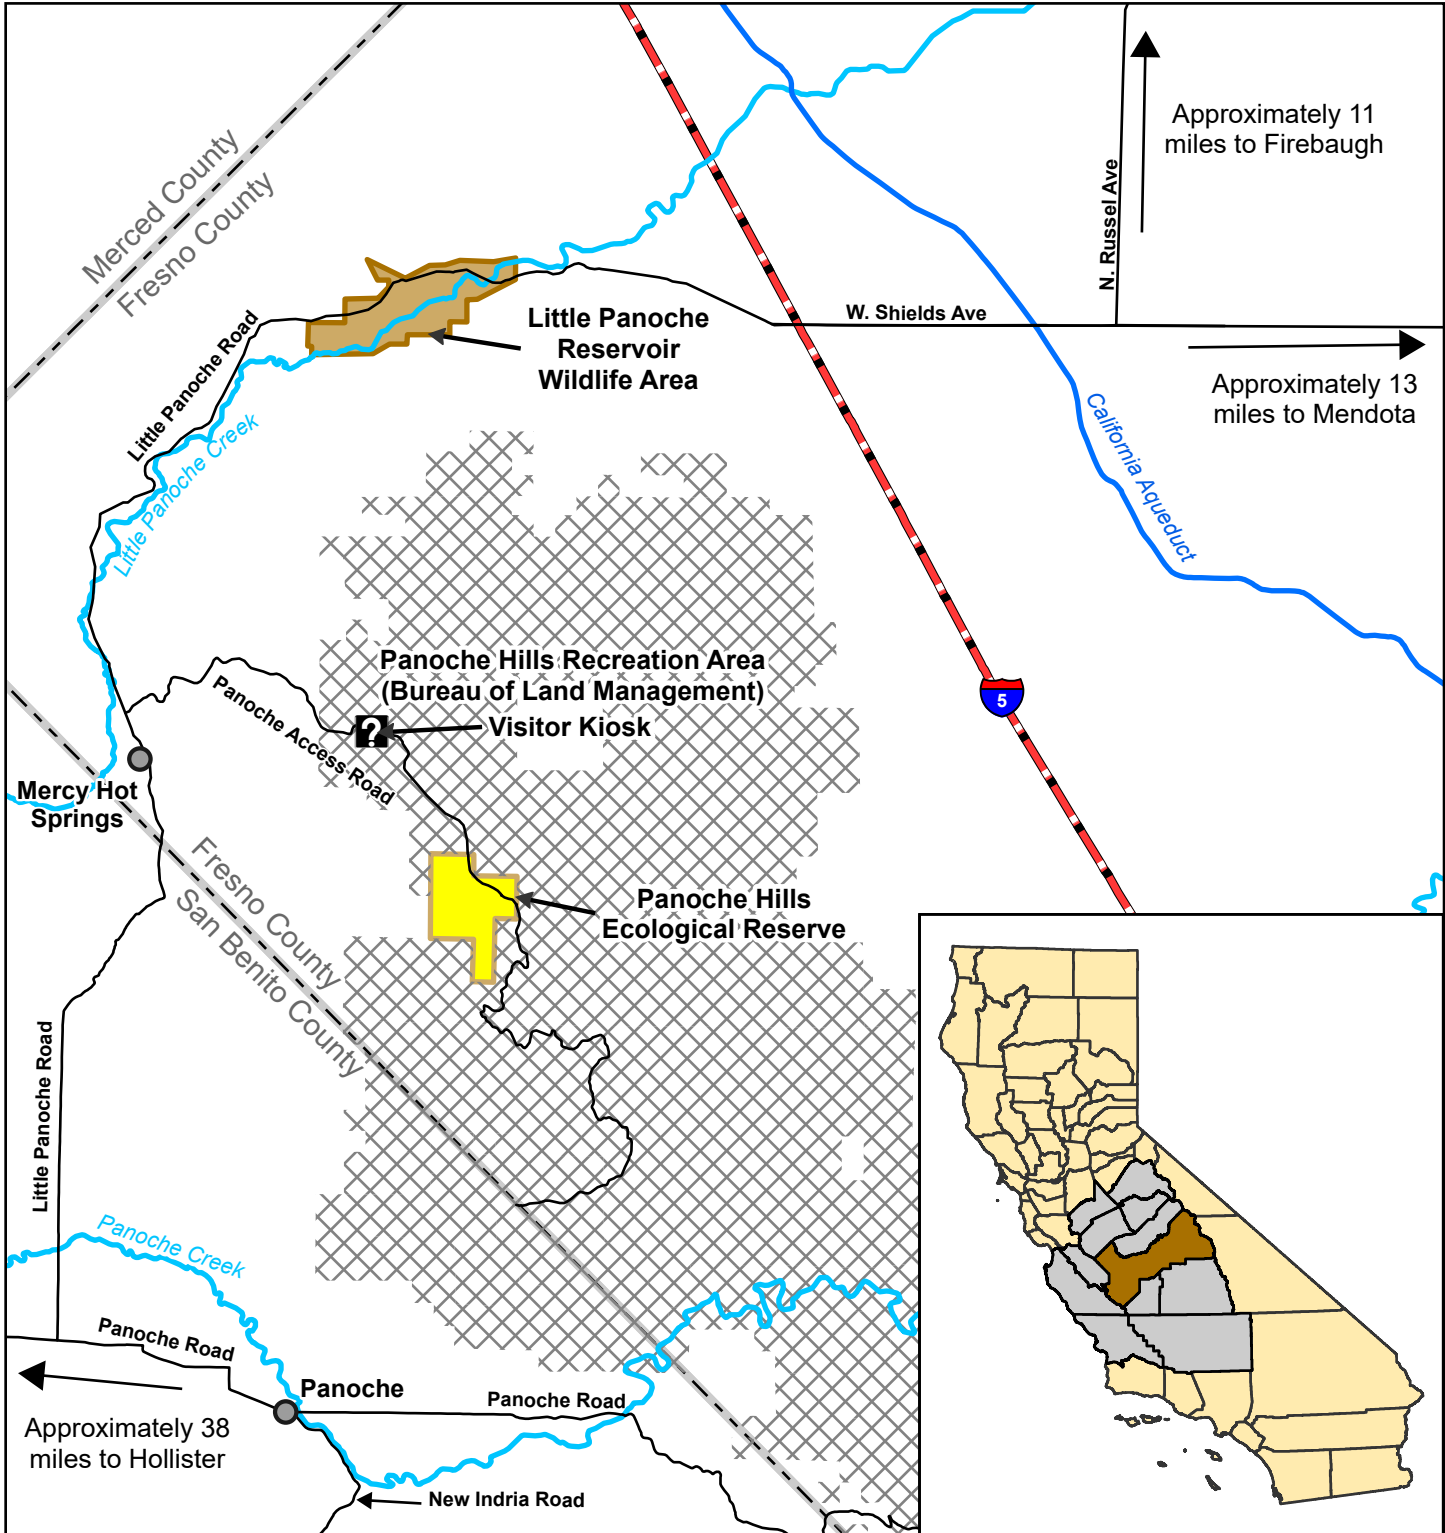

**California Department of Fish and Wildlife
Central Region
LITTLE PANOCHÉ RESERVOIR WILDLIFE AREA
PANOCHÉ HILLS ECOLOGICAL RESERVE
Fresno County**

Ecological Reserve	Interstate Highway	
Bureau of Land Management (BLM)	Local Roads	
Canal	County Border	
Creek	BLM Visitor Kiosk	

Disclaimer: Boundaries are approximate.
Map intended for general purposes only.