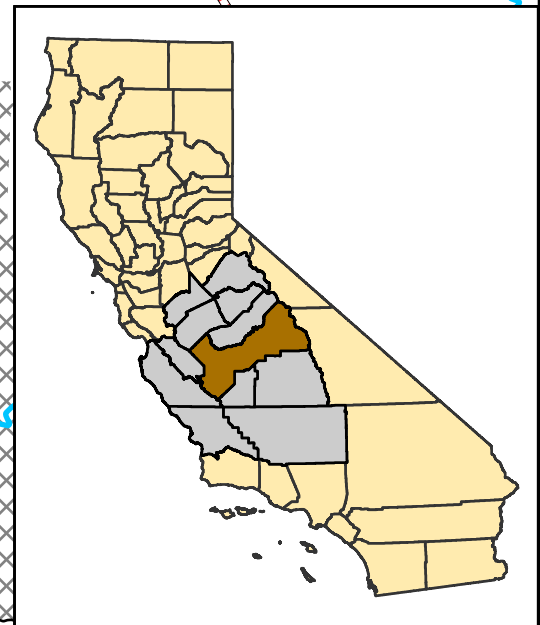

**California Department of Fish and Wildlife
Central Region
LITTLE PANOCHÉ RESERVOIR WILDLIFE AREA
PANOCHÉ HILLS ECOLOGICAL RESERVE
Fresno County**

Ecological Reserve	Interstate Highway	
Bureau of Land Management (BLM)	Local Roads	
Canal	County Border	
Creek	BLM Visitor Kiosk	

Disclaimer: Boundaries are approximate.
Map intended for general purposes only.