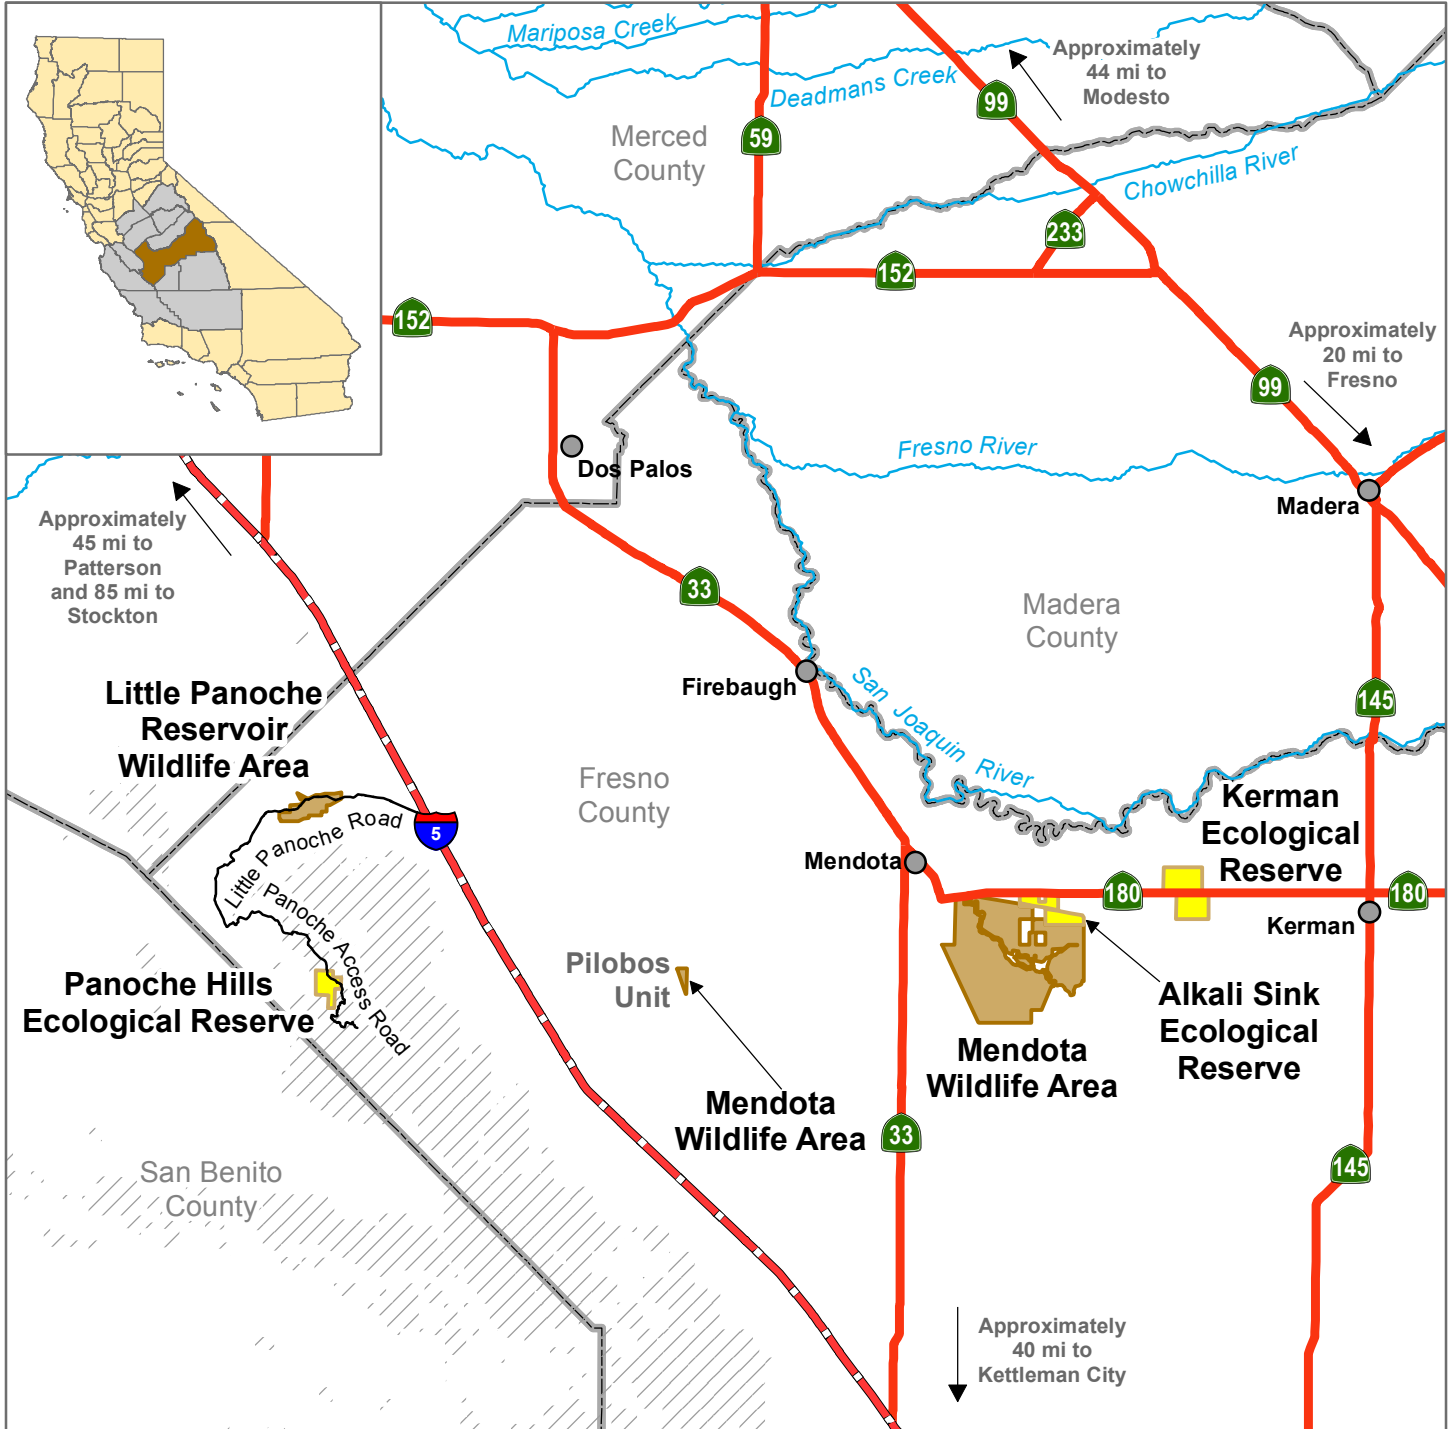

California Department of Fish and Wildlife
Central Region
ALKALI SINK ECOLOGICAL RESERVE
LITTLE PANOCHES RESERVOIR WILDLIFE AREA
KERMAN ECOLOGICAL RESERVE
MENDOTA WILDLIFE AREA
PANOCHES HILLS ECOLOGICAL RESERVE
Fresno County

	Ecological Reserve		Interstate Highway	 
	Wildlife Area		State Highway	
	Bureau of Land Management			

Disclaimer: Boundaries are approximate. Maps are intended for general purposes only.

August 2019 - WLB