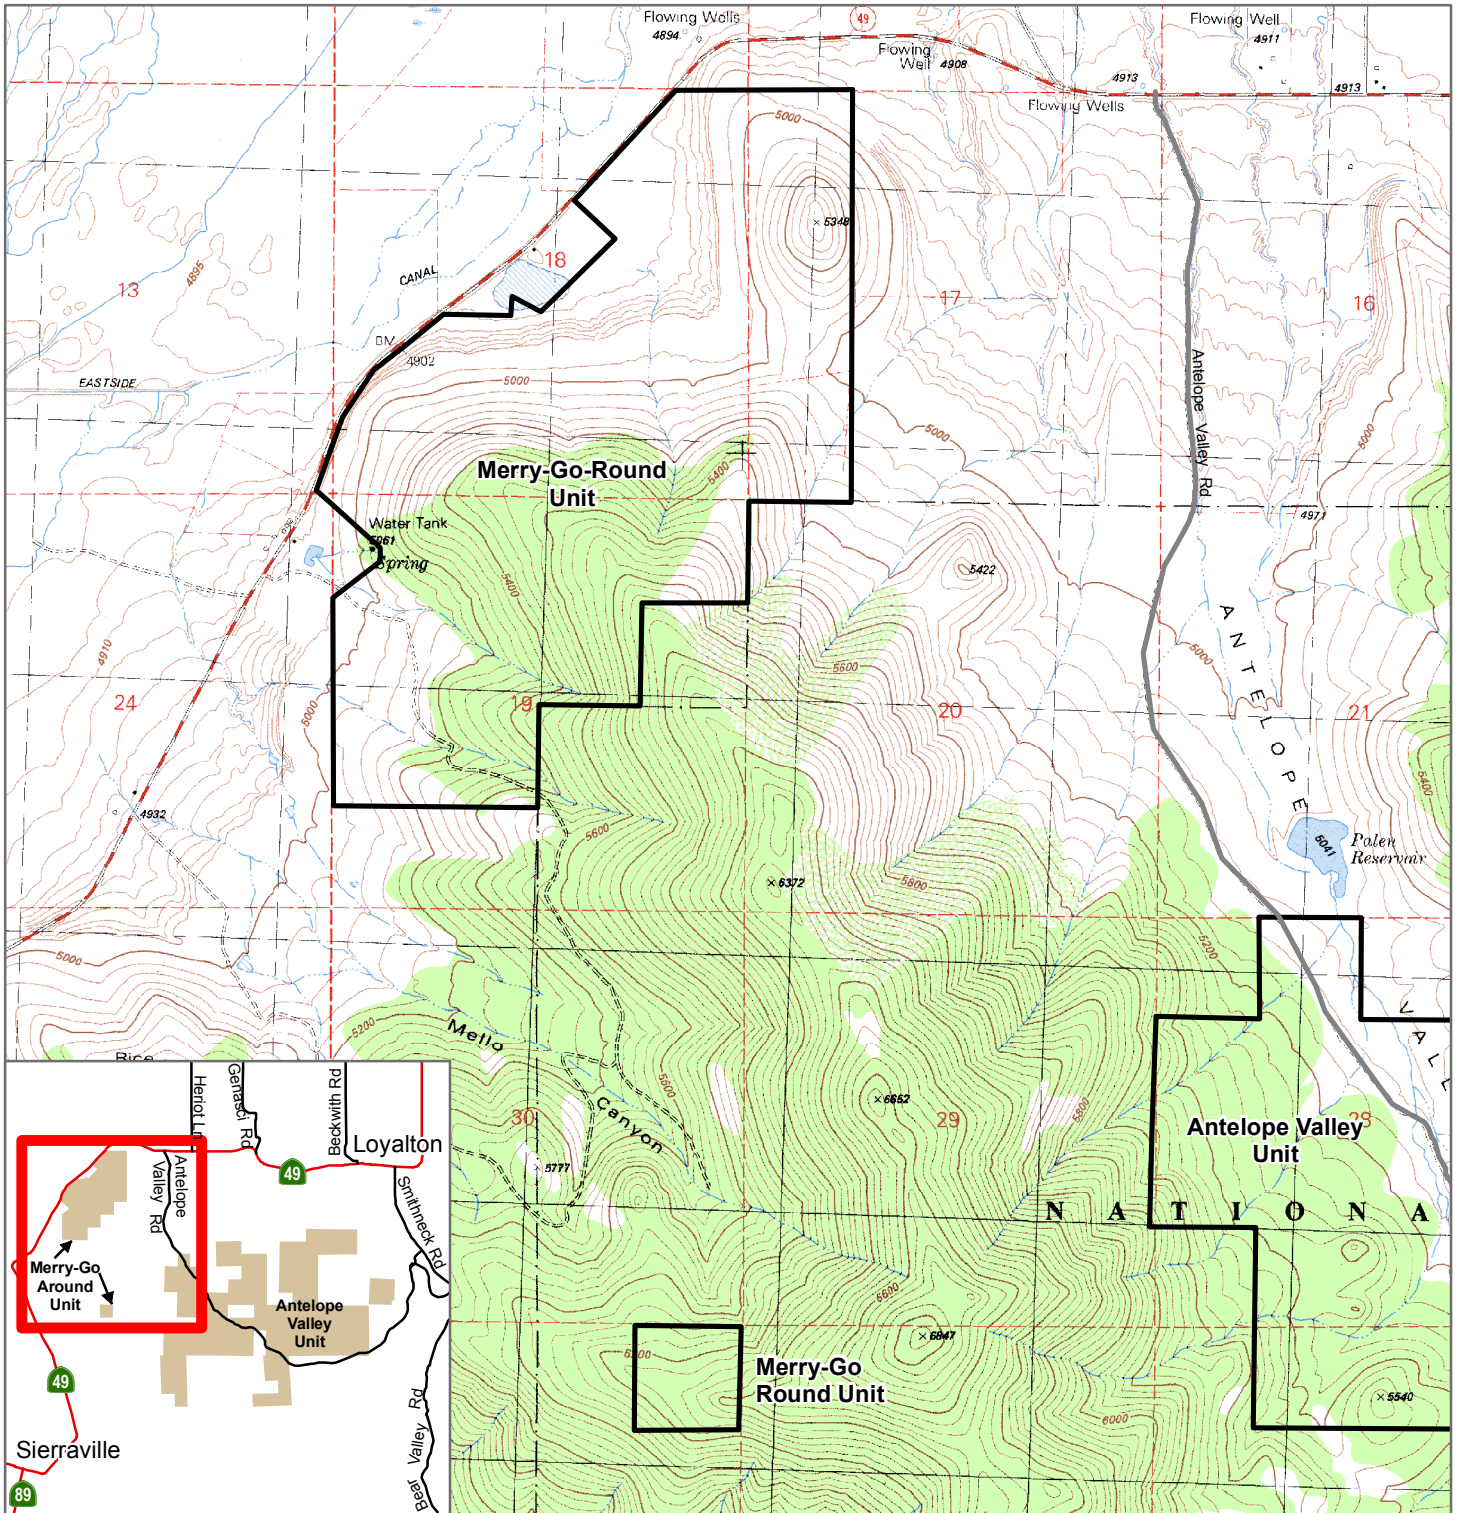

California Department of Fish and Wildlife

North Central Region

ANTELOPE VALLEY WILDLIFE AREA

Sierra County

Wildlife Area County Road

No OHV's allowed except on county roads on state lands.

0 1 Mile

Disclaimer: Boundaries are approximate.
Maps are intended for general purposes only.

January 2018 - WLB