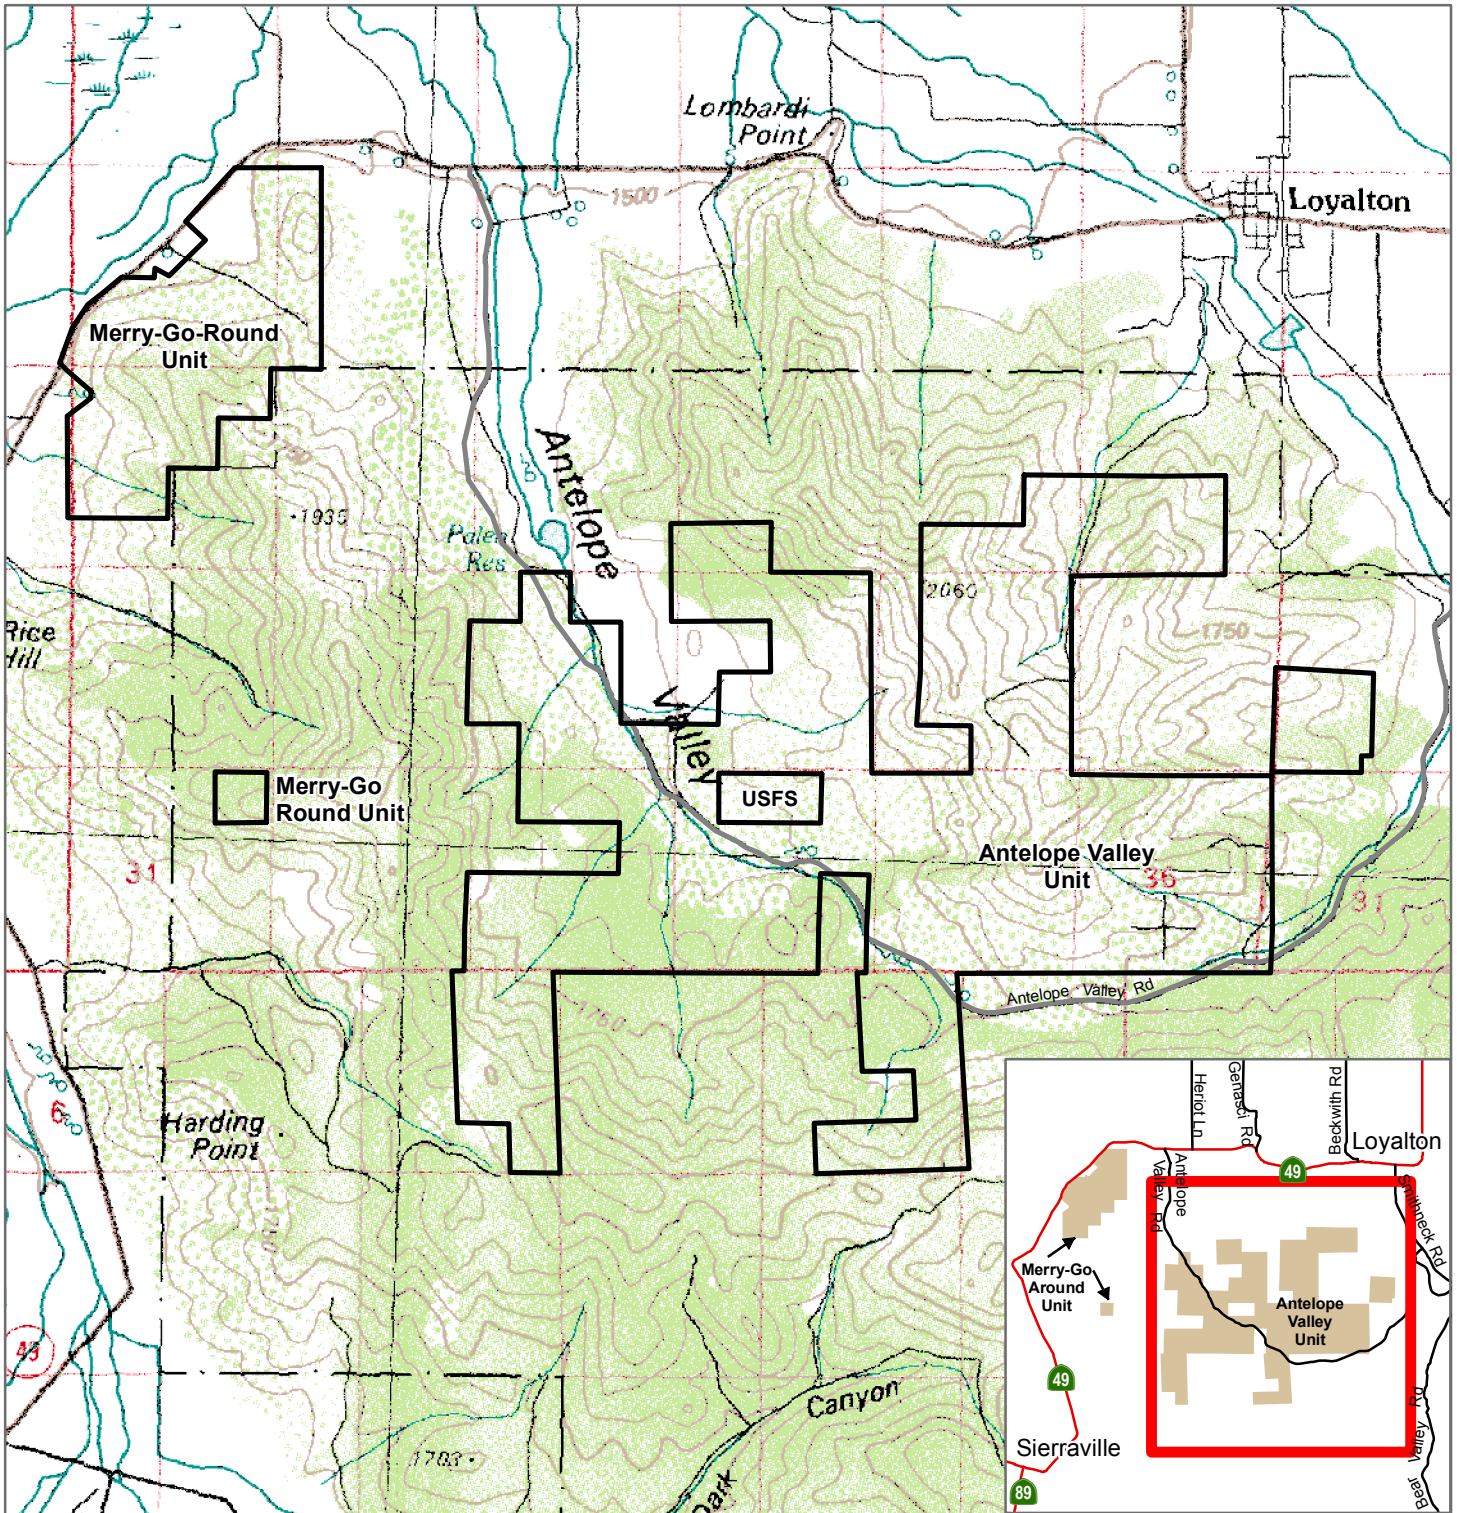

California Department of Fish and Wildlife

North Central Region

ANTELOPE VALLEY WILDLIFE AREA

Sierra County

Wildlife Area

 County Road
 No OHV's allowed except on county roads on state lands.

0 | | 2 Mile

Disclaimer: Boundaries are approximate.
 Maps are intended for general purposes only.

January 2018 - WLVB