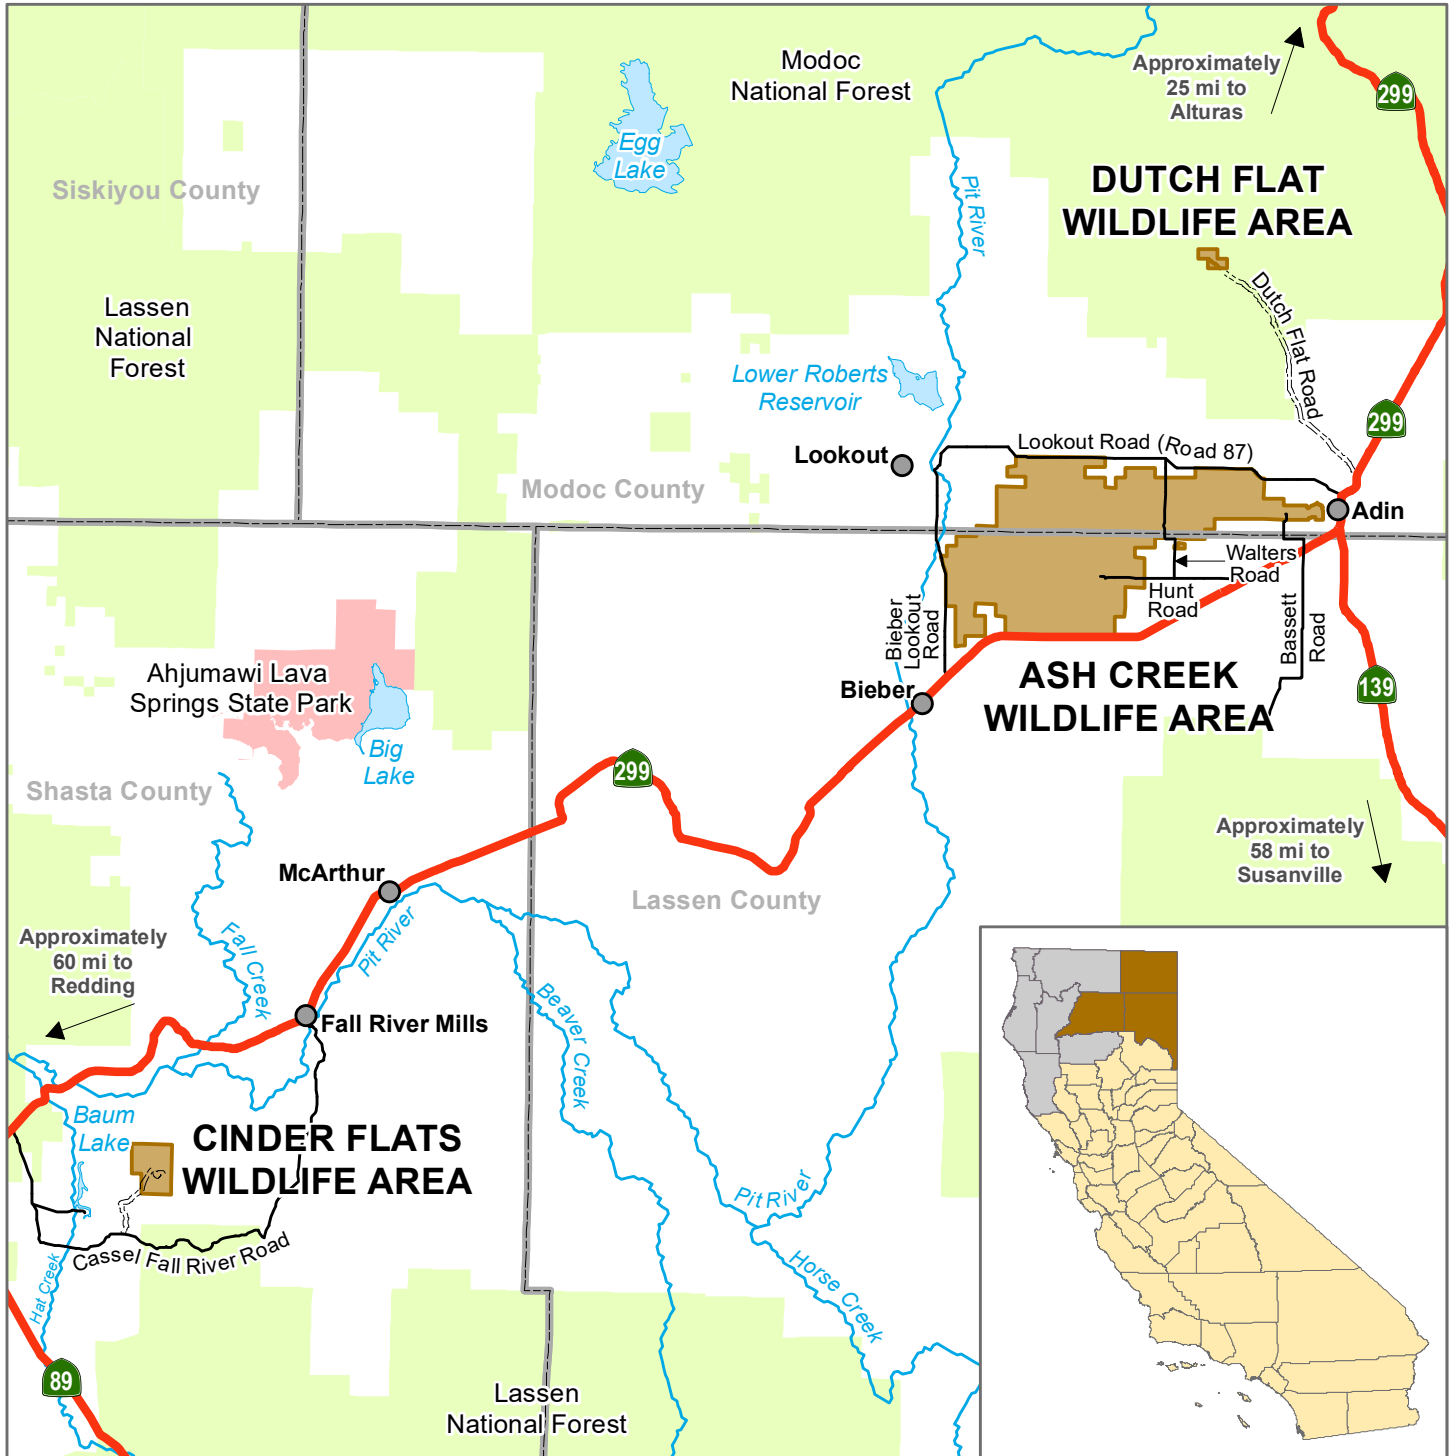

California Department of Fish and Wildlife
 Northern Region
ASH CREEK WILDLIFE AREA
CINDER FLATS WILDLIFE AREA
DUTCH FLAT WILDLIFE AREA
 Lassen, Modoc, Shasta Counties

Wildlife Area	State Highway
National Forest	Local Road
State Park	Gravel Road
Bureau of Land Management	

Disclaimer: Boundaries are approximate.
 Maps are intended for general purposes only.

August 2023 - WLB