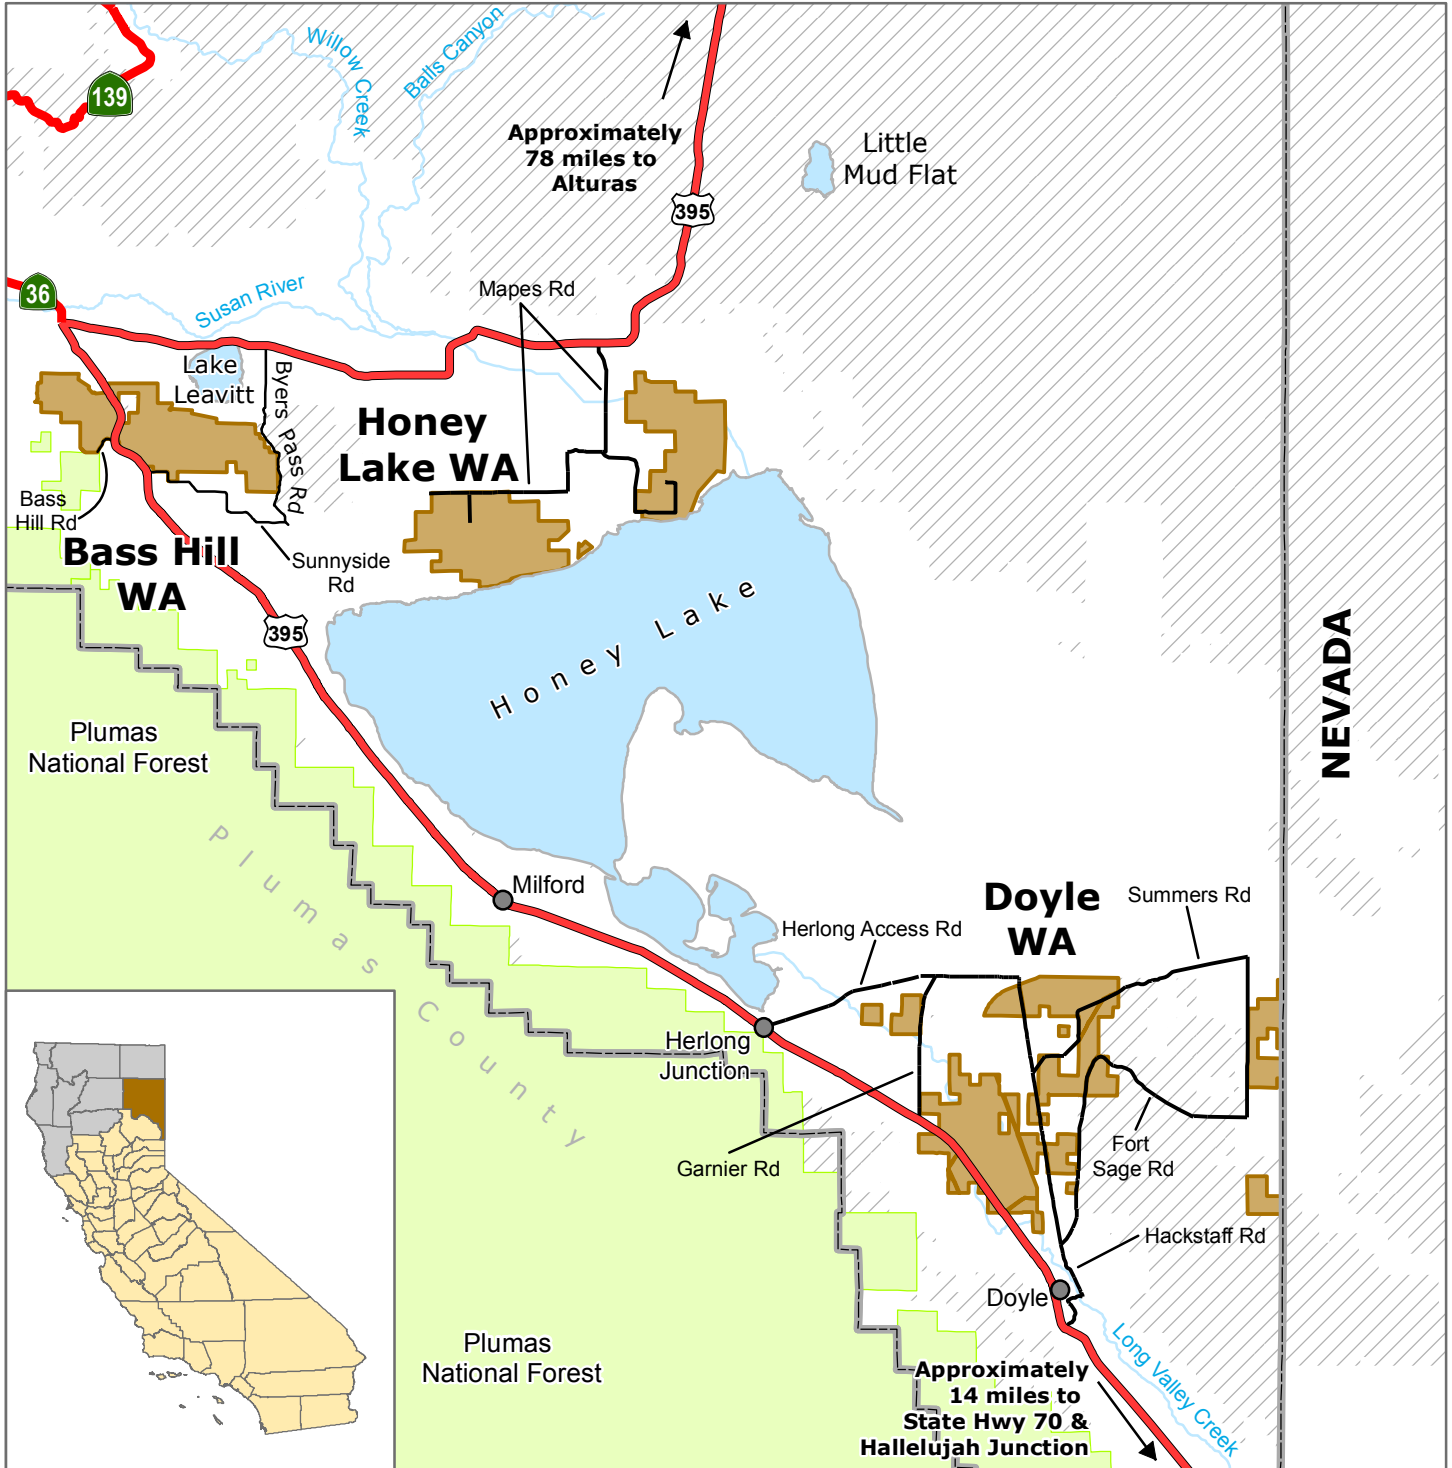

California Department of Fish and Wildlife
 Northern Region
BASS HILL WILDLIFE AREA
DOYLE WILDLIFE AREA
HONEY LAKE WILDLIFE AREA
 Lassen County

- Wildlife Area
- National Forest
- Bureau of Land Management
- U.S. Highway
- State Highway

Disclaimer: Boundaries are approximate. Maps are intended for general purposes only.