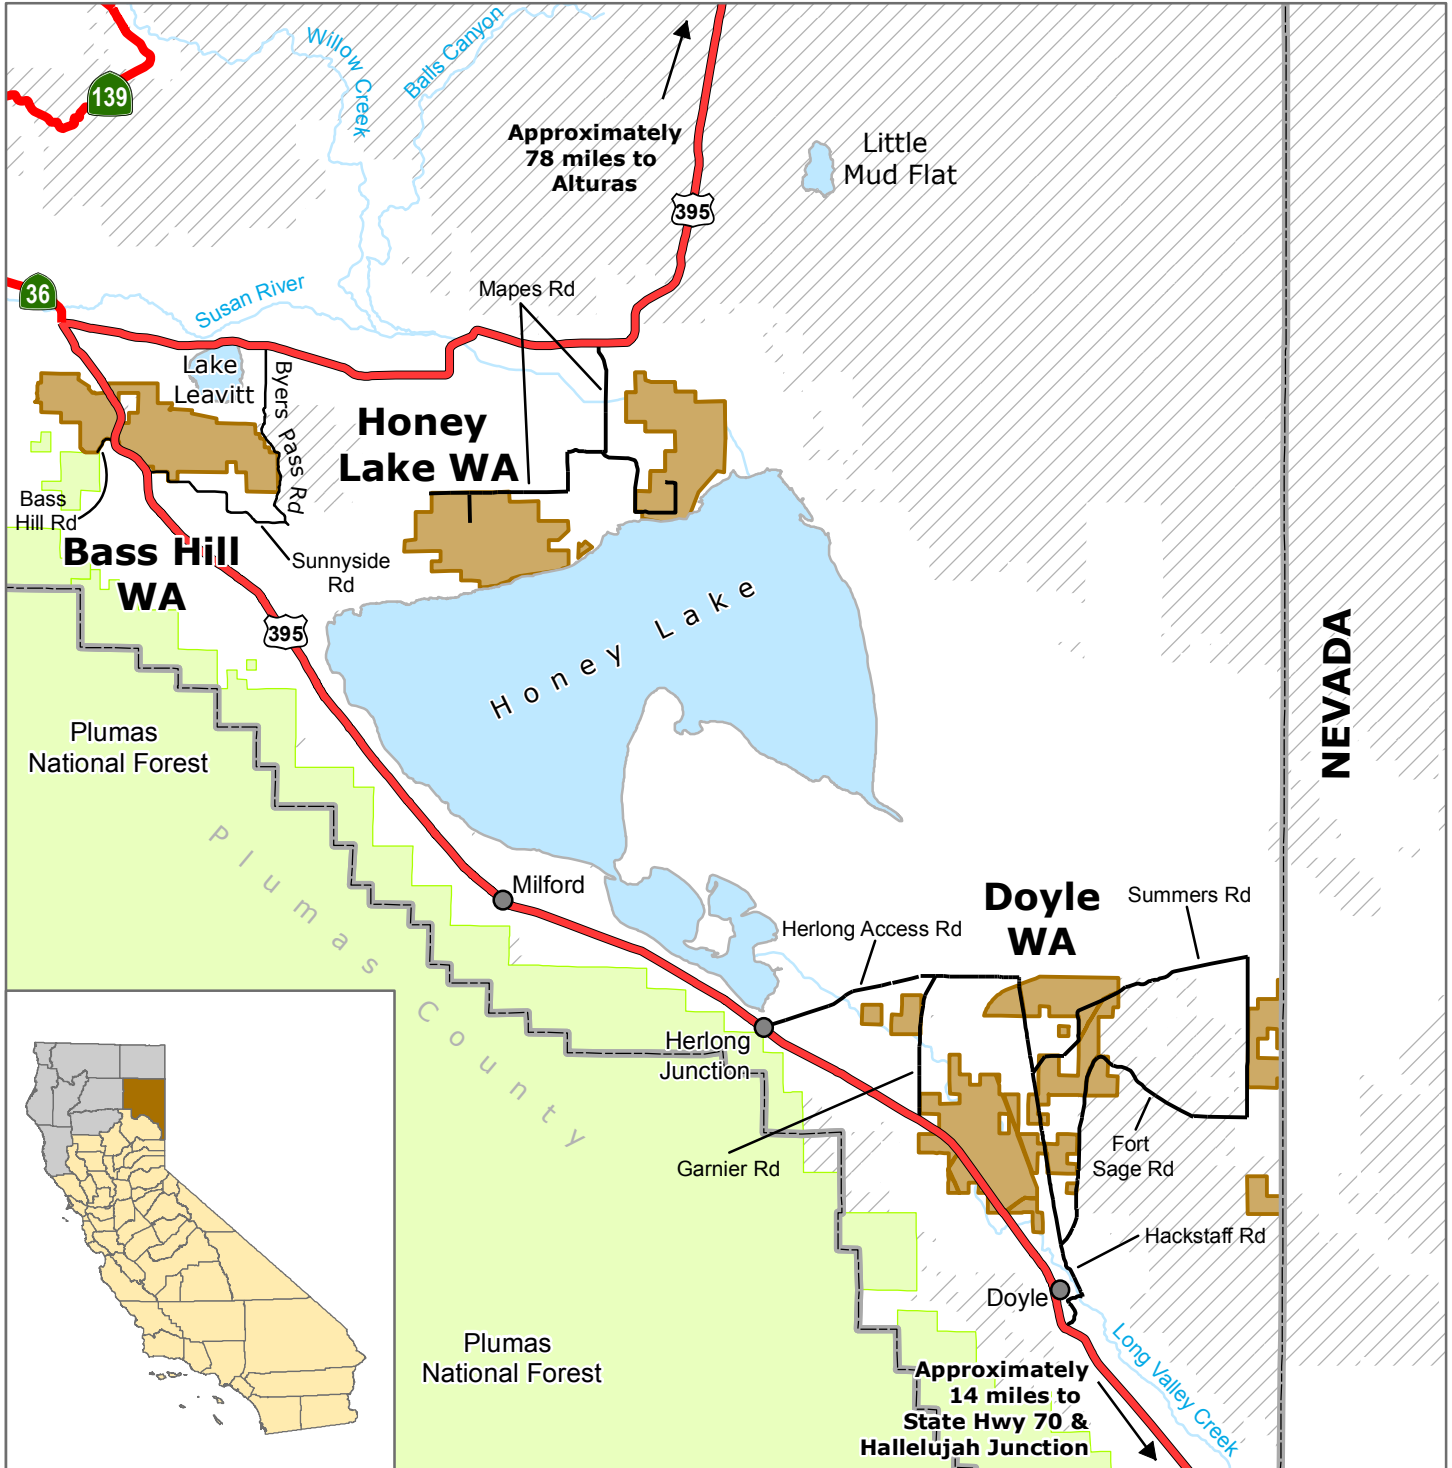

**California Department of Fish and Wildlife
Northern Region
BASS HILL WILDLIFE AREA
DOYLE WILDLIFE AREA
HONEY LAKE WILDLIFE AREA
Lassen County**

Wildlife Area	U.S. Highway	
National Forest	State Highway	
Bureau of Land Management		

Disclaimer: Boundaries are approximate. Maps are intended for general purposes only.