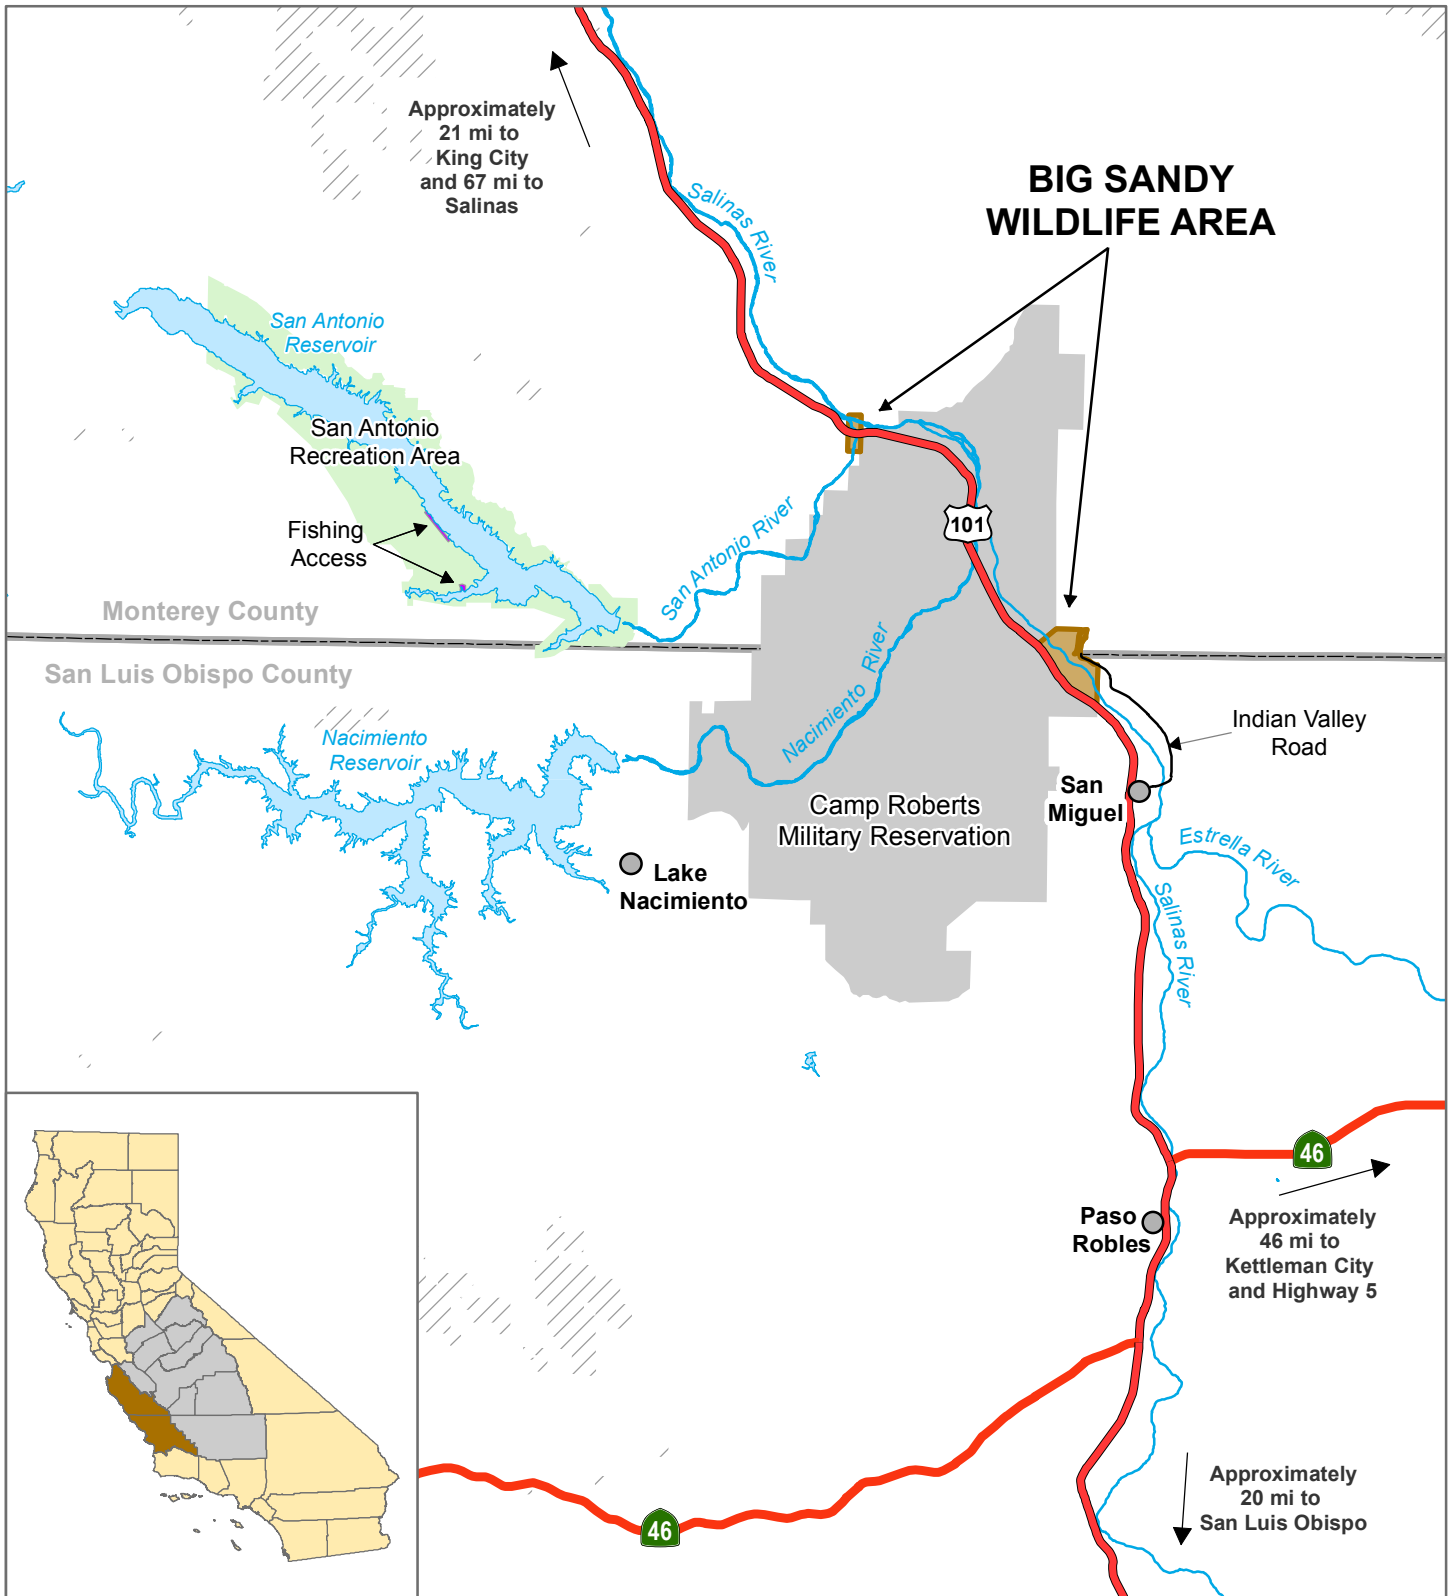

California Department of Fish and Wildlife Central Region BIG SANDY WILDLIFE AREA Monterey County, San Luis Obispo County

Wildlife Area	Bureau of Land Management
Fishing Access	U.S. Highway
Camp Roberts Military Reservation	State Highway
San Antonio Recreation Area	Local Road

N
 0 5 Miles

Disclaimer: Boundaries are approximate.
Maps are intended for general purposes only.

December 2014 - WLB