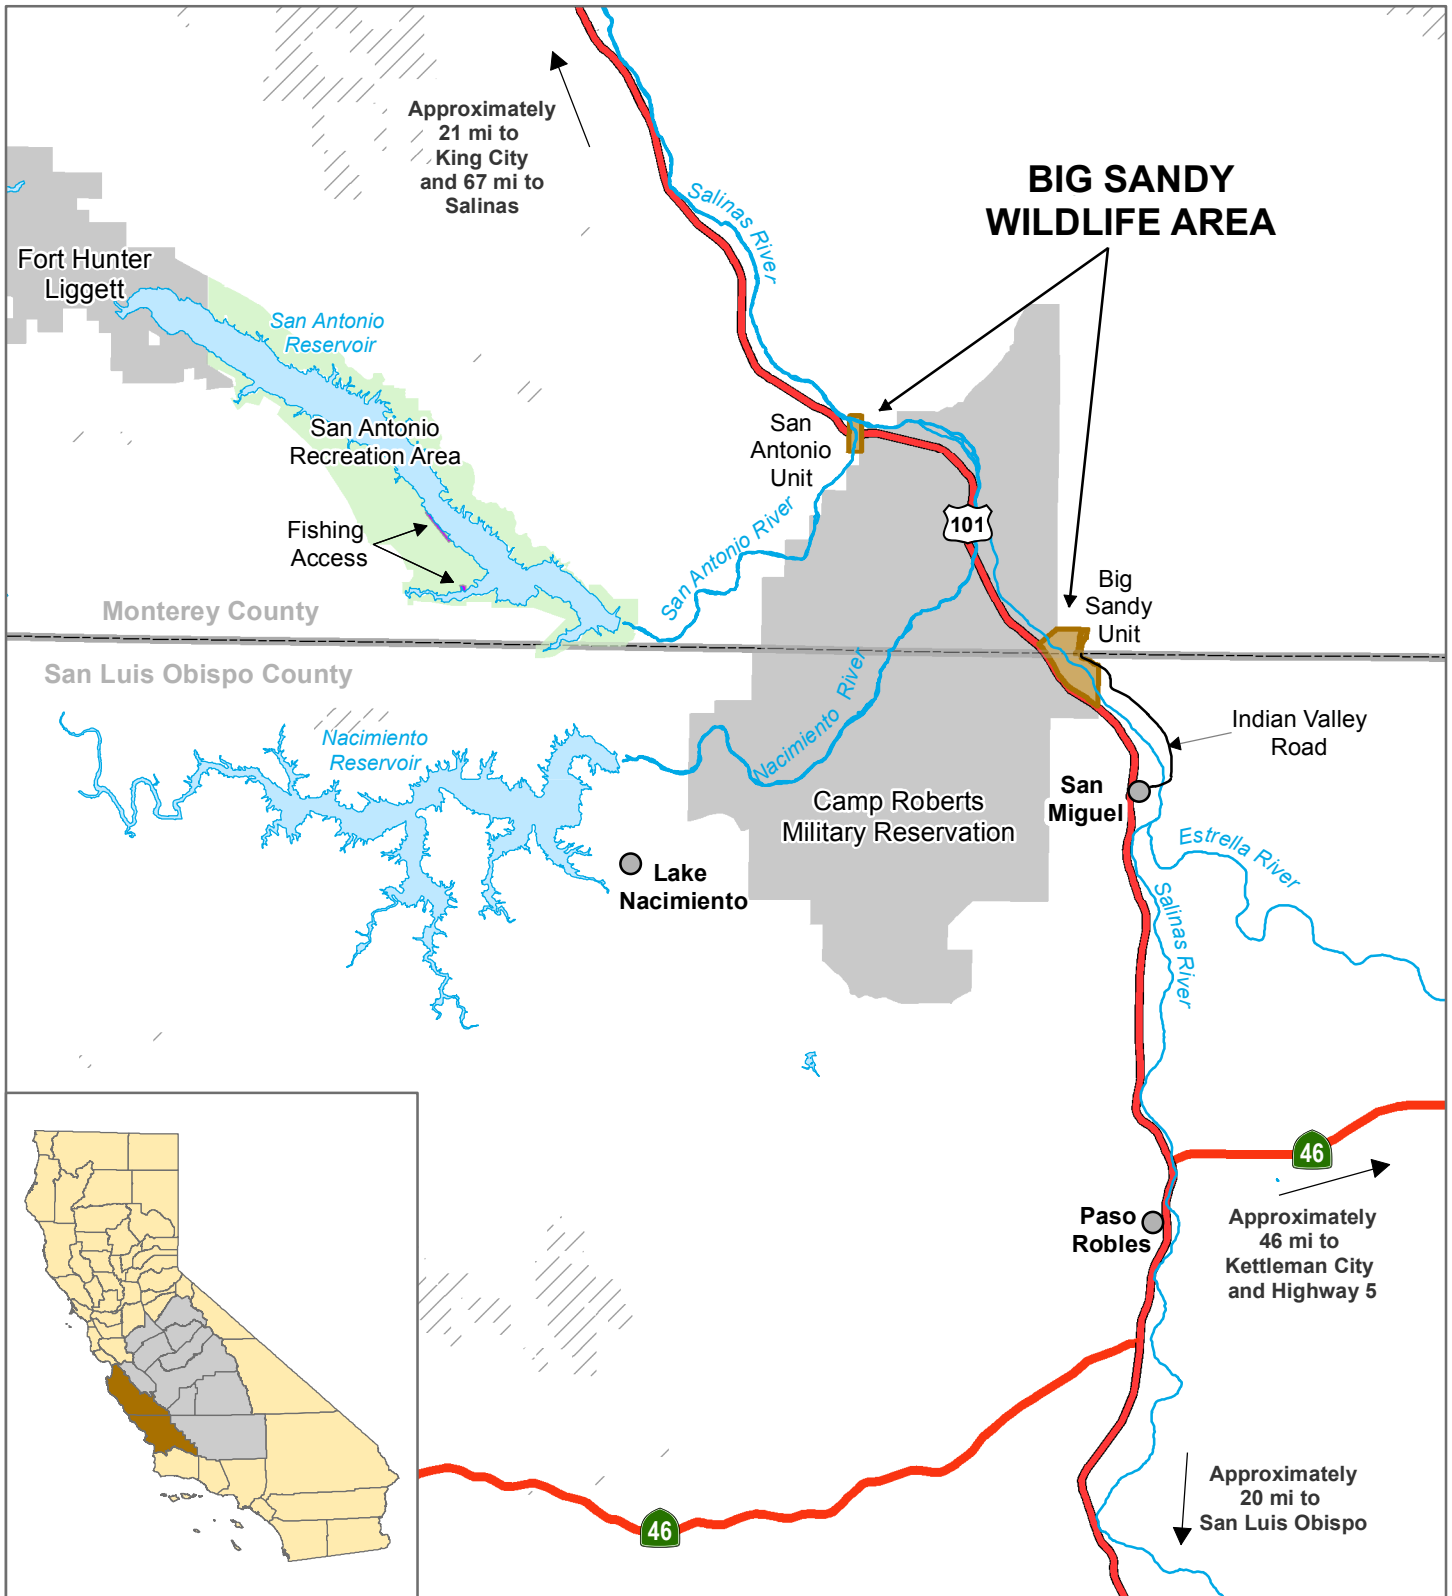

**California Department of Fish and Wildlife
Central Region
BIG SANDY WILDLIFE AREA
Monterey County, San Luis Obispo County**

Wildlife Area	Bureau of Land Management
Fishing Access	U.S. Highway
Military	State Highway
San Antonio Recreation Area	Local Road

Disclaimer: Boundaries are approximate. Maps are intended for general purposes only.

October 2018 - WLB