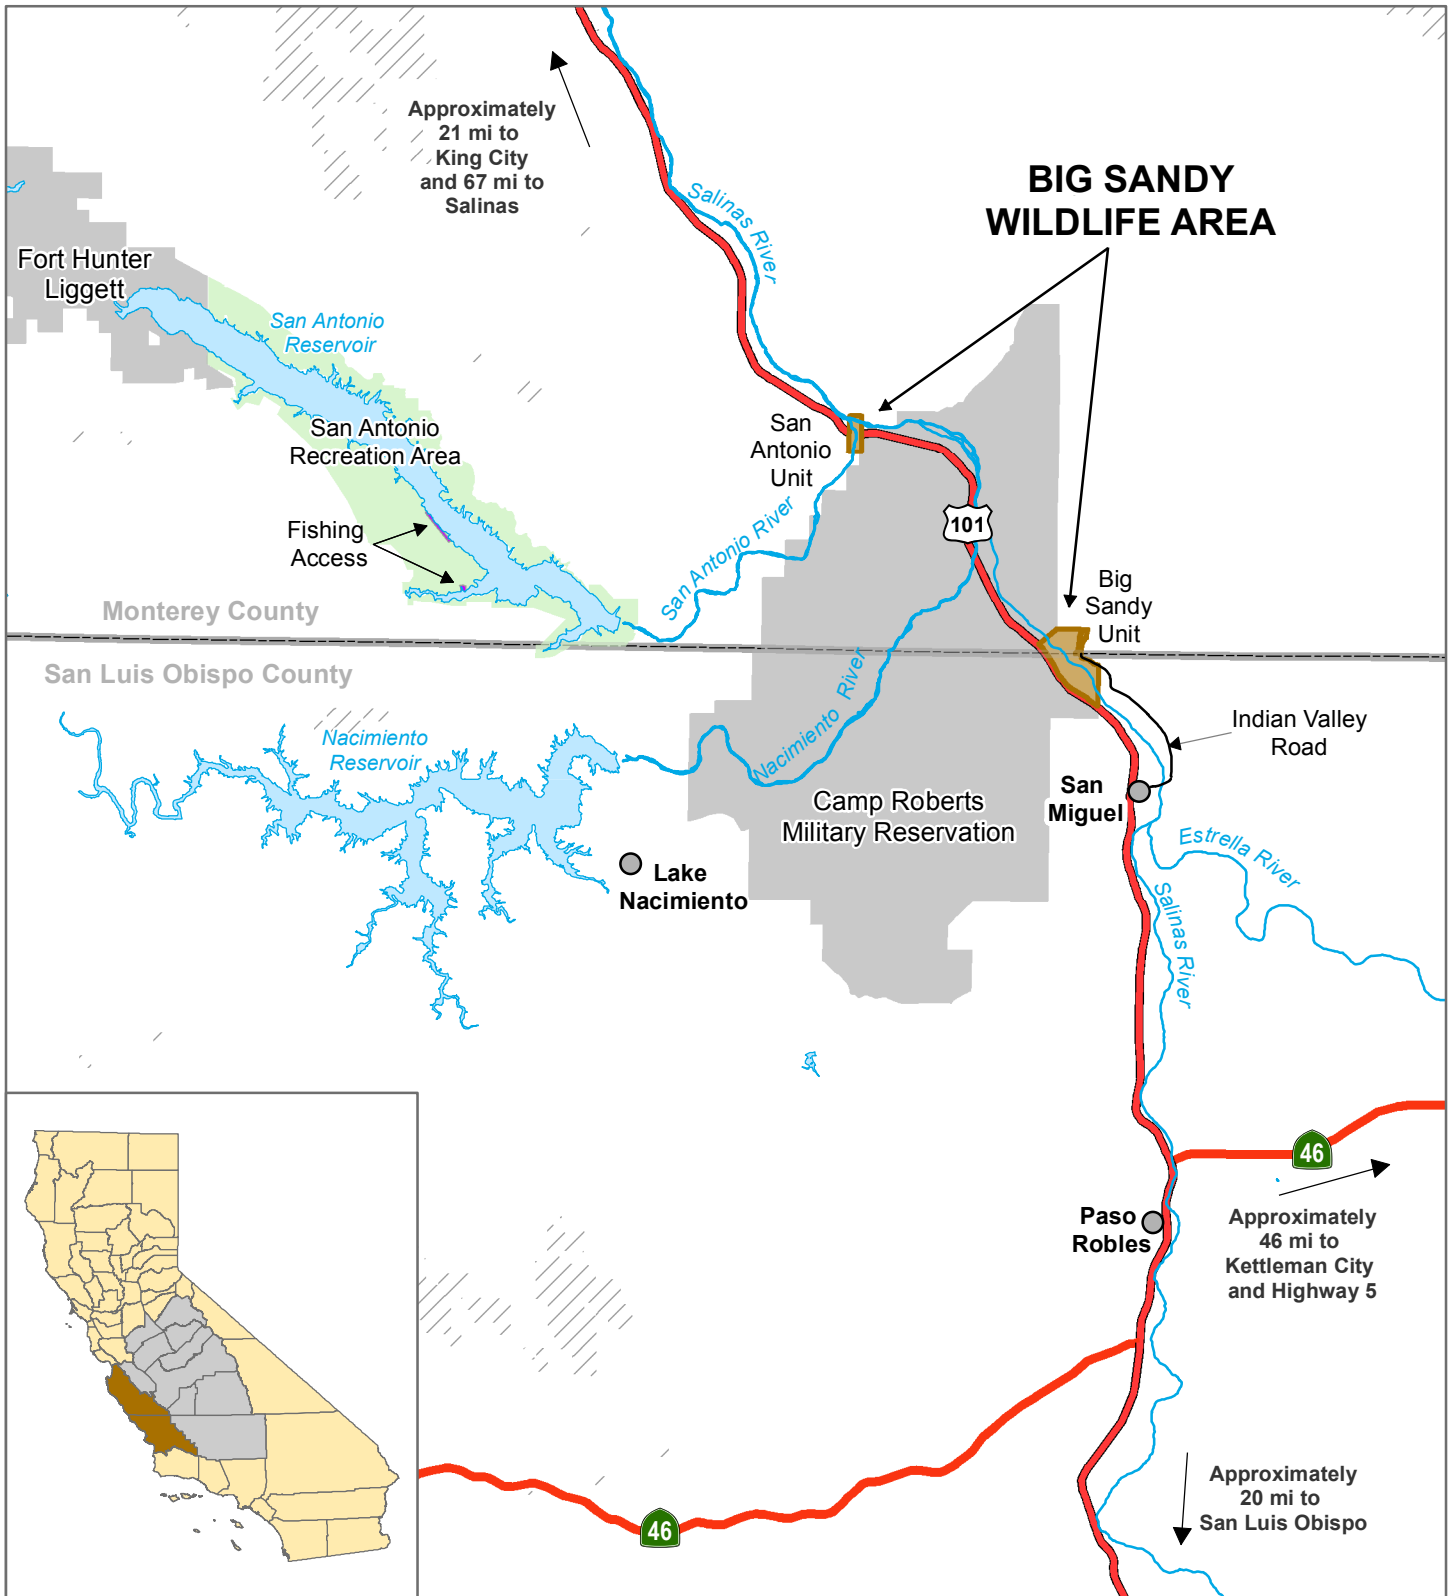

**California Department of Fish and Wildlife
Central Region
BIG SANDY WILDLIFE AREA
Monterey County, San Luis Obispo County**

Wildlife Area	Bureau of Land Management
Fishing Access	U.S. Highway
Military	State Highway
San Antonio Recreation Area	Local Road

Disclaimer: Boundaries are approximate.
Maps are intended for general purposes only.

October 2018 - WLB