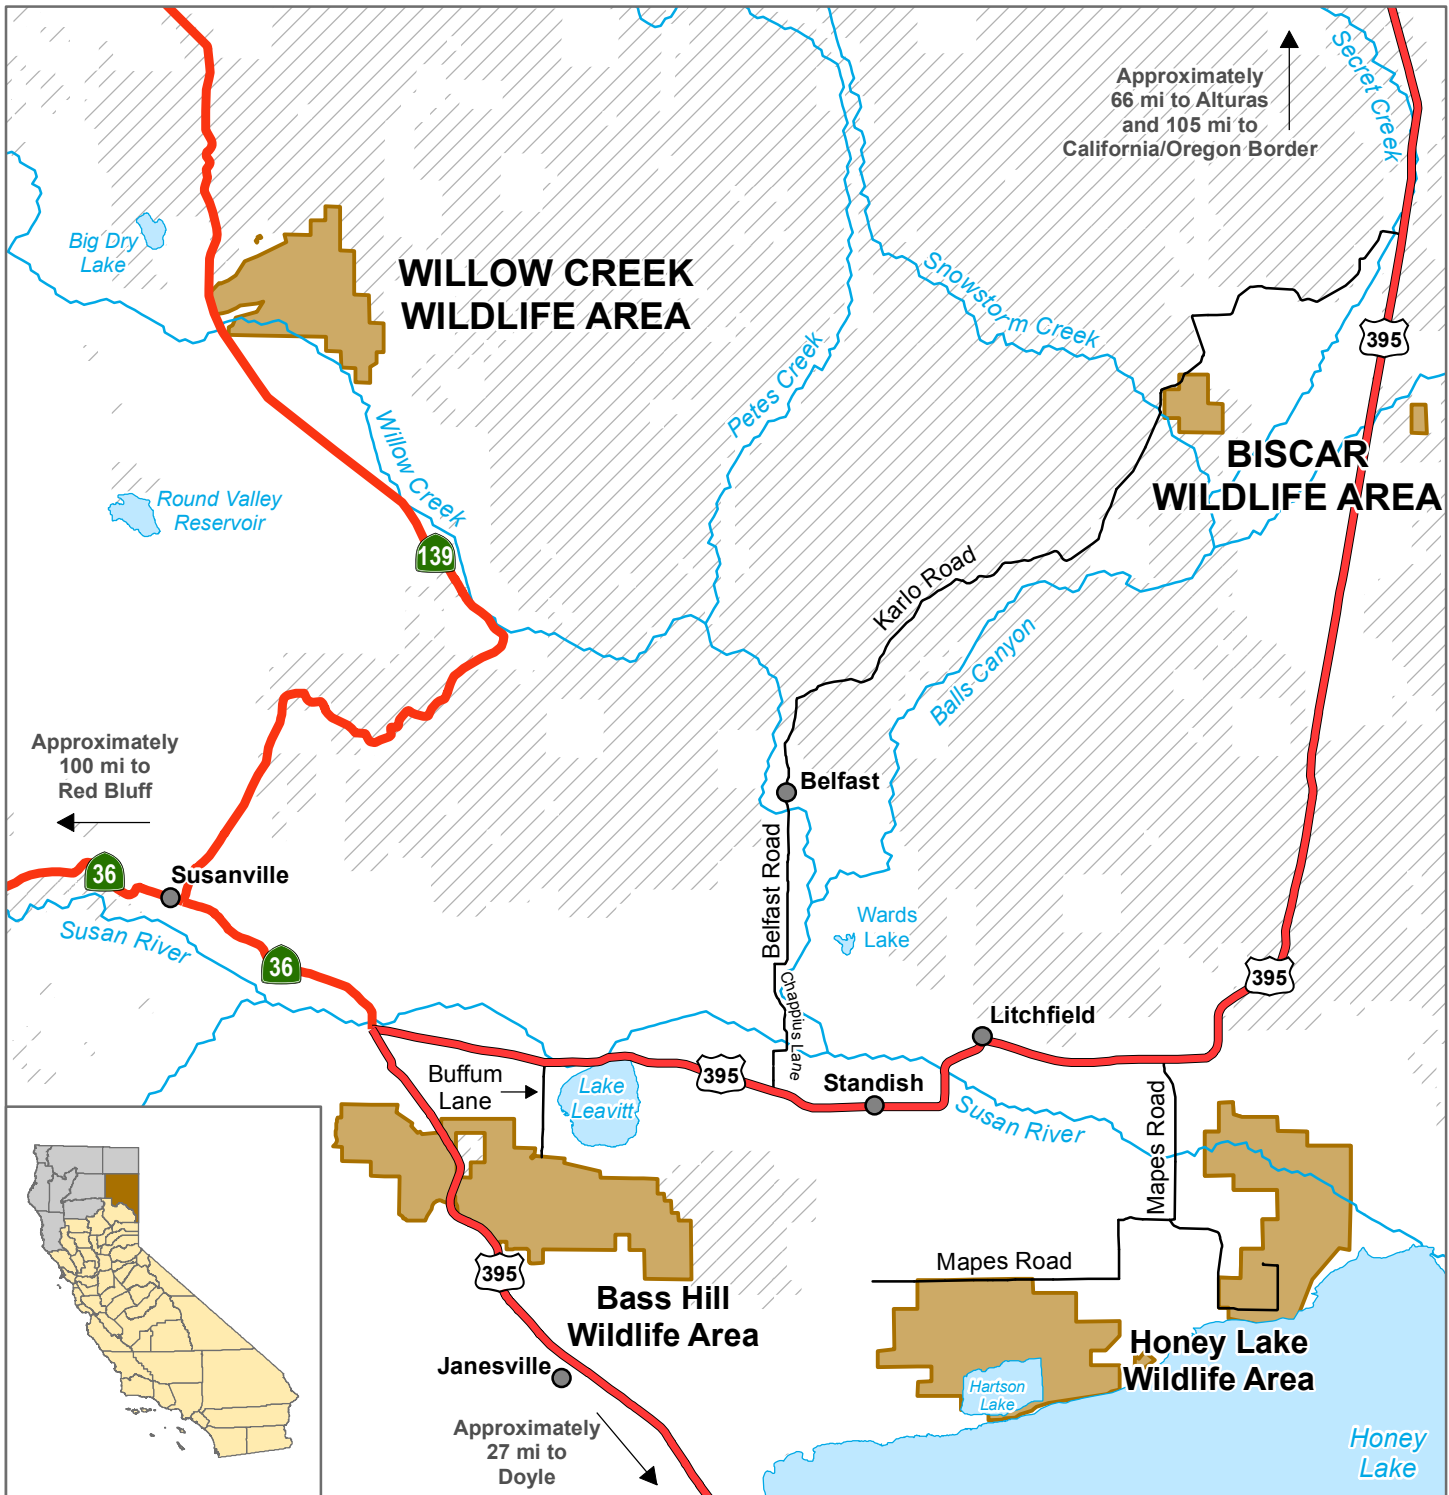

**California Department of Fish and Wildlife  
Northern Region  
BISCAR WILDLIFE AREA  
WILLOW CREEK WILDLIFE AREA  
Lassen County**

- Wildlife Area
- Bureau of Land Management
- U.S. Highway
- State Highway
- Local Road

Disclaimer: Boundaries are approximate.  
Maps are intended for general purposes only.

October 2013 - Lisa Ohara, WLB