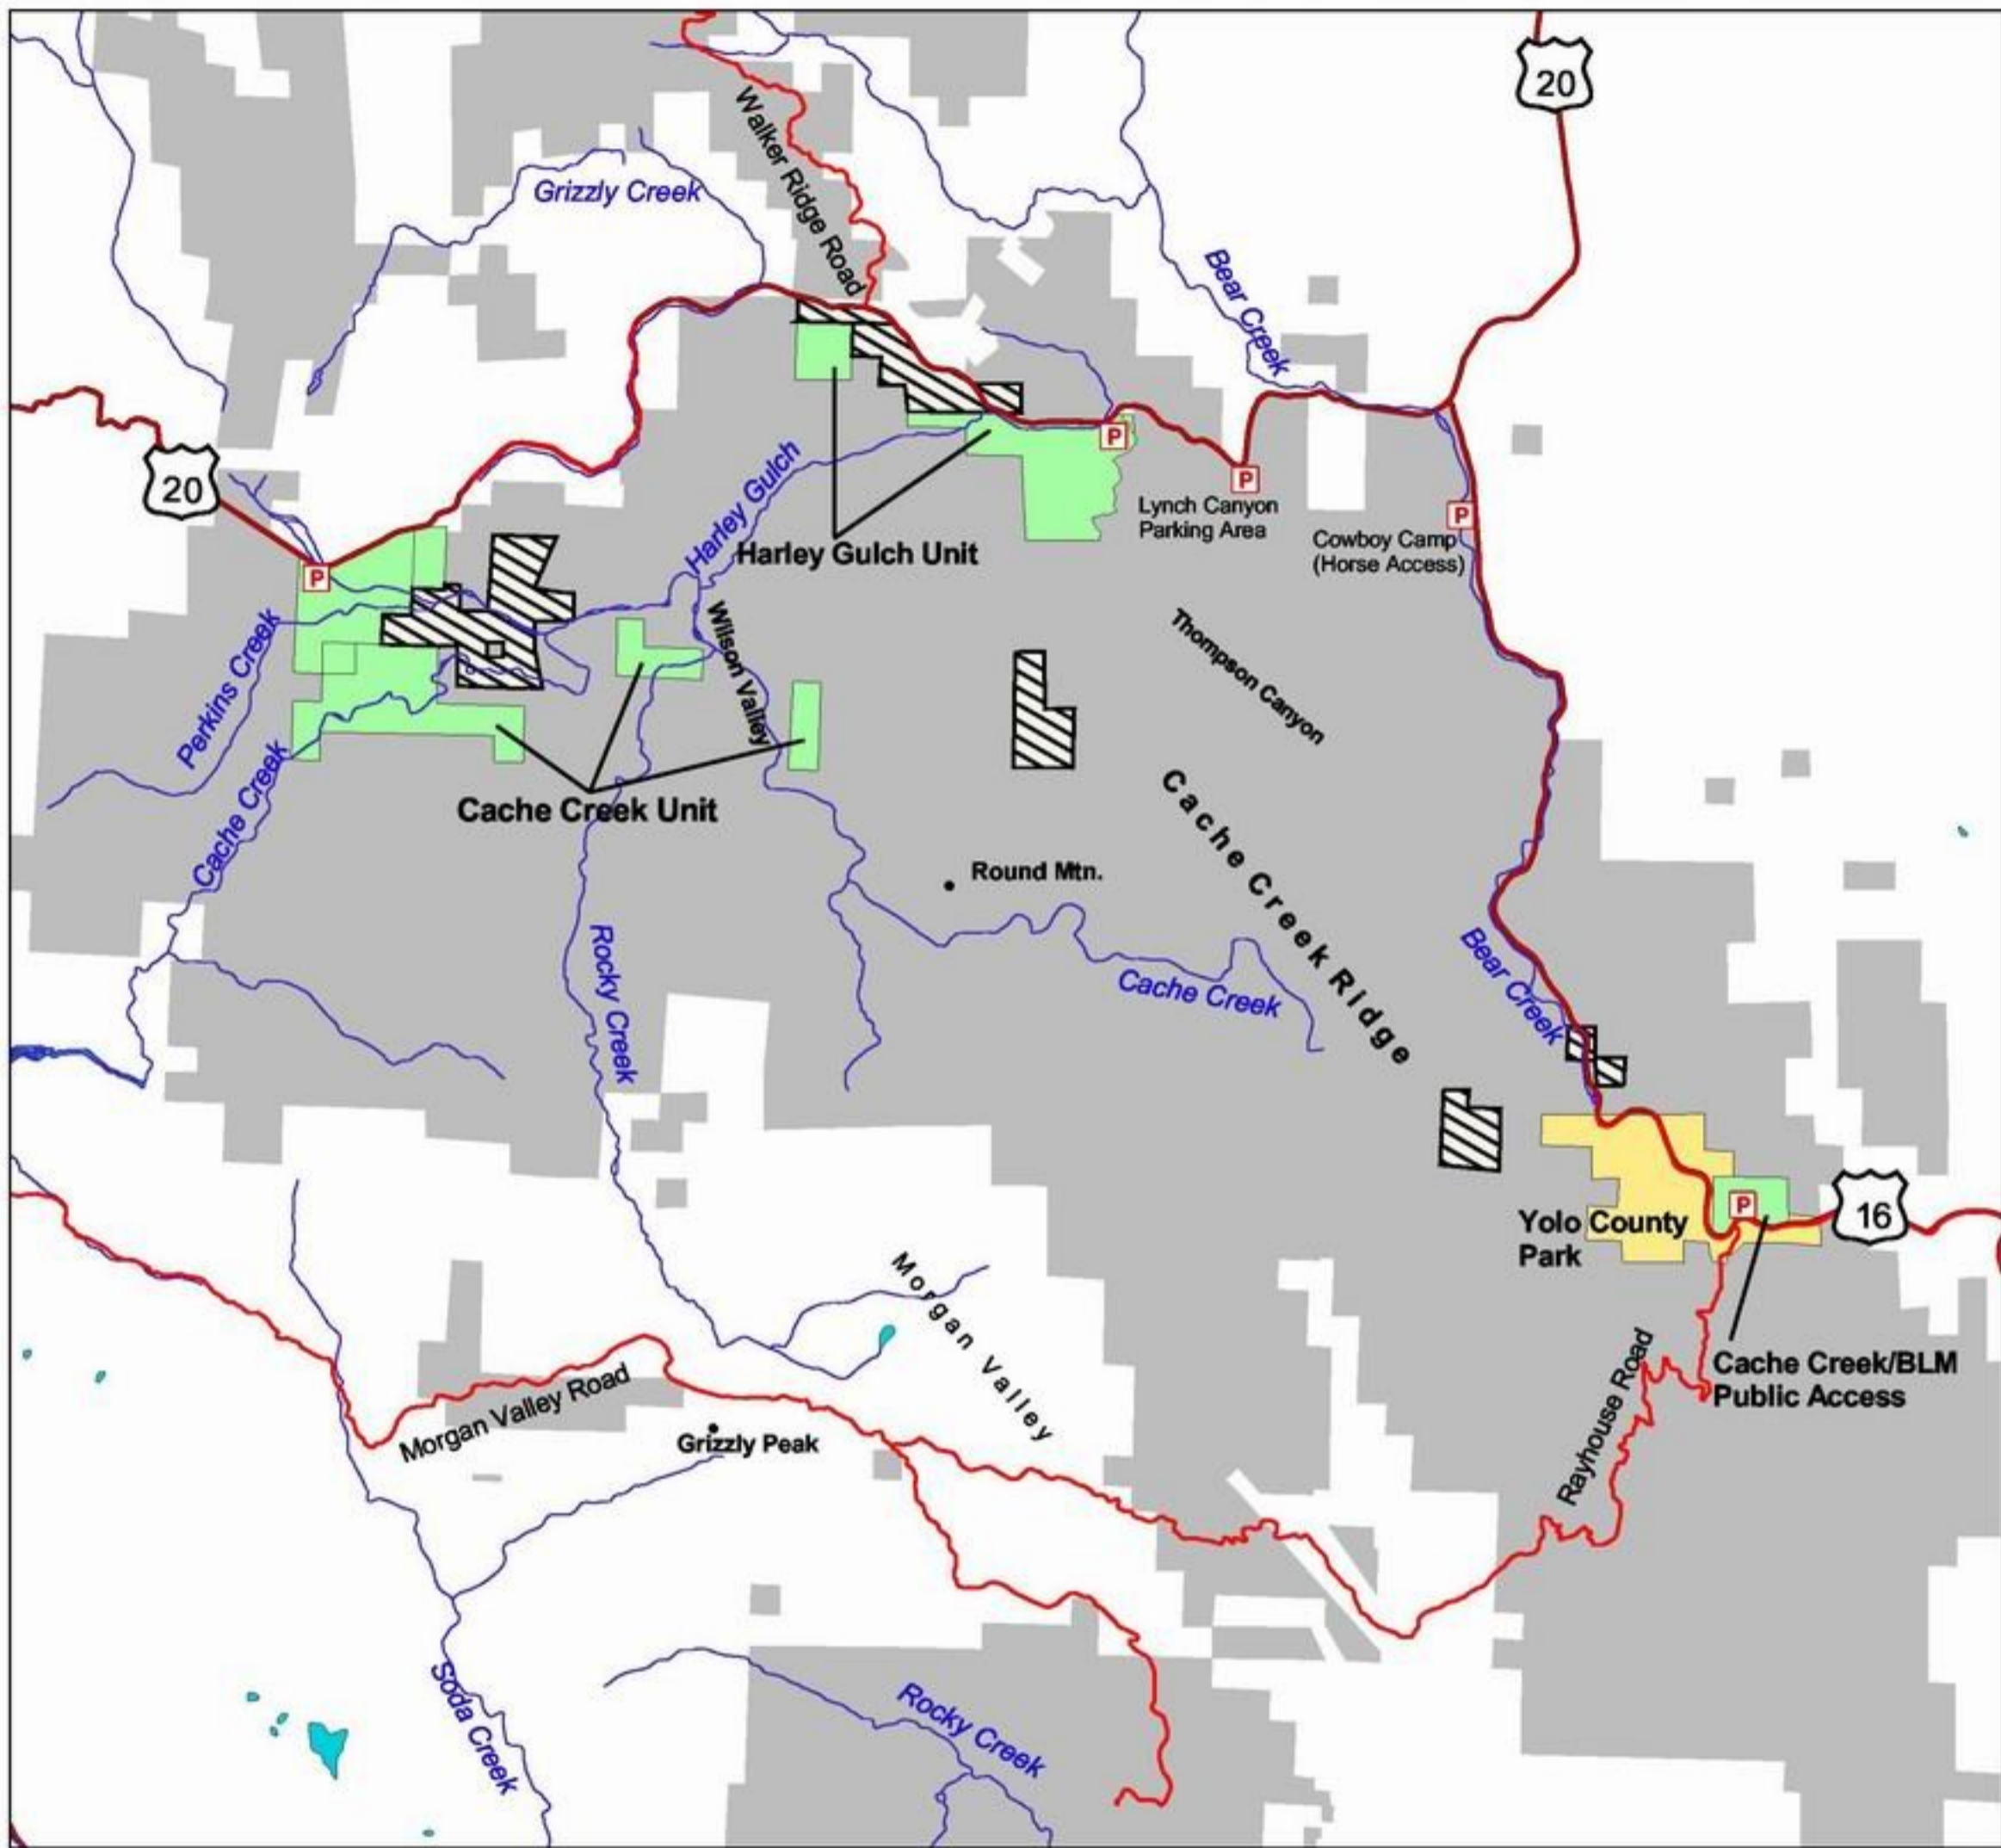

Cache Creek Wildlife Area and BLM Cache Creek Natural Area

Legend

DFG Cache Creek WA	State Highway
BLM Property	County Road
Canyon County Park (No Hunting)	Parking Areas
Private Property	

One Inch = 1.59 Miles