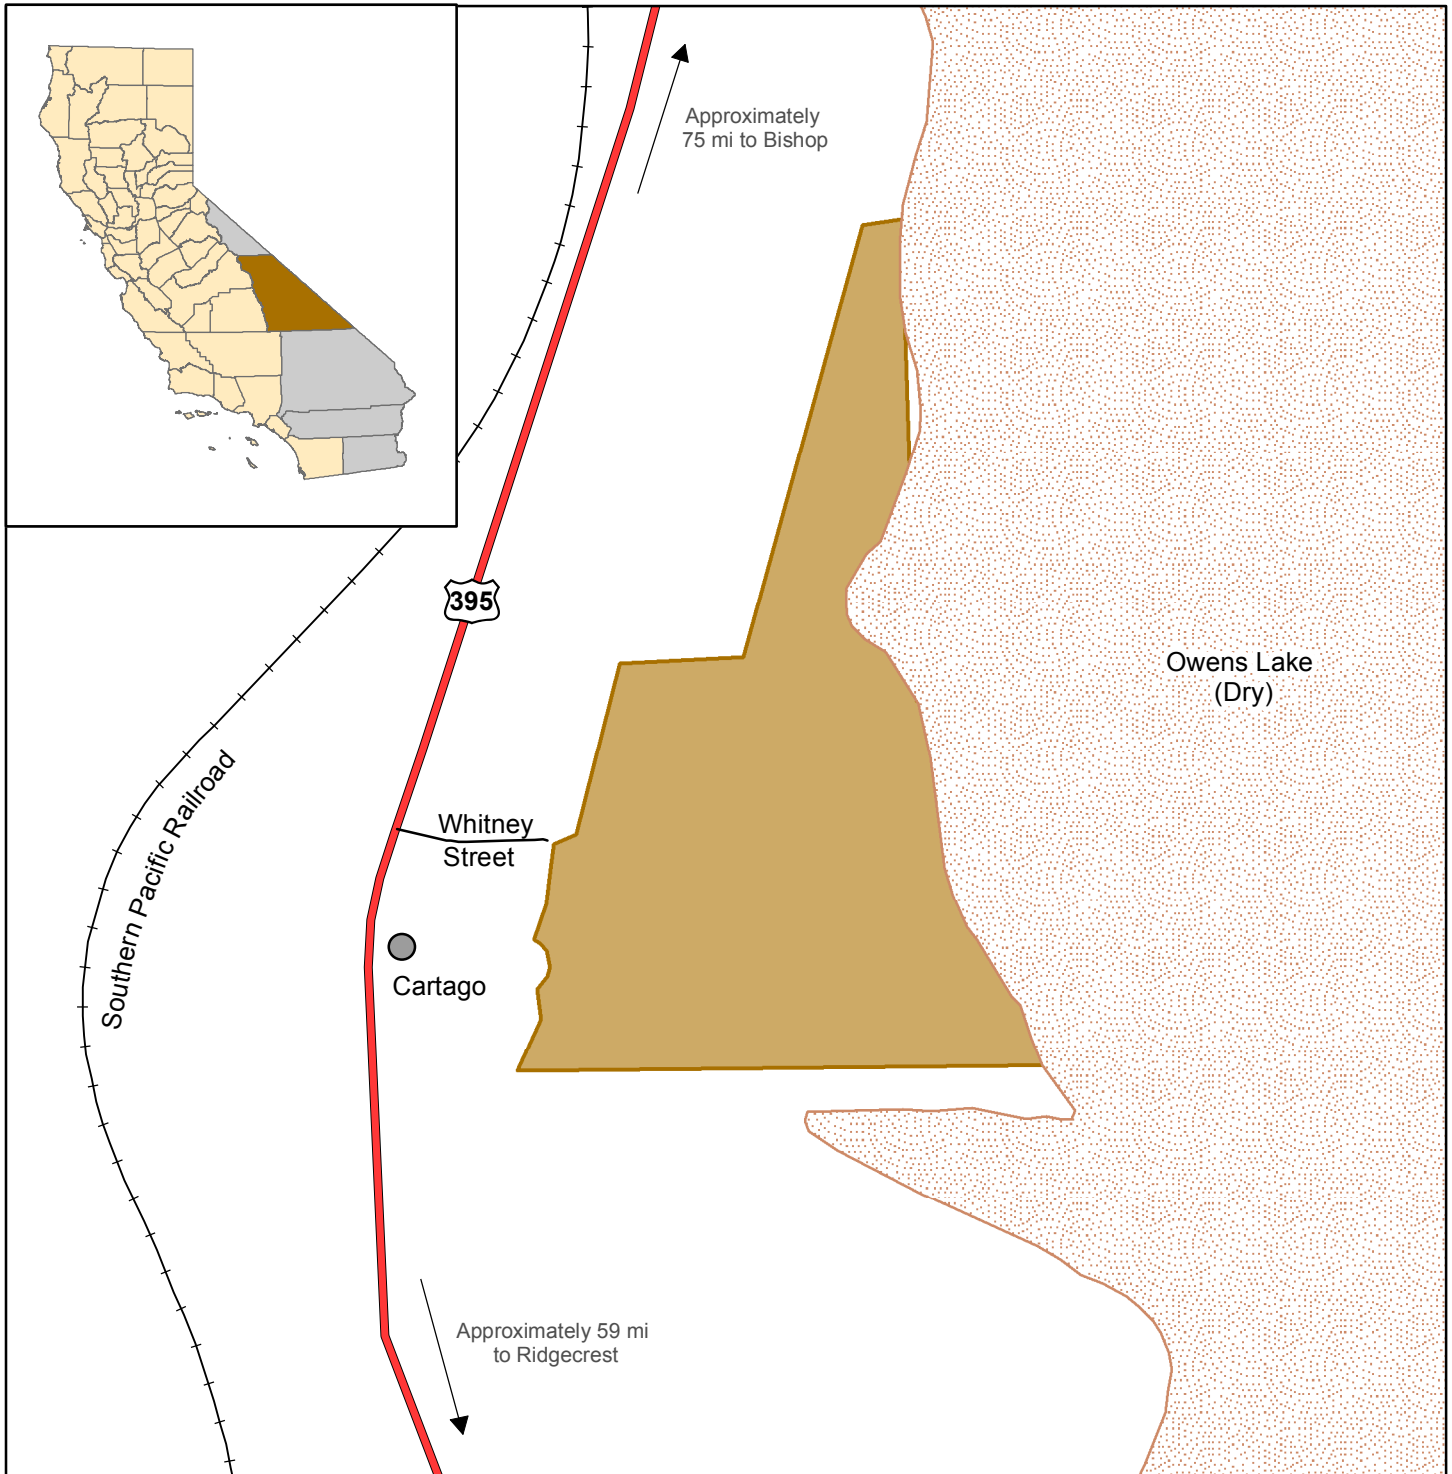

# California Department of Fish and Wildlife Inland Deserts Region CARTAGO WILDLIFE AREA Inyo County

 Wildlife Area	 US Highway	 
 Lake	 Local Road	
	 Railroad	

Disclaimer: Boundaries are approximate. Maps are intended for general purposes only. December 2014 - WLB