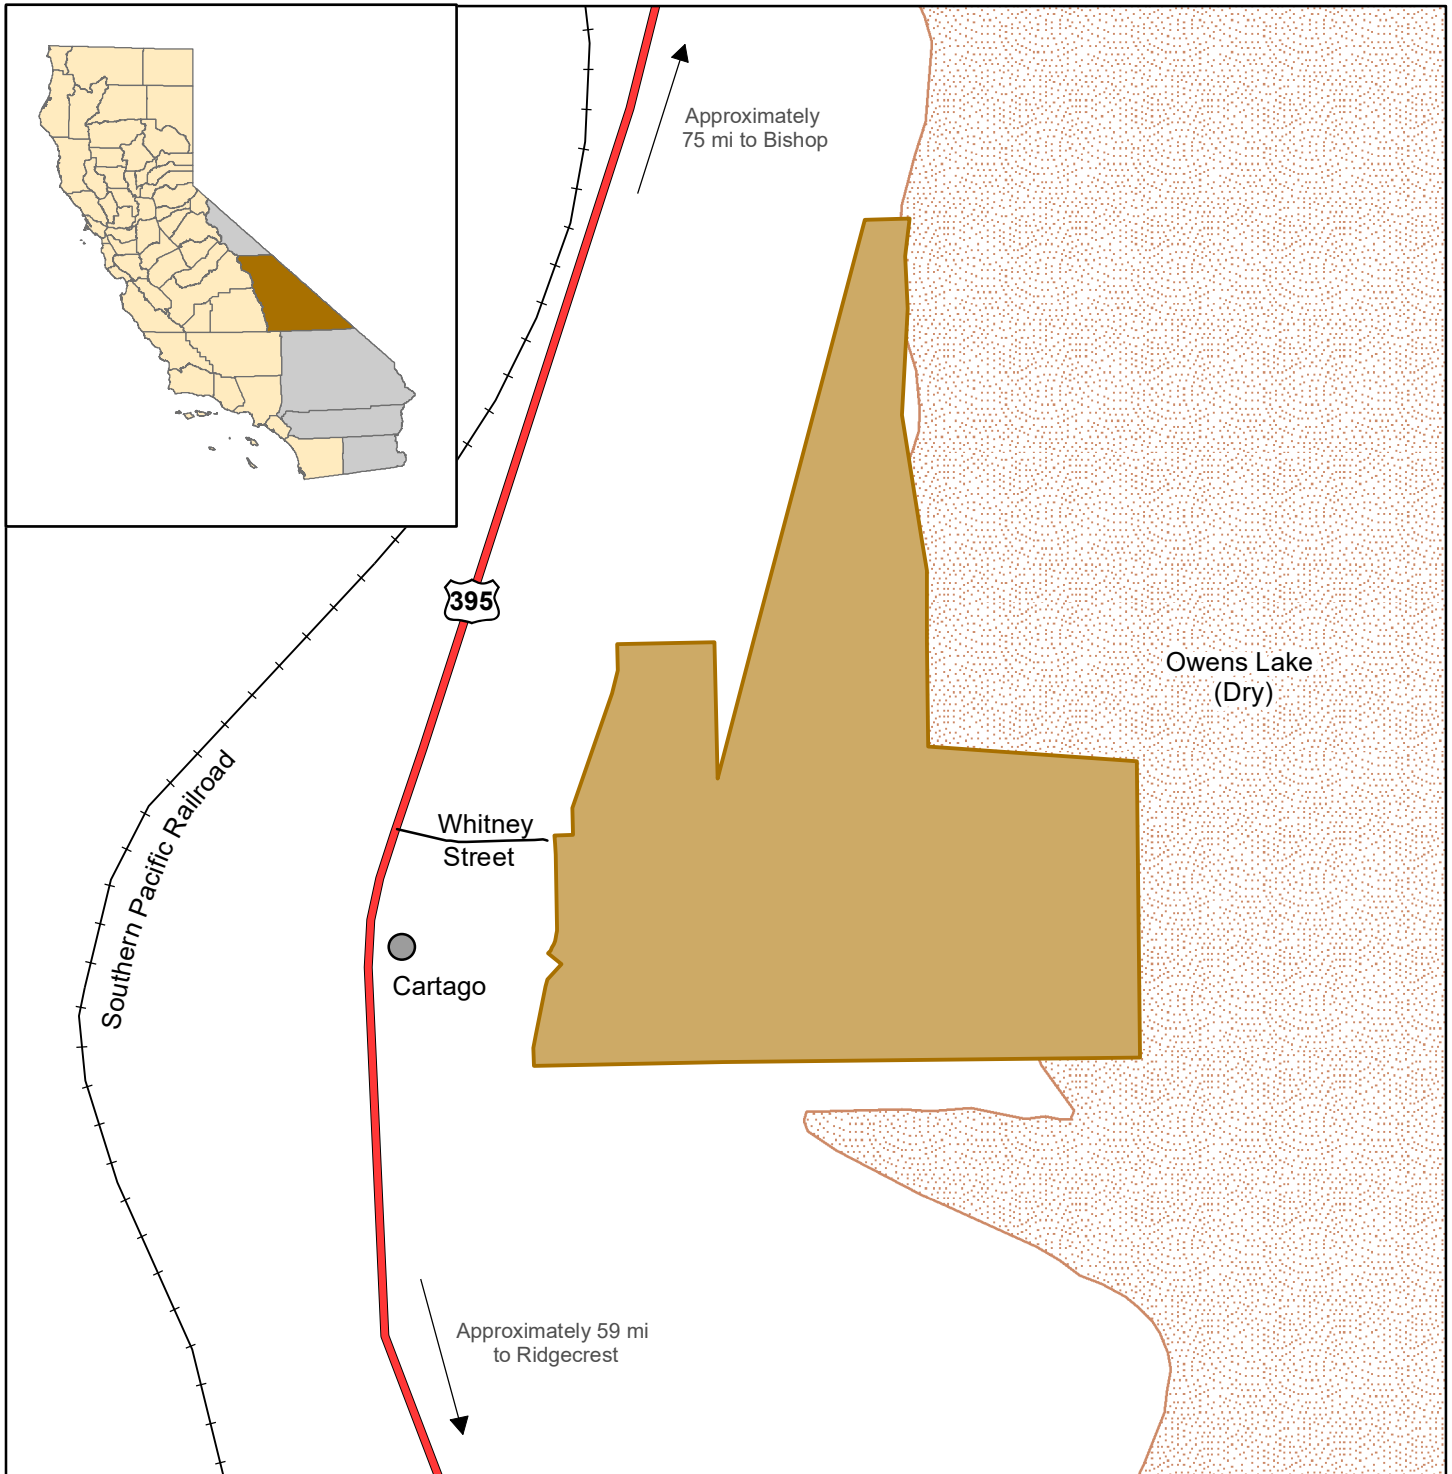

California Department of Fish and Wildlife Inland Deserts Region CARTAGO WILDLIFE AREA Inyo County

 Wildlife Area	 US Highway
 Lake	 Local Road
	 Railroad

N

0 | | 0.5 Miles