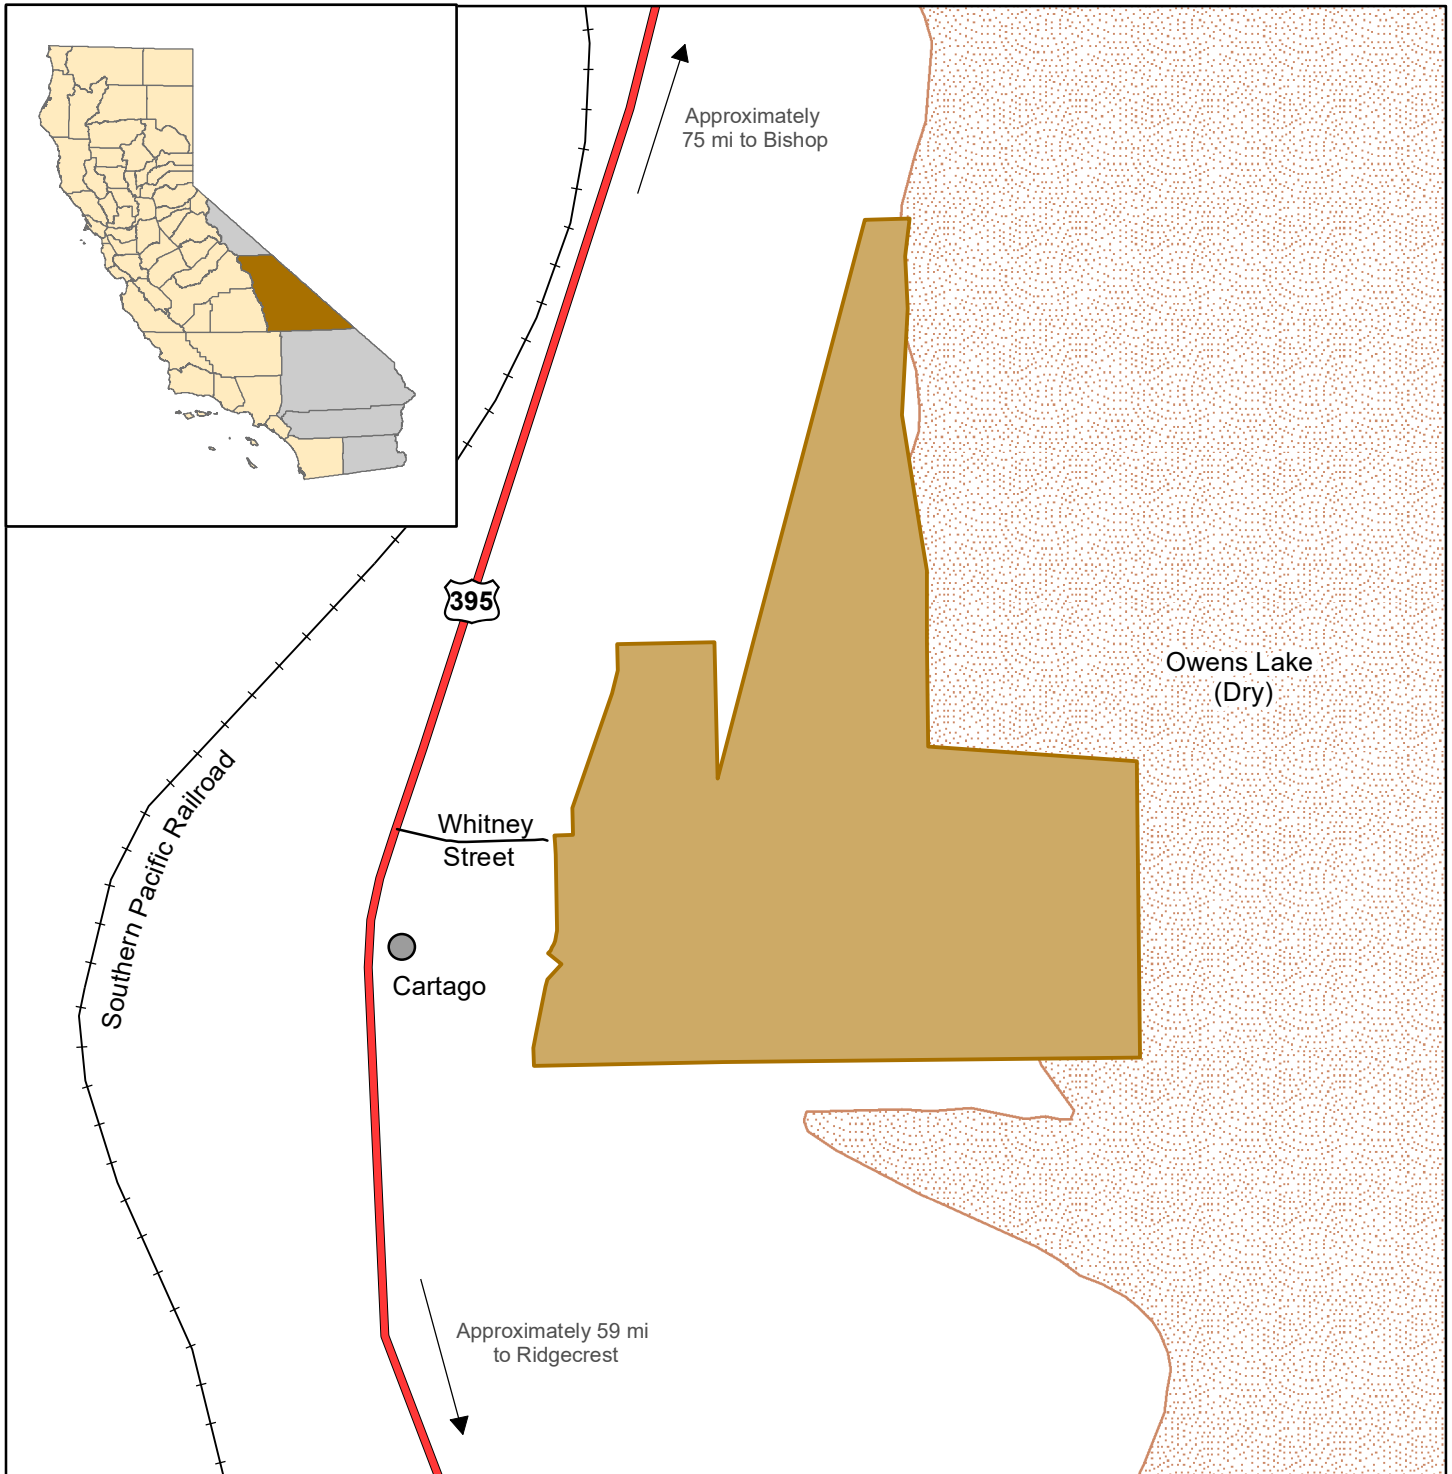

California Department of Fish and Wildlife Inland Deserts Region CARTAGO WILDLIFE AREA Inyo County

	Wildlife Area		US Highway
	Lake		Local Road
			Railroad

Disclaimer: Boundaries are approximate.
Maps are intended for general purposes only.