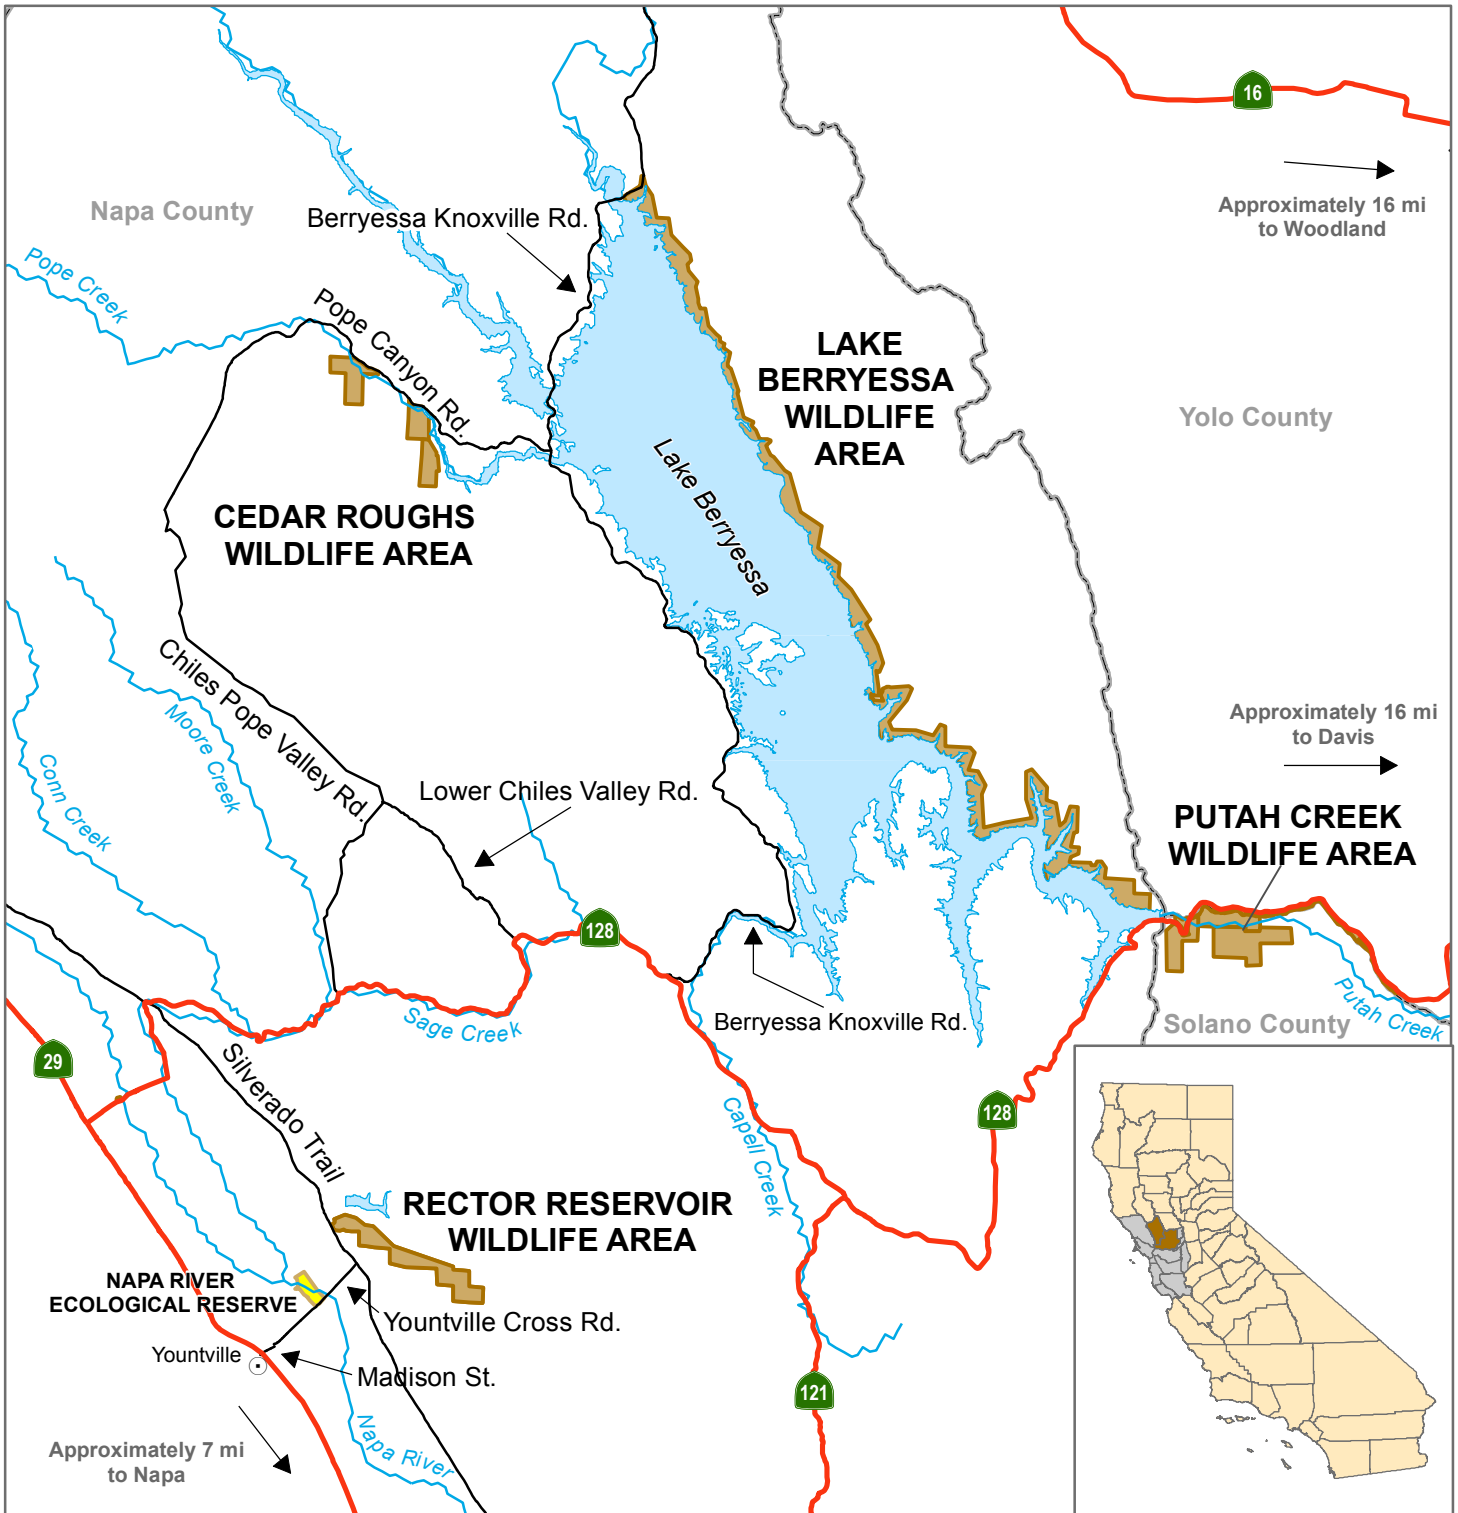

**California Department of Fish and Wildlife
 Bay Delta Region
 CEDAR ROUGHS WA, PUTAH CREEK WA
 LAKE BERRYESSA WA, RECTOR RESERVOIR WA
 Napa, Solano Counties**

 Wildlife Area	 State Highway	 
 Ecological Reserve	 Local Road	

Disclaimer: Boundaries are approximate.
 Maps are intended for general purposes only.

December 2014 - WLB