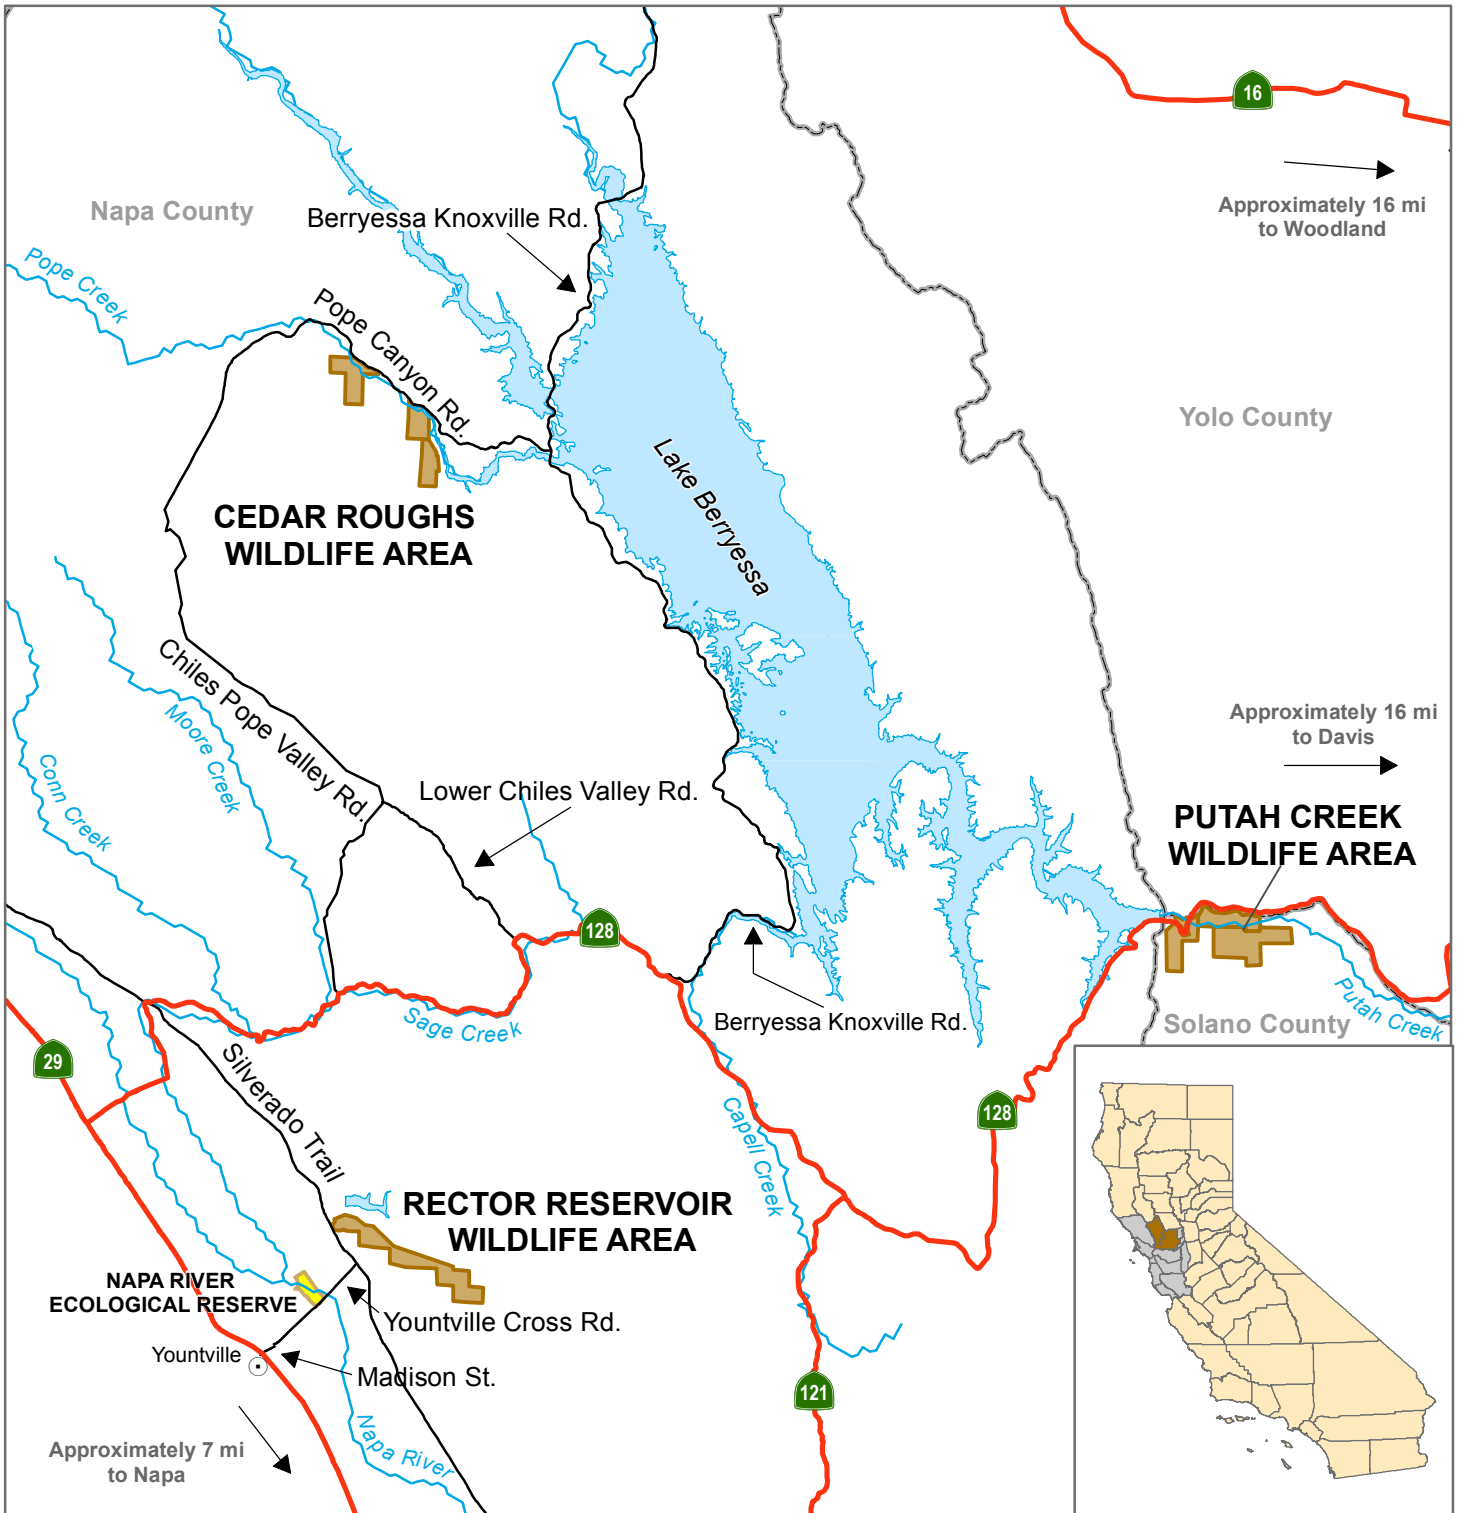

California Department of Fish and Wildlife

Bay Delta Region

CEDAR ROUGHS WA, PUTAH CREEK WA RECTOR RESERVOIR WA

Napa, Solano Counties

	Wildlife Area		State Highway
	Ecological Reserve		Local Road

Disclaimer: Boundaries are approximate.
Maps are intended for general purposes only.