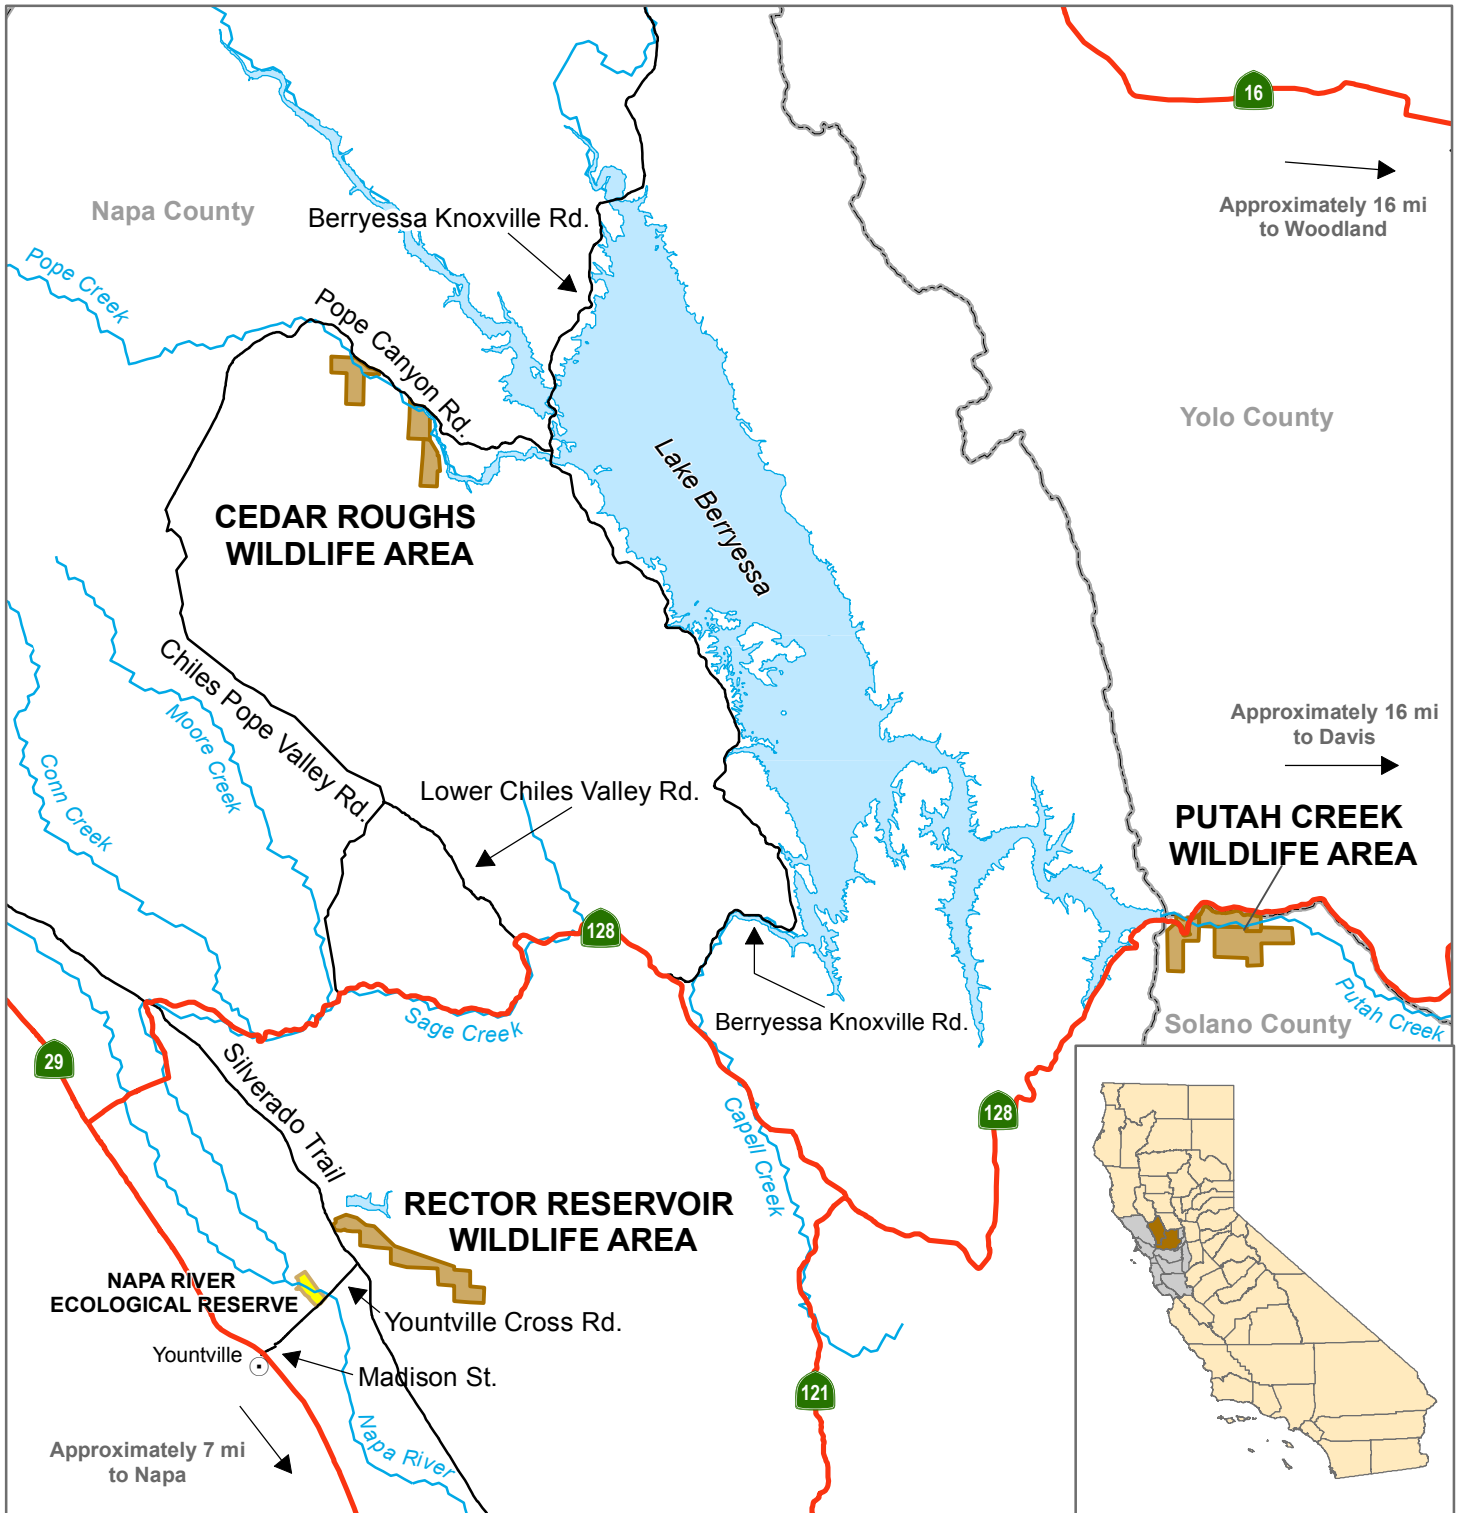

California Department of Fish and Wildlife
Bay Delta Region
CEDAR ROUGHS WA, PUTAH CREEK WA
RECTOR RESERVOIR WA
Napa, Solano Counties

| | | |
|--|---|--|
|  Wildlife Area |  State Highway |   |
|  Ecological Reserve |  Local Road | |

Disclaimer: Boundaries are approximate.
 Maps are intended for general purposes only.

October 2017 - WLB