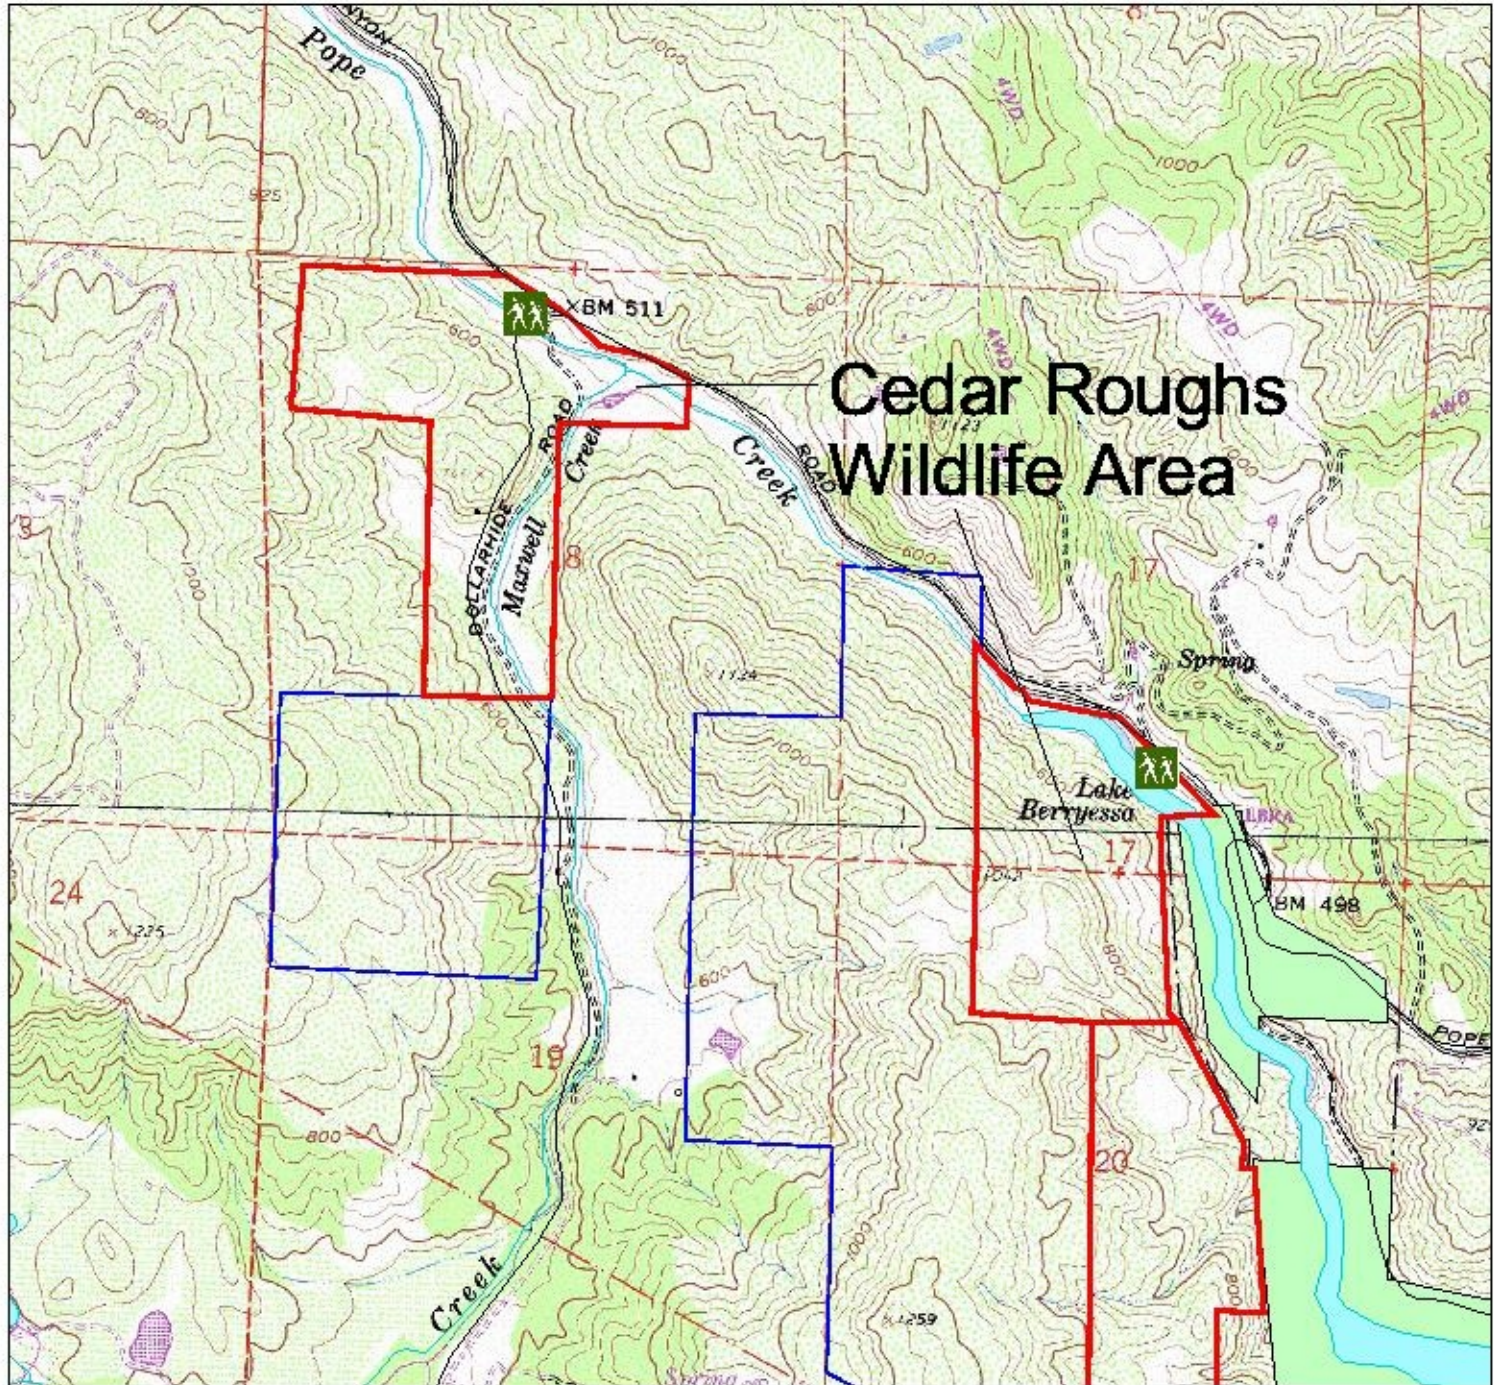

California Department of Fish and Game
 Bay Delta Region
 Cedar Roughs Wildlife Area

Cedar Roughs
 Wildlife Area

Legend

- Cedar Roughs Wildlife Area
- Bureau of Land Management
- Bureau of Reclamation Boundary
- County Road
- Access area

One Inch = 0.4 Miles