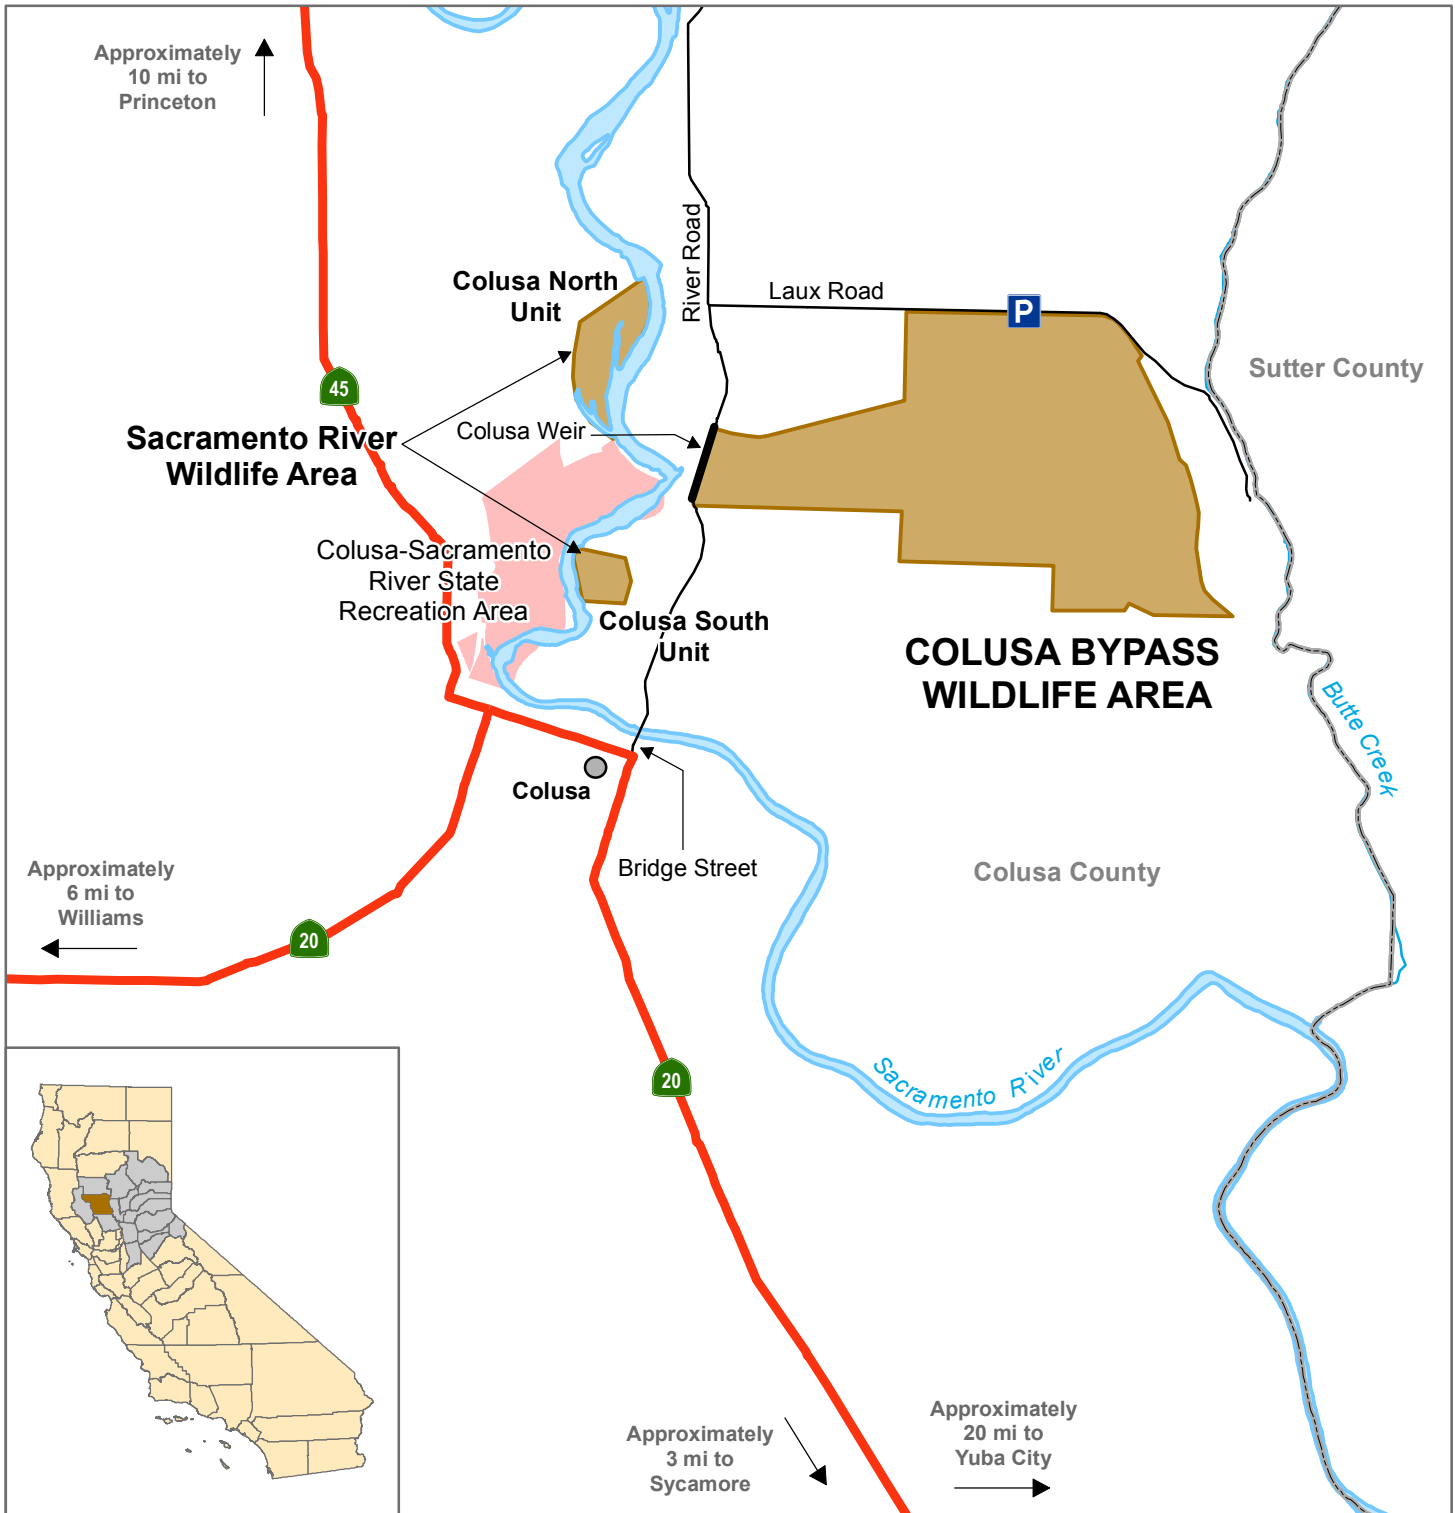

California Department of Fish and Wildlife North Central Region COLUSA BYPASS WILDLIFE AREA Colusa County

Wildlife Area	State Highway	 N 0 1 Miles
State Recreation Area	Local Road	
Parking		

Disclaimer: Boundaries are approximate.
Maps are intended for general purposes only.