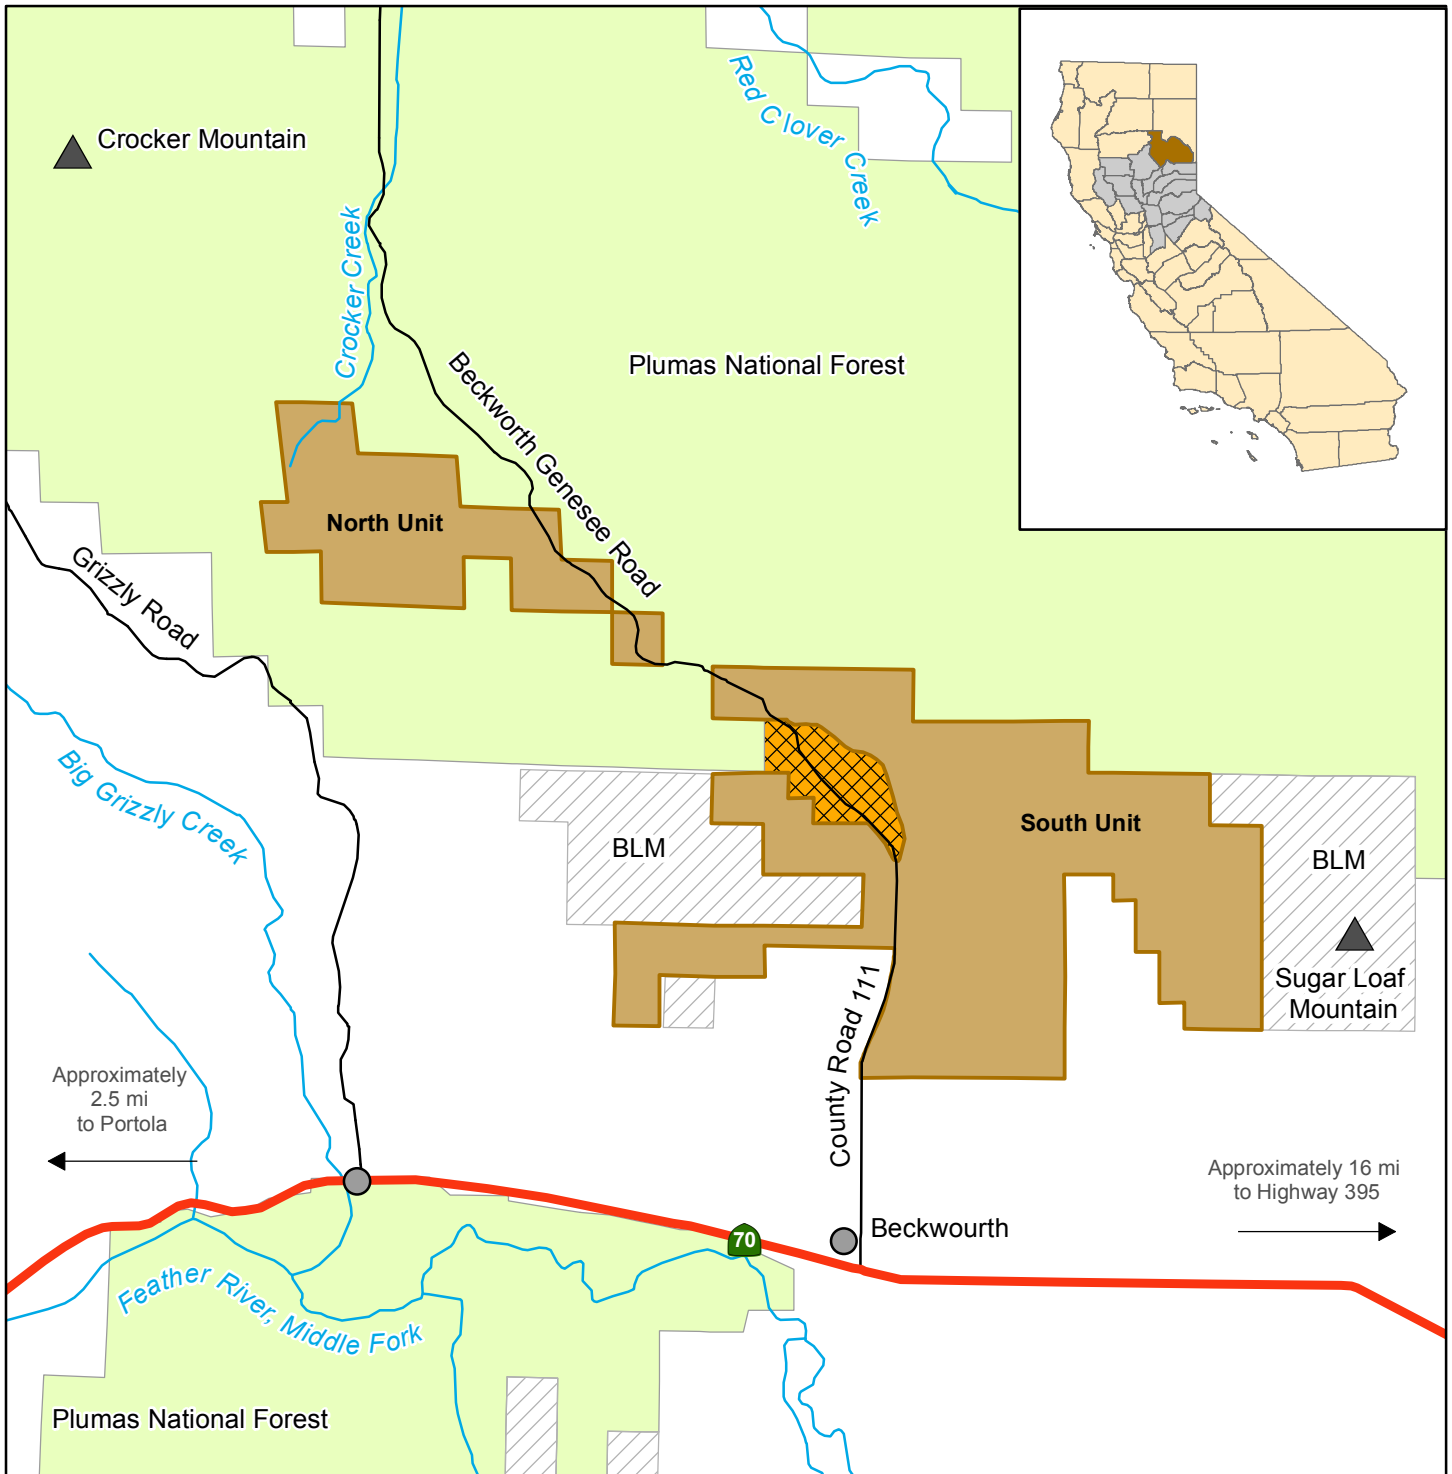

California Department of Fish and Wildlife North Central Region CROCKER MEADOWS WILDLIFE AREA Plumas County

Wildlife Area	Private Property
US Bureau of Land Management	Local Road
National Forest	State Highway

Disclaimer: Boundaries are approximate.
Maps are intended for general purposes only.

November 2017 - WLB