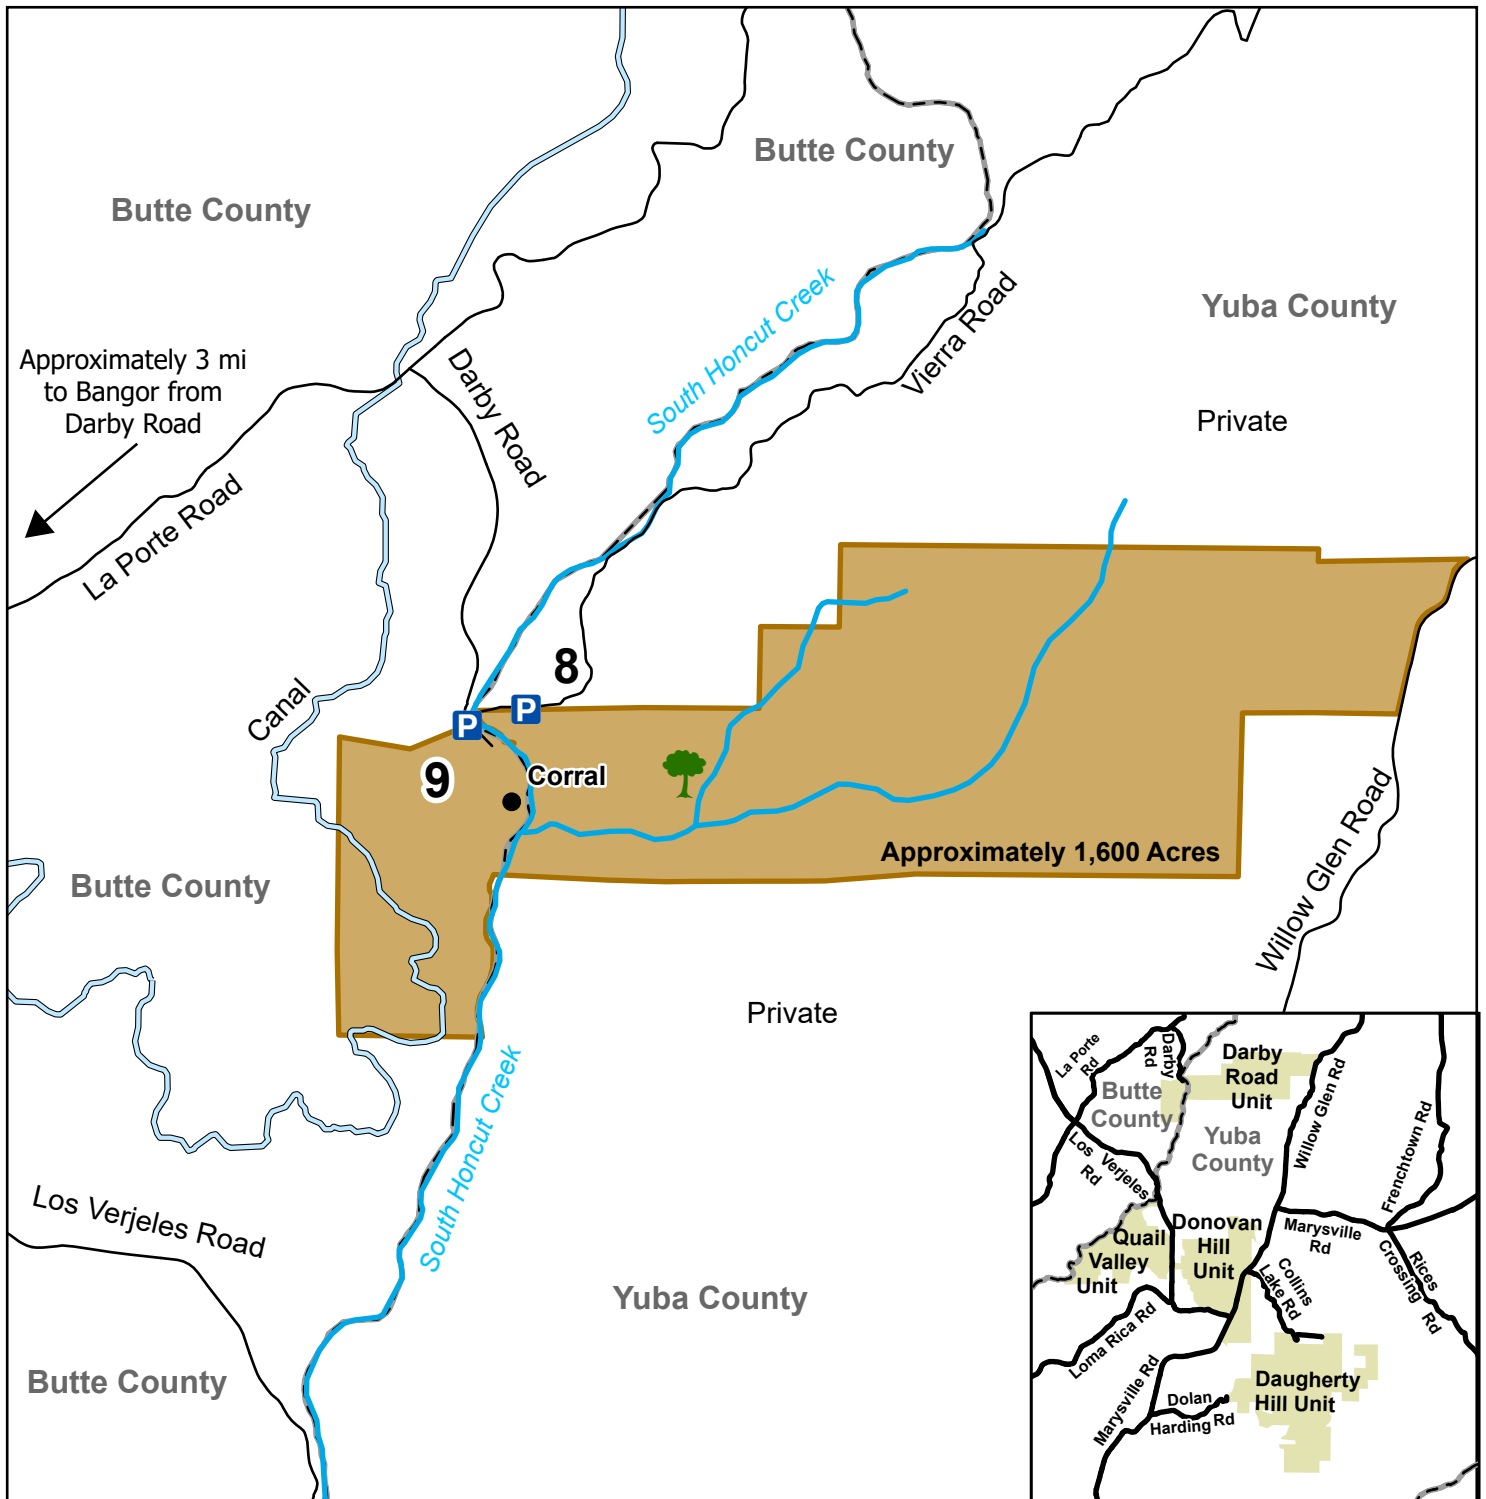

California Department of Fish and Wildlife
 North Central Region
DARBY ROAD UNIT
DAUGHERTY HILL WILDLIFE AREA
 Yuba and Butte Counties

Wildlife Area	Olive Orchard	Canal
Parking	Local Road	Creek

0
1 Miles

Disclaimer: Boundaries are approximate.
 Map intended for general purposes only.