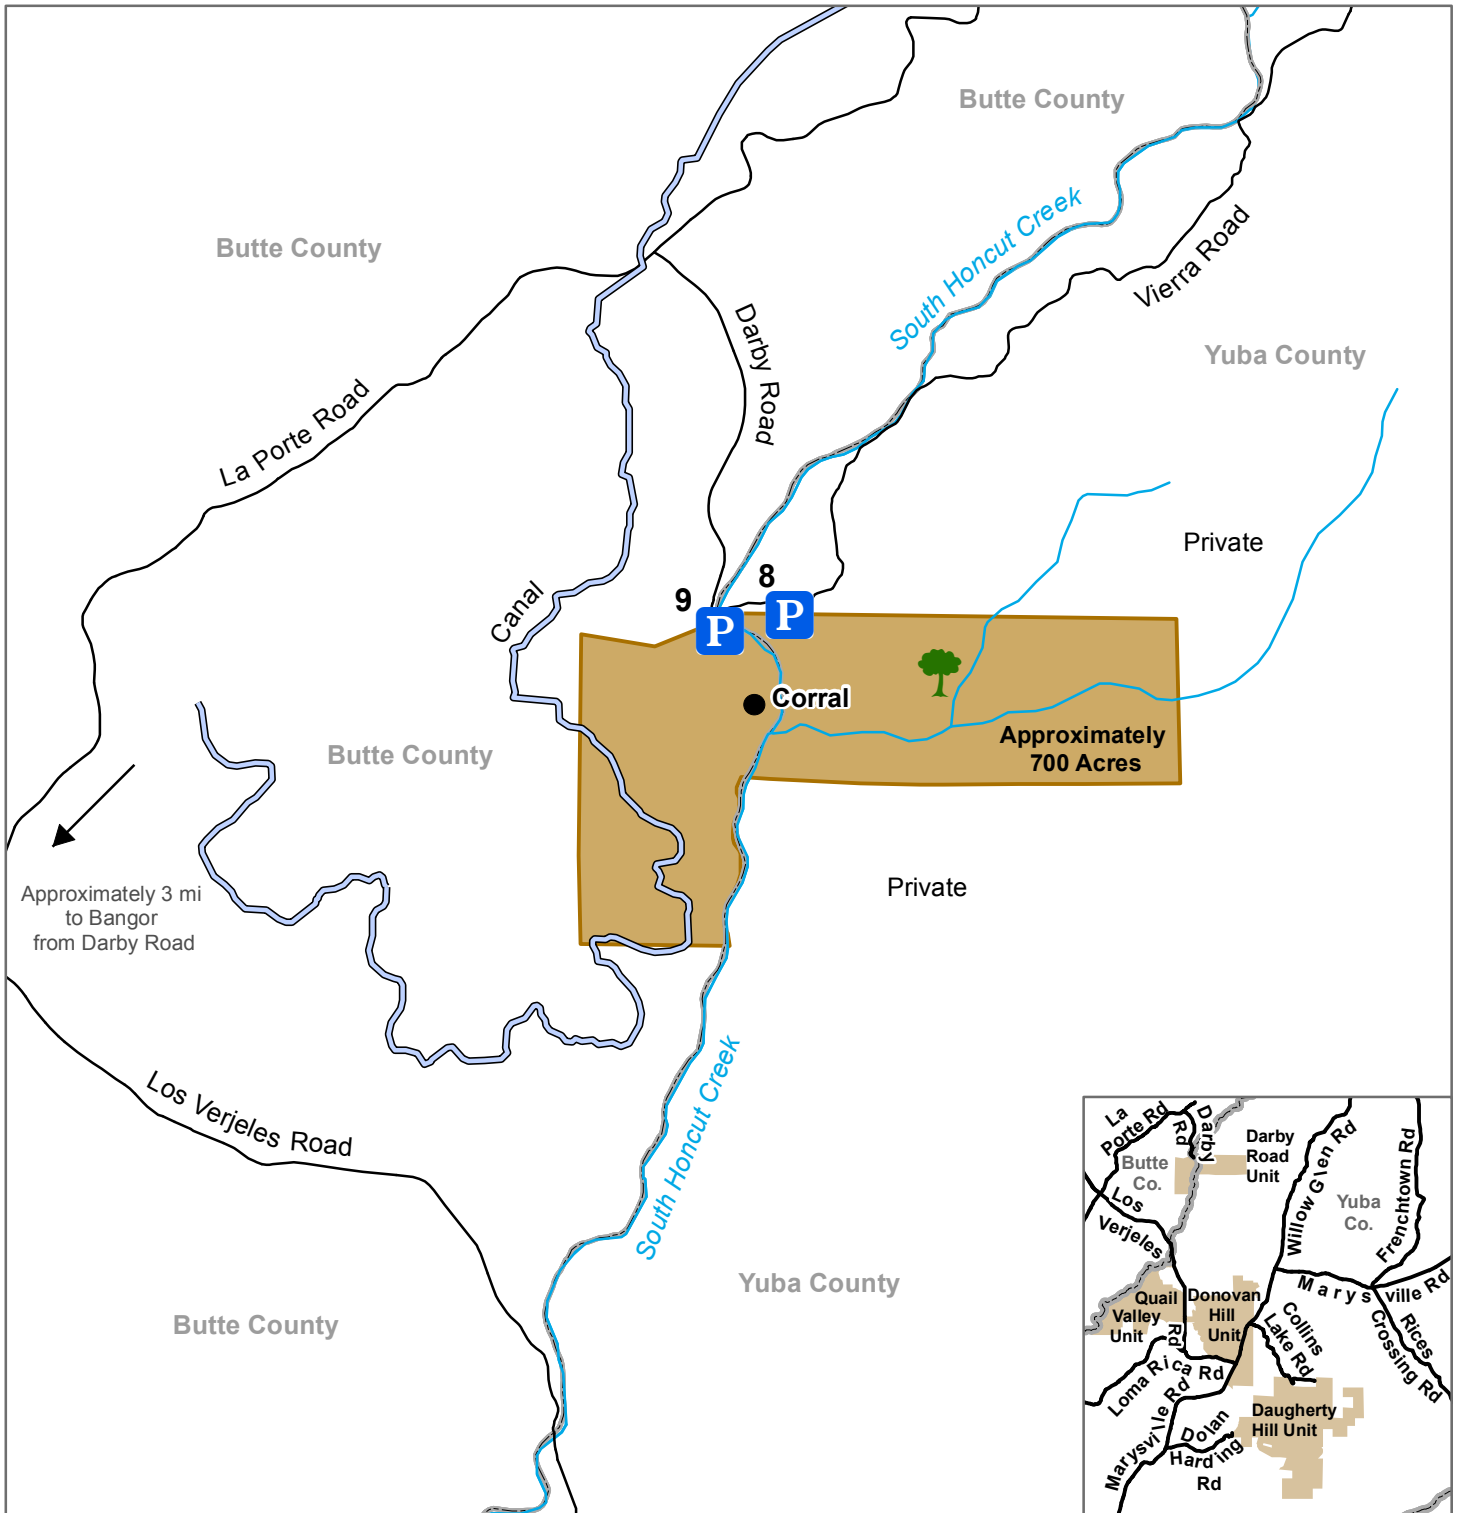

California Department of Fish and Wildlife

North Central Region

DARBY ROAD UNIT

DAUGHERTY HILL WILDLIFE AREA

Yuba and Butte Counties

- Wildlife Area
- Olive Orchard
- Canal
- P Parking
- Local Road
- Creek

Disclaimer: Boundaries are approximate.
 Maps are intended for general purposes only.

December 2015 - WLB