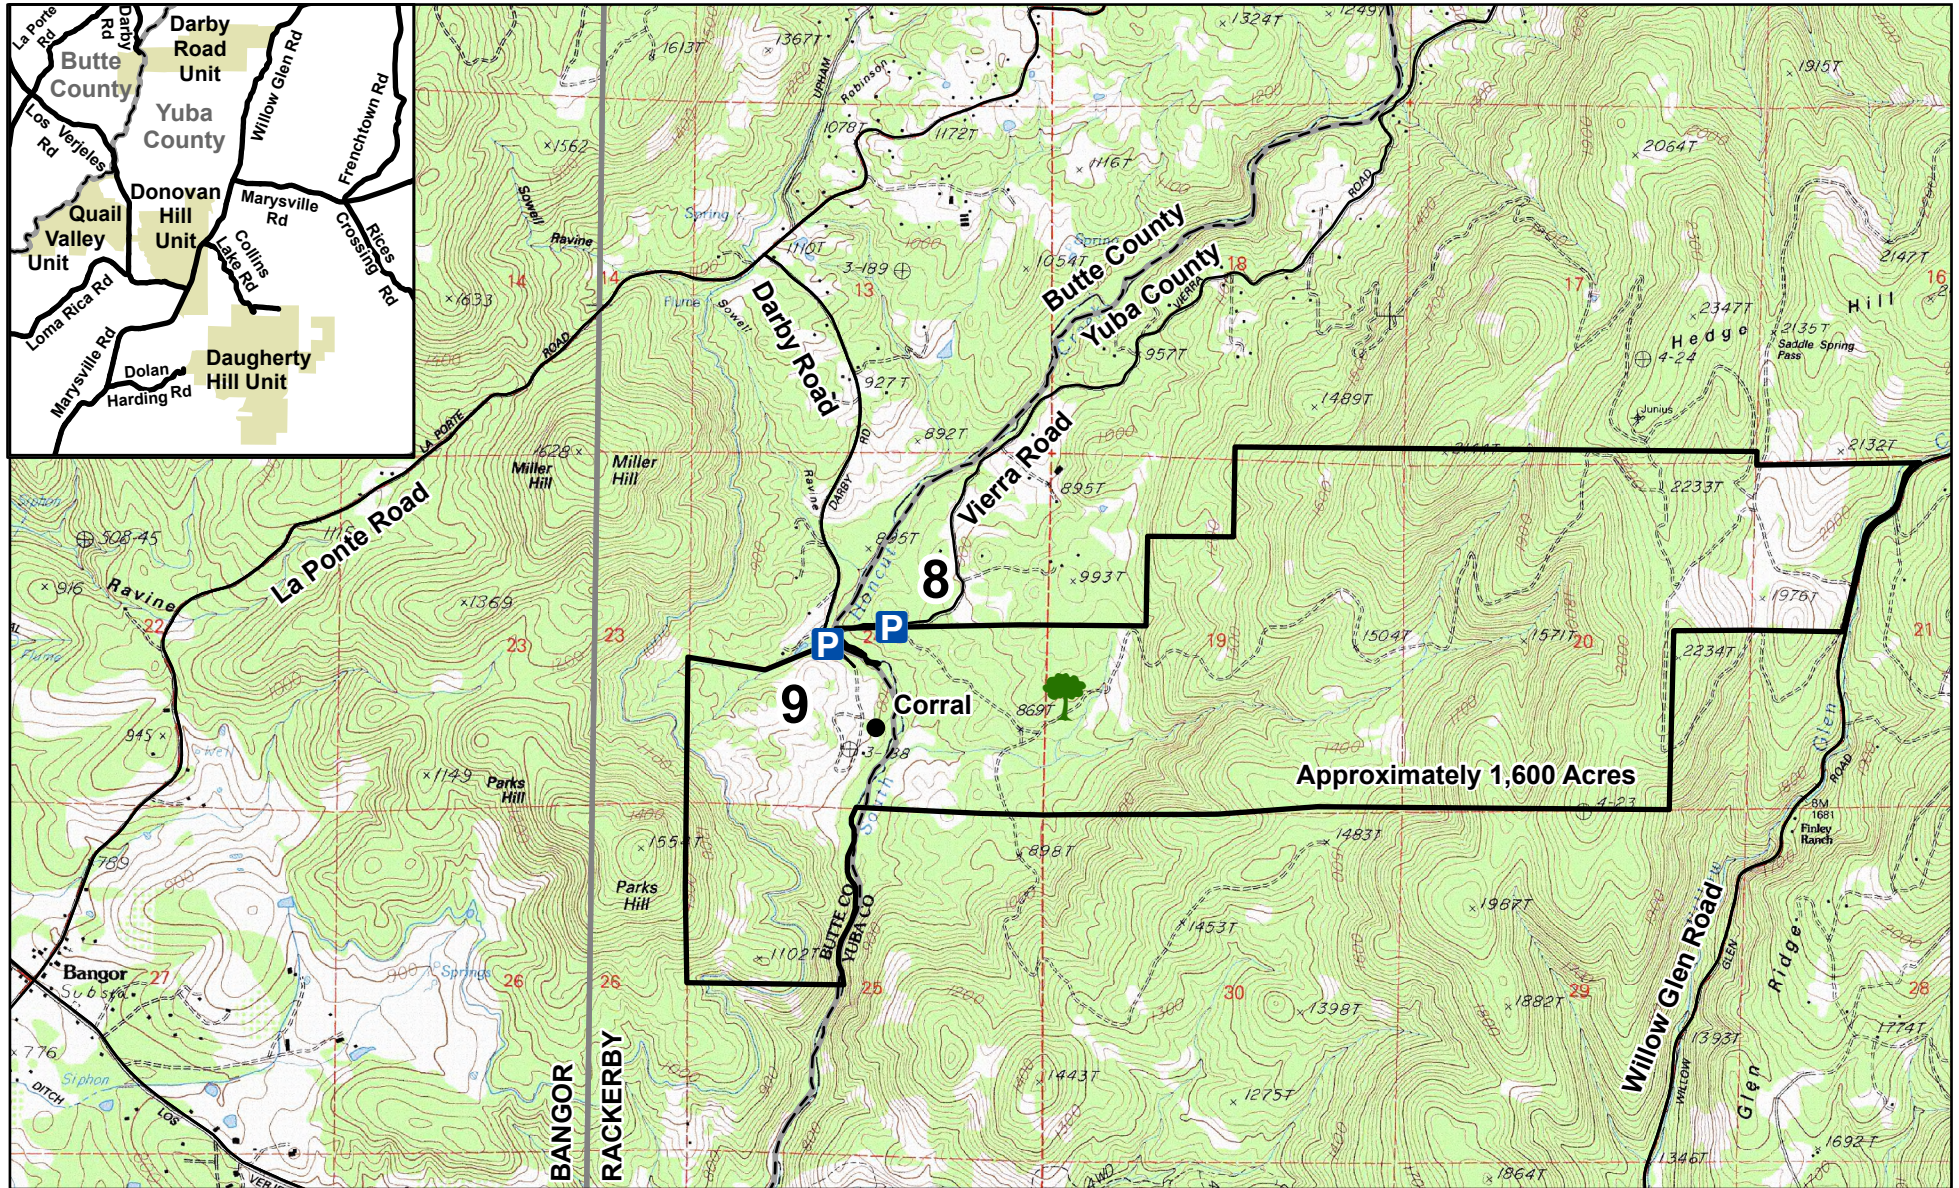

California Department of Fish and Wildlife
 North Central Region
DARBY ROAD UNIT
DAUGHERTY HILL WILDLIFE AREA
 Yuba and Butte Counties

Wildlife Area	Parking	Local Roads
County	Olive Orchard	
USGS Topographic Quad 1:24,000		

USGS Topographic Quad 1:24,000

Disclaimer: Boundaries are approximate. Map intended for general purposes only. July 2025 - WLB