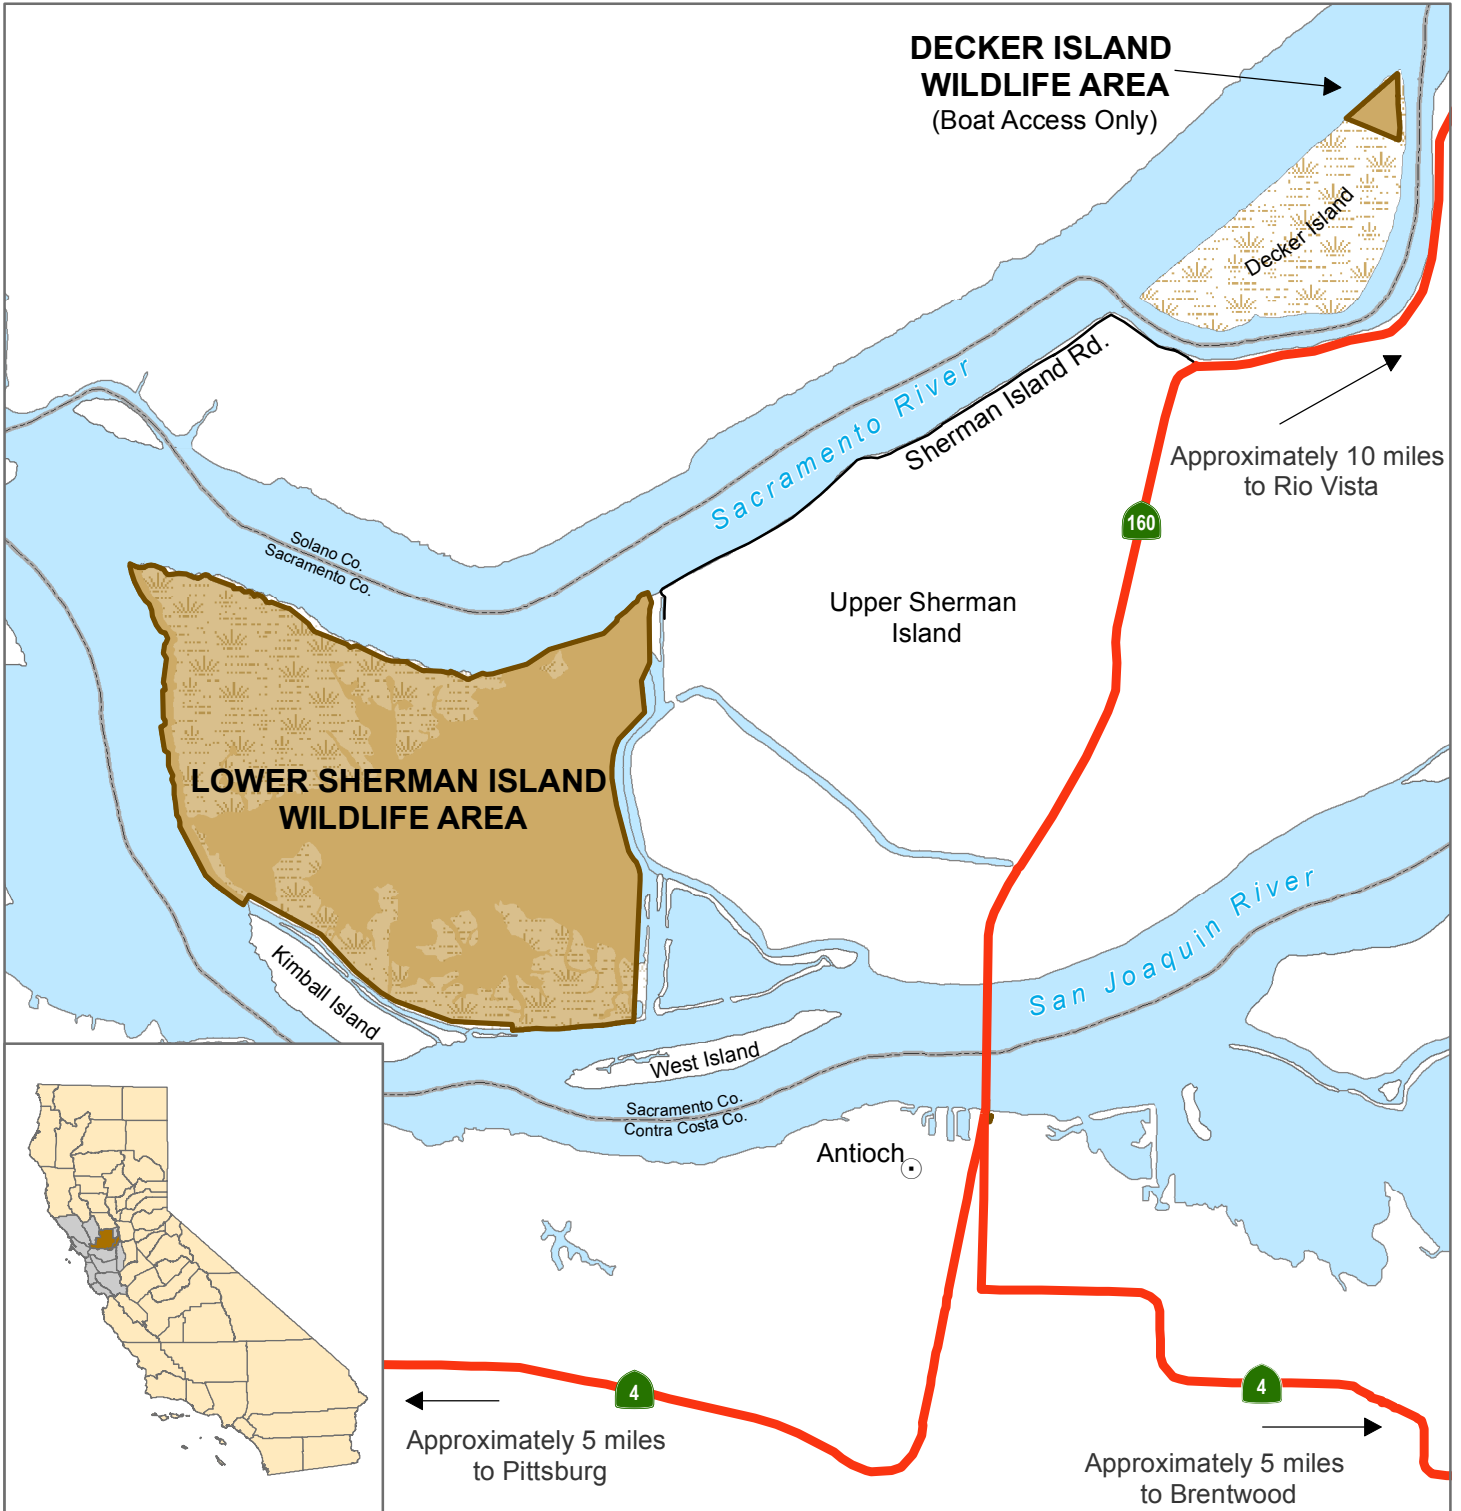

California Department of Fish and Wildlife
 Bay Delta Region
LOWER SHERMAN ISLAND WILDLIFE AREA
DECKER ISLAND WILDLIFE AREA
 Sacramento County, Solano County

	Wildlife Area		State Highway
	Marsh		Local Road

Disclaimer: Boundaries are approximate.
 Maps are intended for general purposes only.

December 2014 - WLB