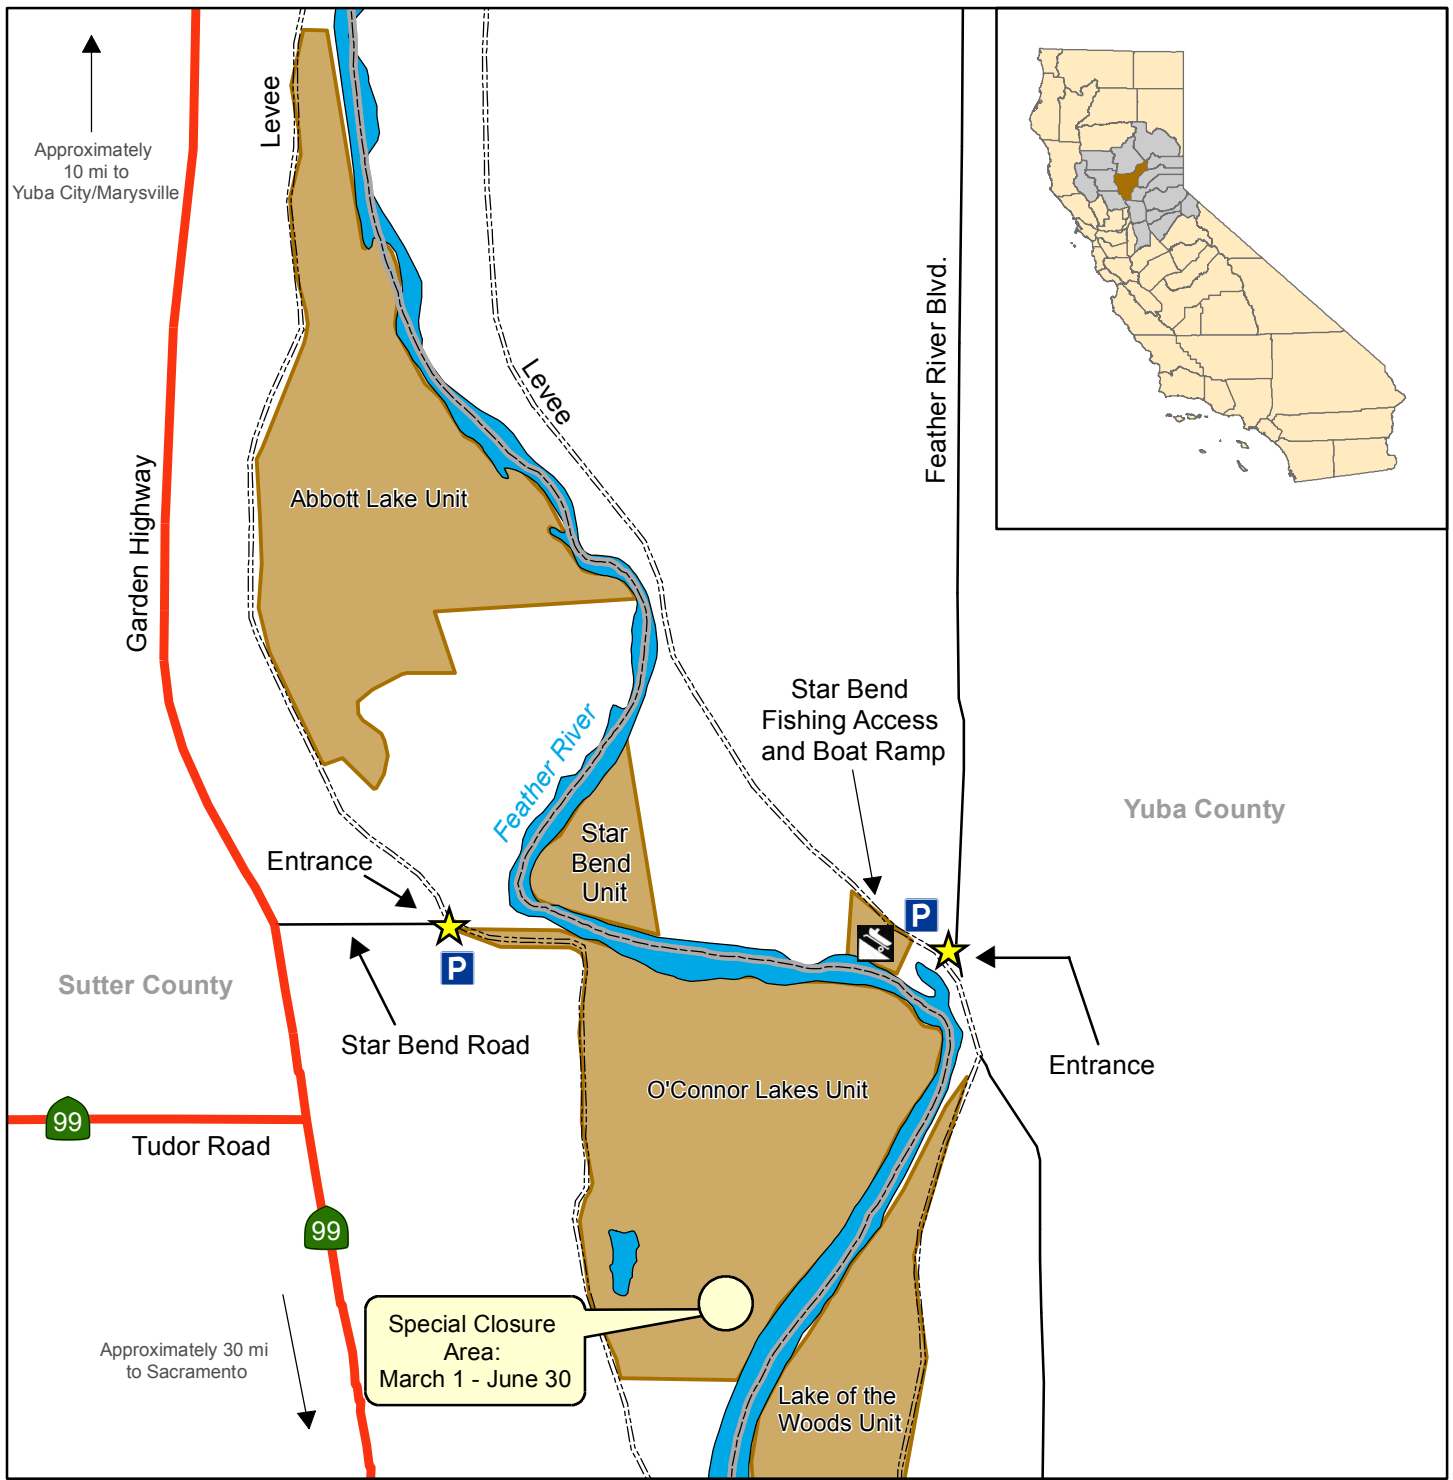

California Department of Fish and Wildlife North Central Region ABBOTT LAKE, O'CONNOR LAKES and STAR BEND UNITS FEATHER RIVER WILDLIFE AREA Sutter, Yuba Counties

Wildlife Area	Local Road	Parking
River / Lake	State Highway	Entrance
County Line	Levees - No Vehicle Access	N

0 0.5 Miles

Disclaimer: Boundaries are approximate.
Maps are intended for general purposes only.

June 2014 - Lisa Ohara, WLB