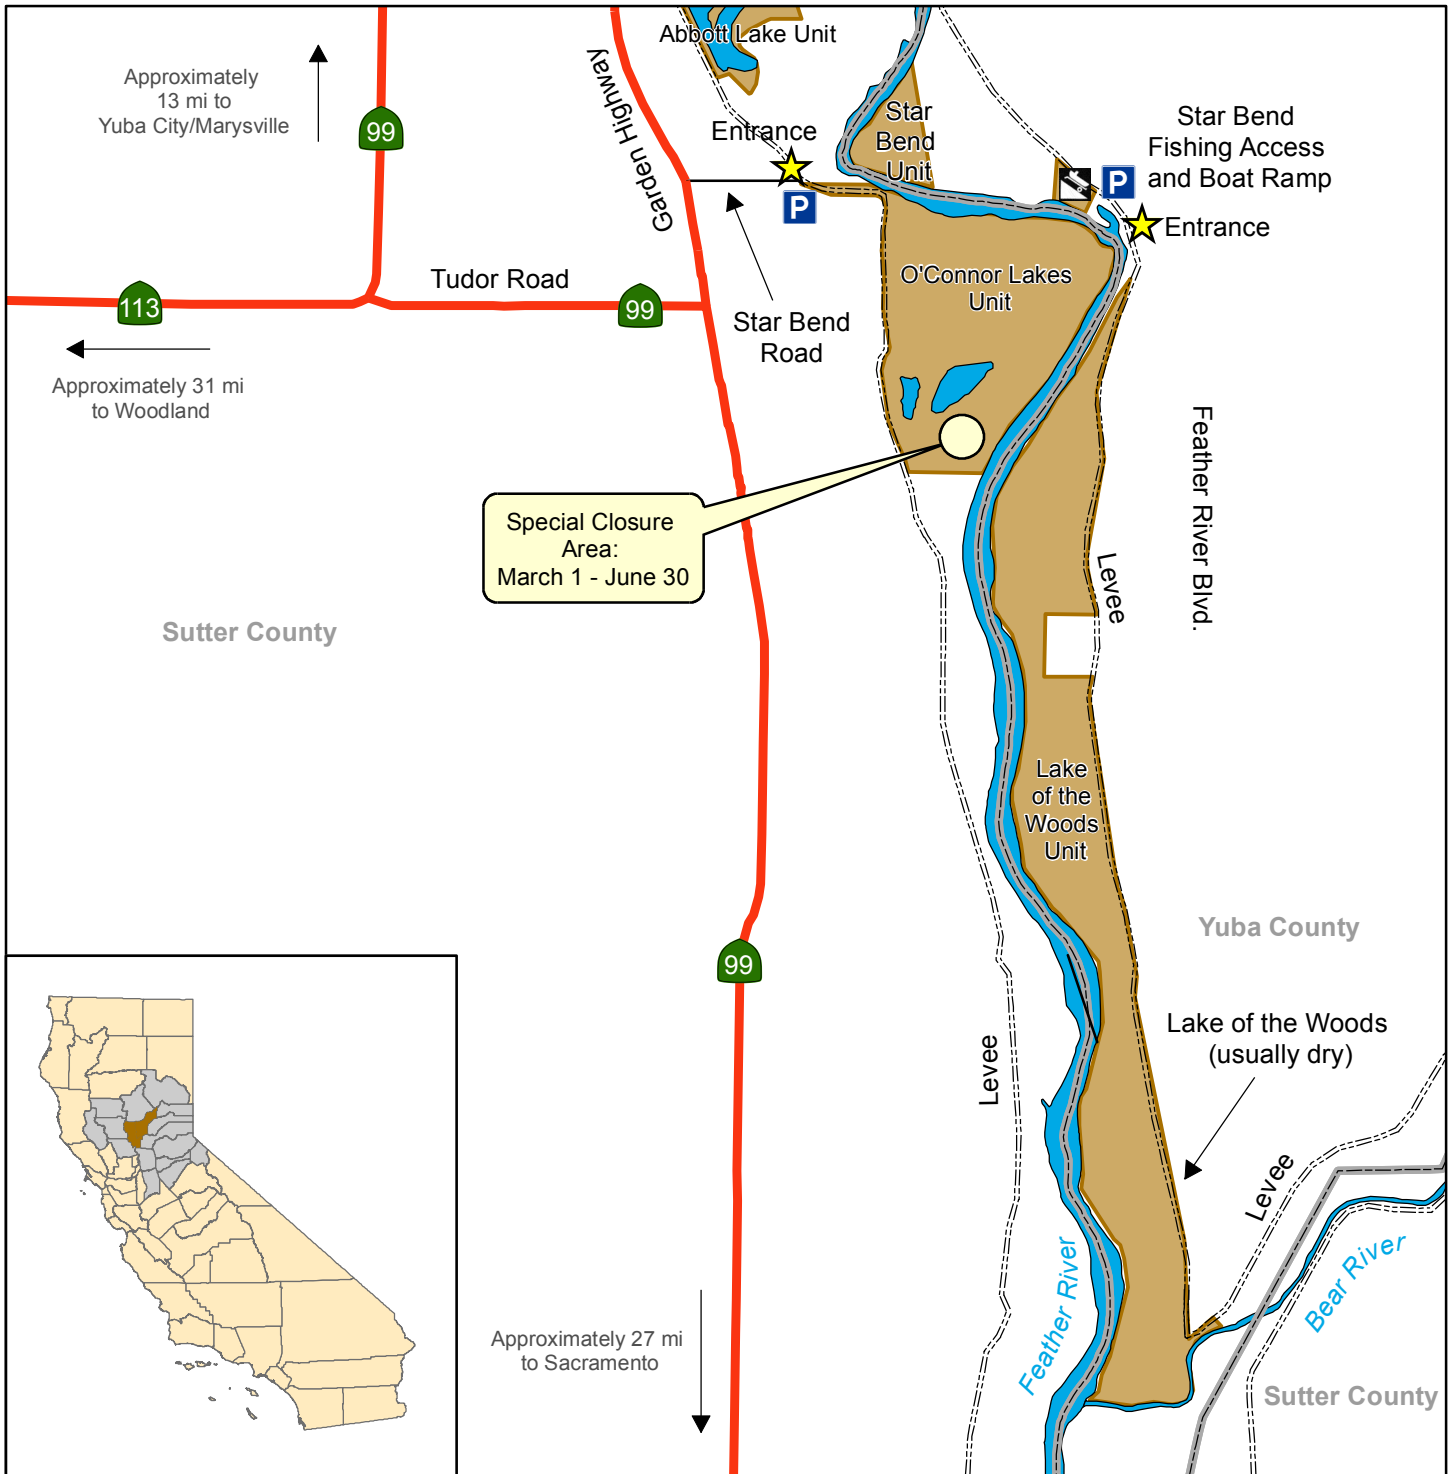

California Department of Fish and Wildlife North Central Region LAKE OF THE WOODS AND STAR BEND UNITS FEATHER RIVER WILDLIFE AREA Sutter, Yuba Counties

Wildlife Area	Local Road	Parking	
River / Lake	State Highway	Entrance	
County Line	Levees - No Vehicle Access		

Disclaimer: Boundaries are approximate.
Maps are intended for general purposes only.

June 2014 - Lisa Ohara, WLB