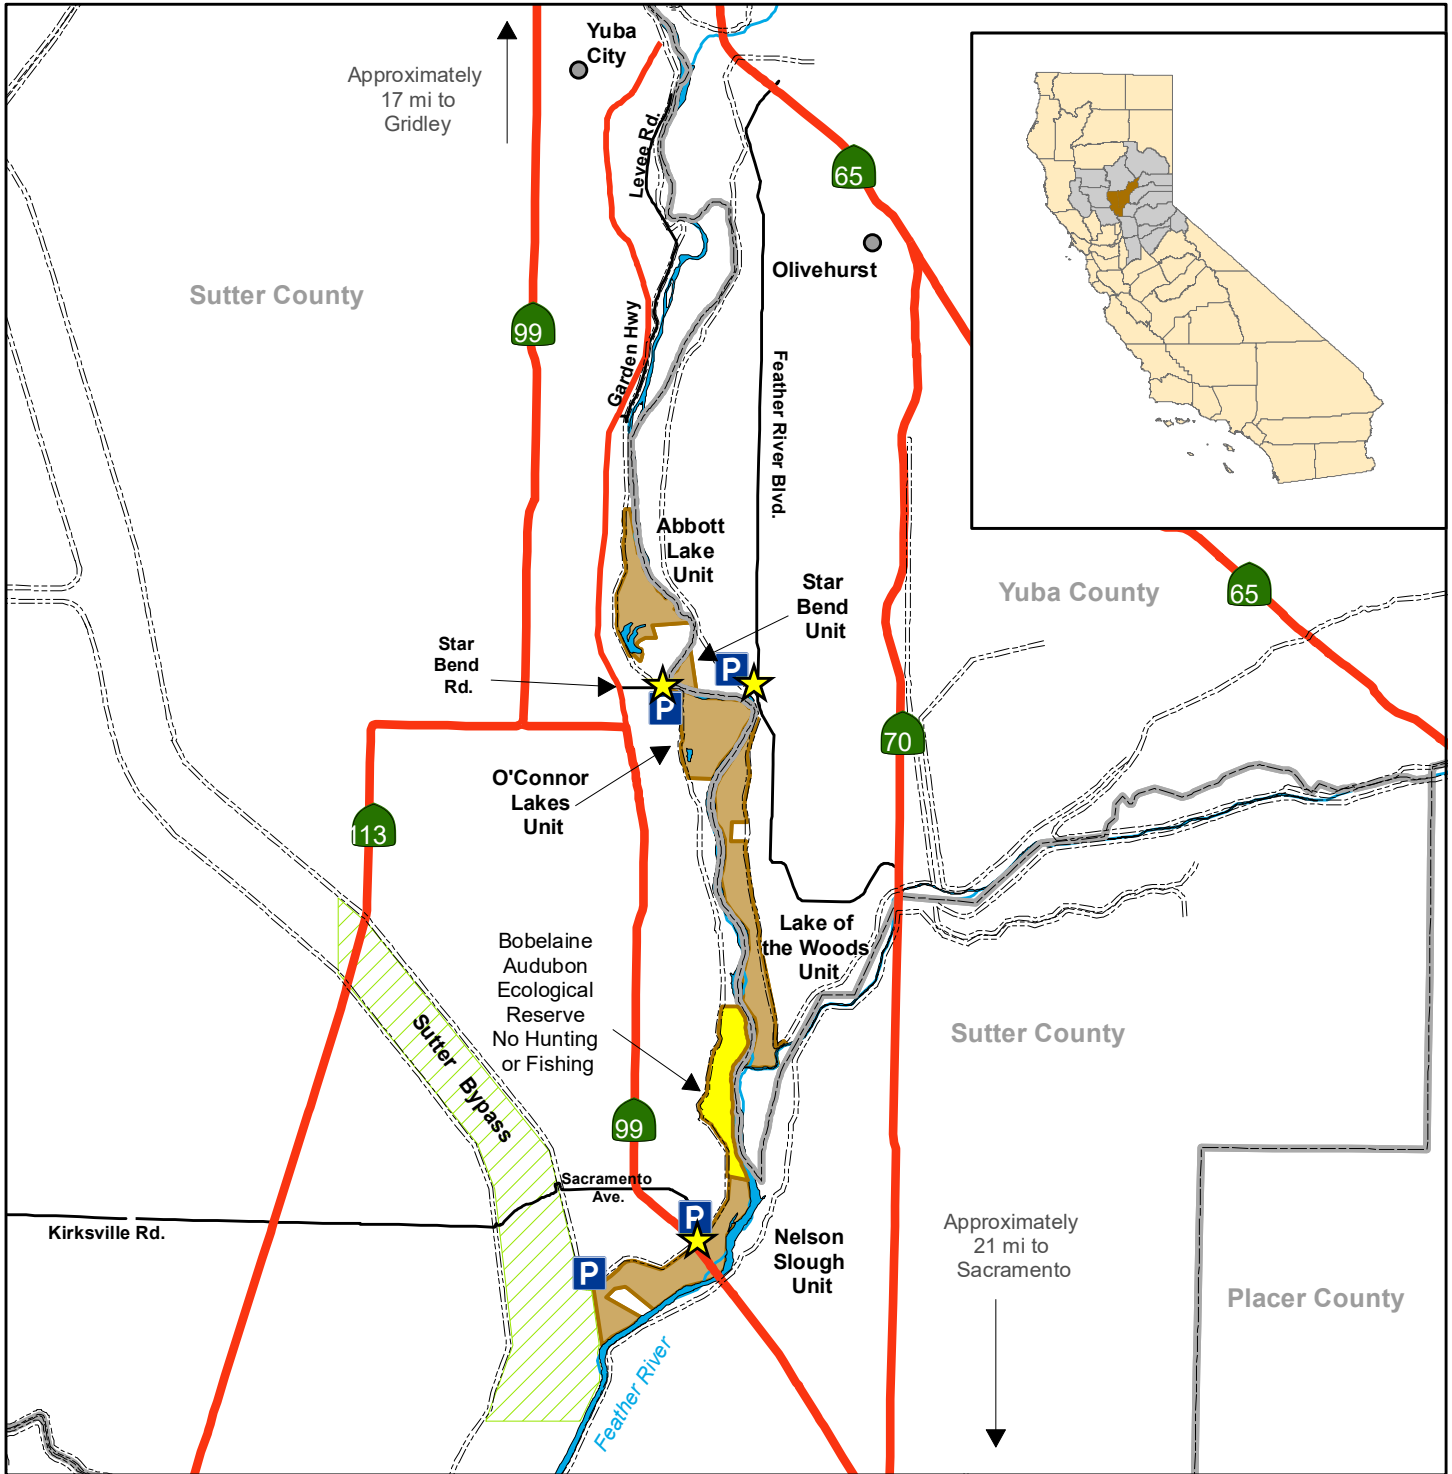

## North Central Region

### FEATHER RIVER WILDLIFE AREA

#### Sutter, Yuba Counties

Wildlife Area	State Highway	Parking
Ecological Reserve	Local Road	Entrance
Sutter Bypass	Levees - No Vehicle Access	

Disclaimer: Boundaries are approximate.  
Maps are intended for general purposes only.