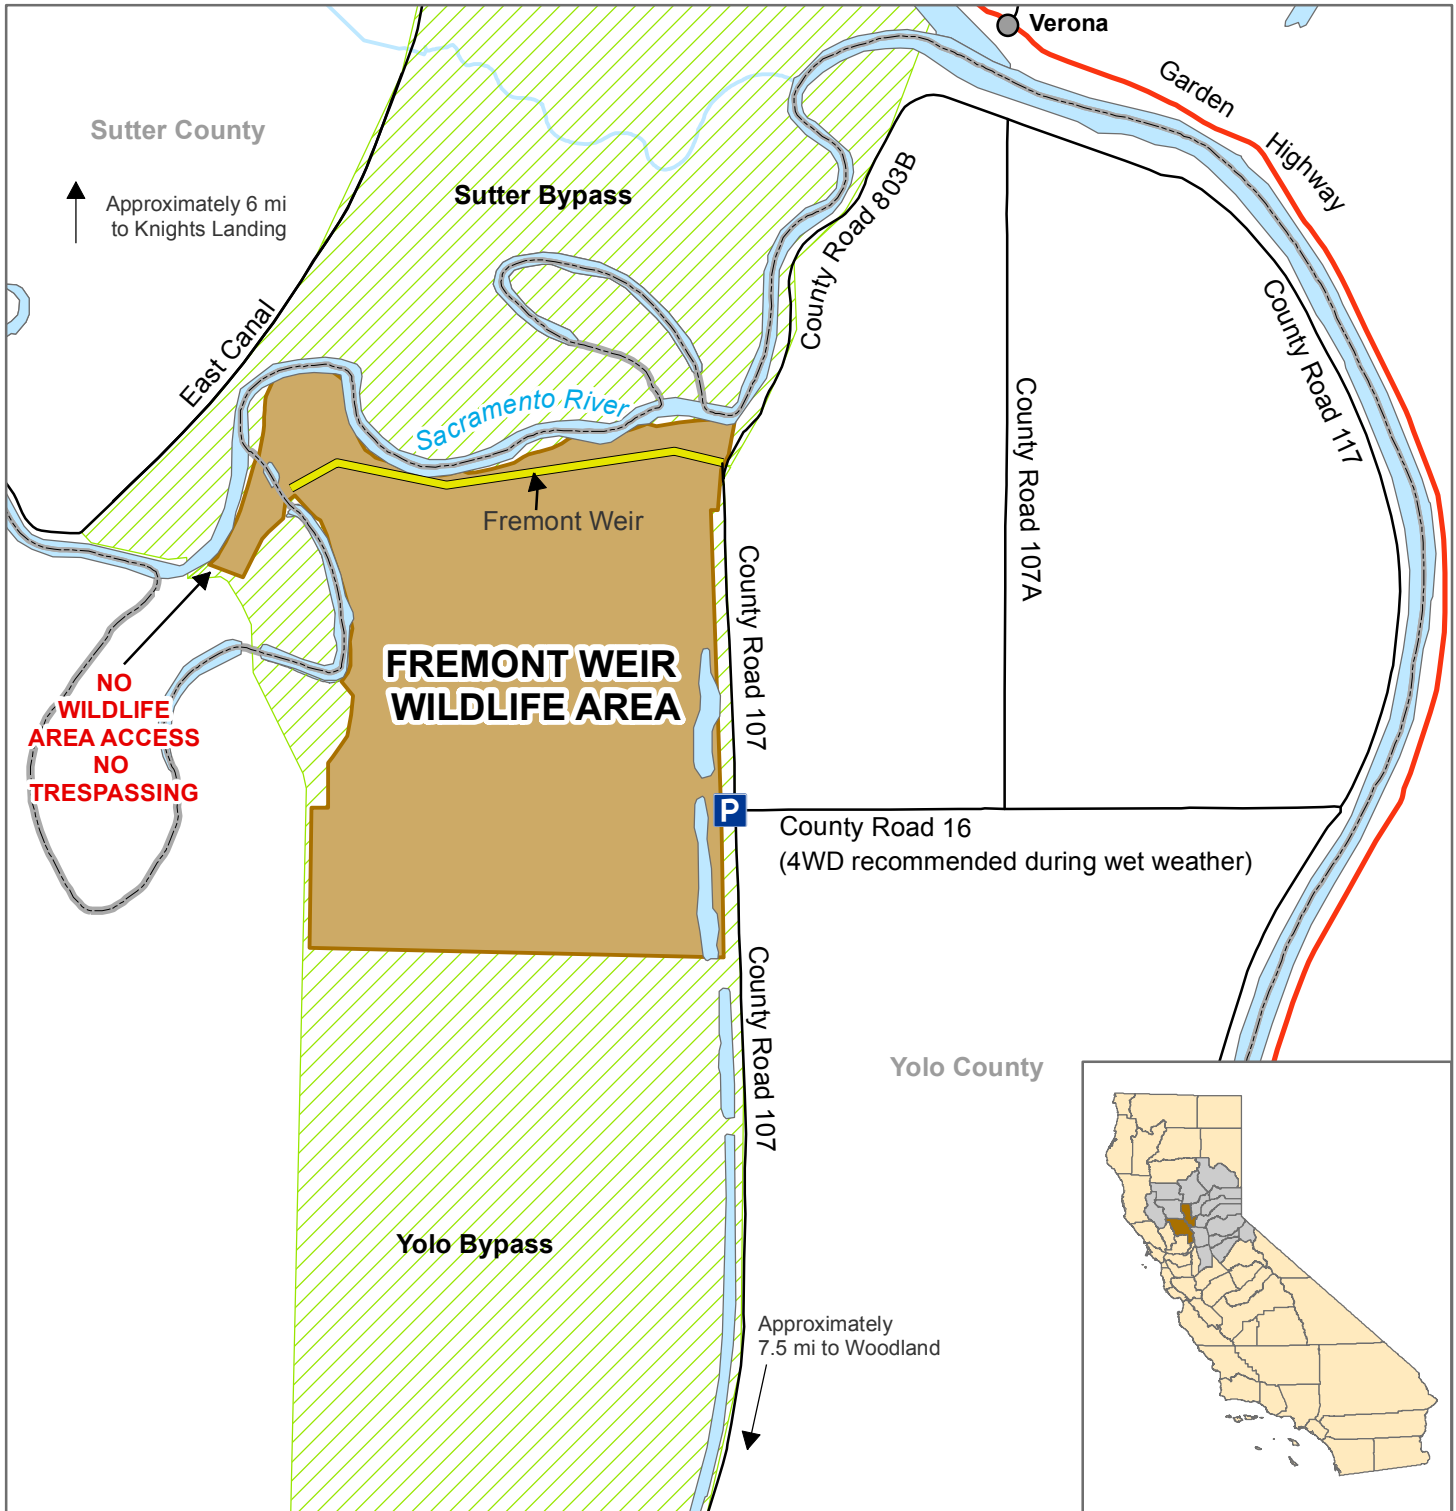

California Department of Fish and Wildlife North Central Region FREMONT WEIR WILDLIFE AREA Sutter and Yolo Counties

- Wildlife Area
- Bypass
- P Parking Lot
- County Line
- Highway
- Local Road
- River / Lake
- Fremont Weir

Disclaimer: Boundaries are approximate.
Maps are intended for general purposes only.

September 2014 - Lisa Ohara, WLB