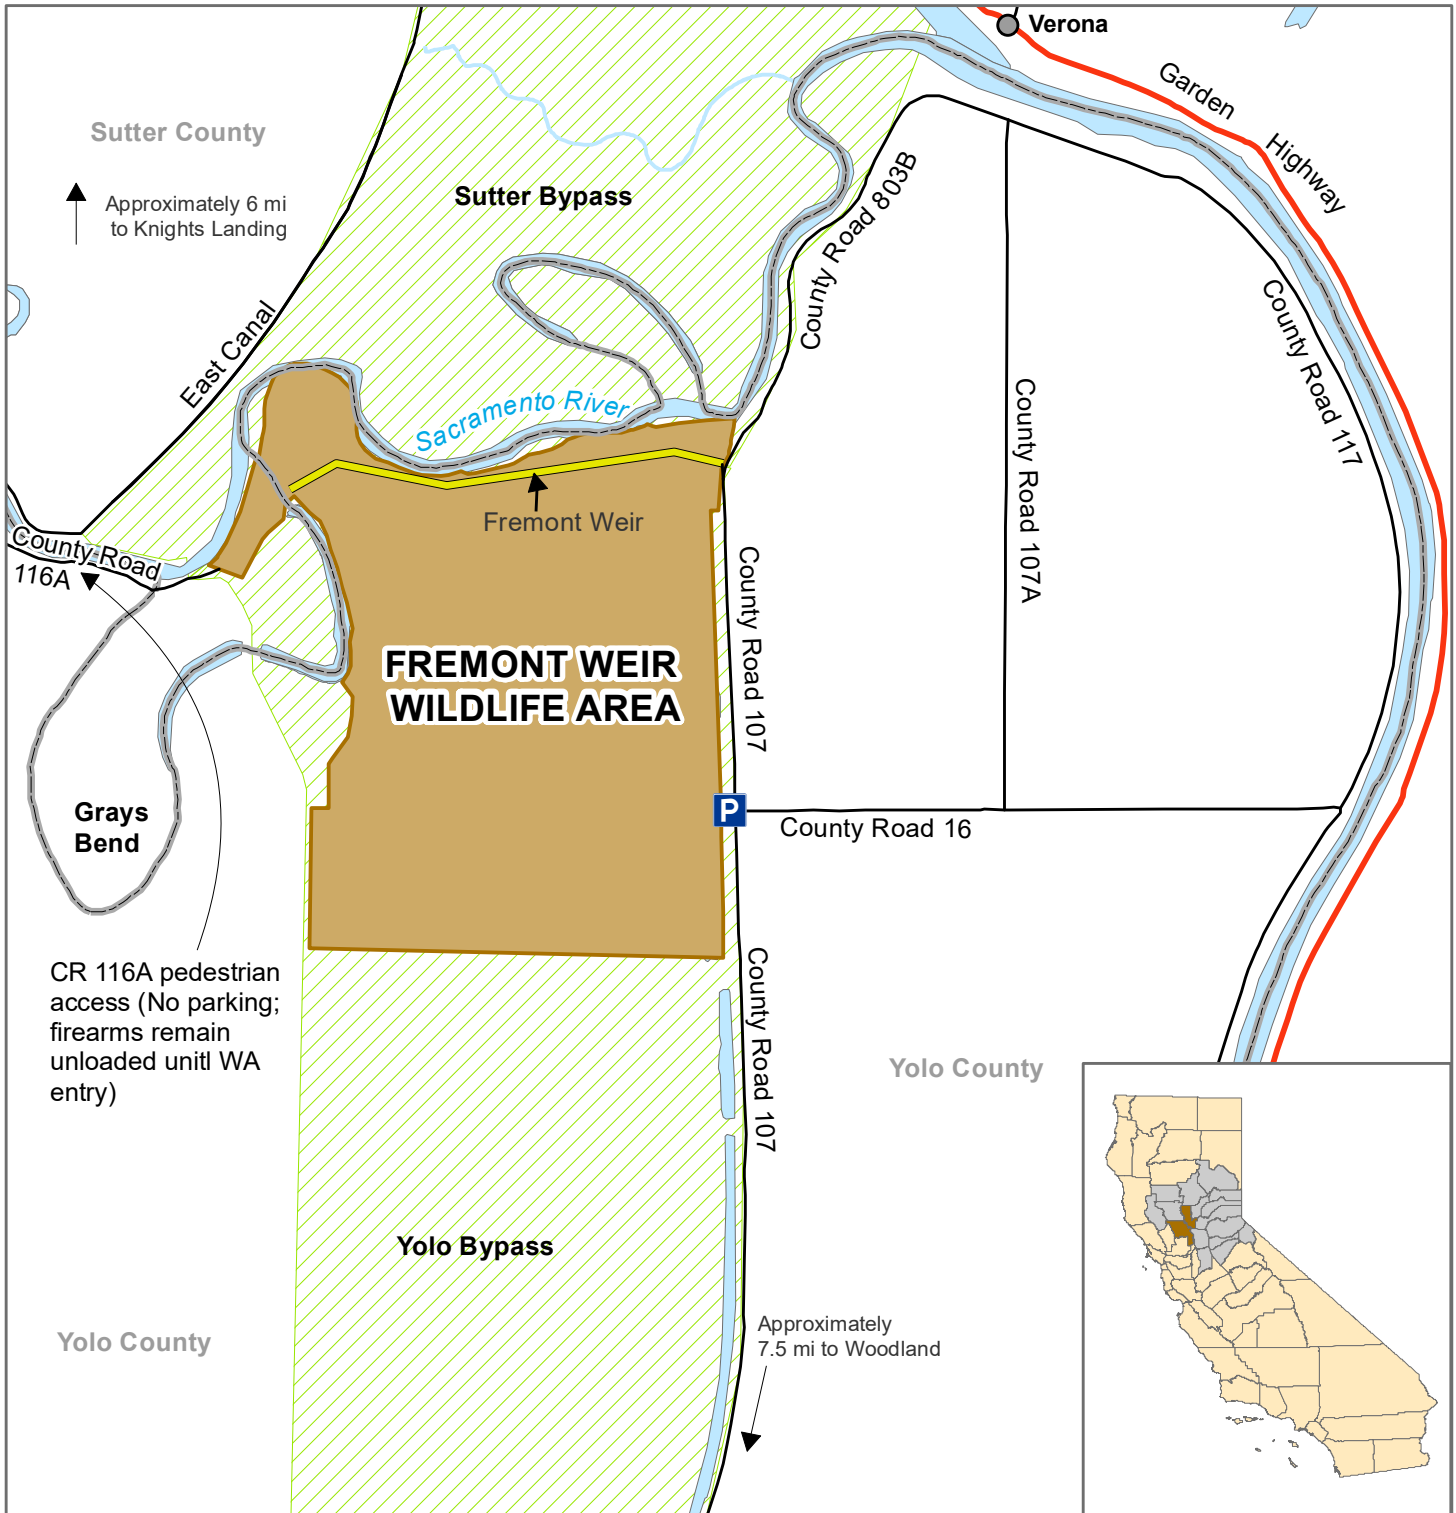

California Department of Fish and Wildlife North Central Region FREMONT WEIR WILDLIFE AREA Sutter and Yolo Counties

↑ Approximately 6 mi to Knights Landing

CR 116A pedestrian access (No parking; firearms remain unloaded until WA entry)

↓ Approximately 7.5 mi to Woodland

- Wildlife Area
- Bypass
- P Parking Lot
- County Line
- Highway
- Local Road
- River / Lake
- Fremont Weir

Disclaimer: Boundaries are approximate. Maps are intended for general purposes only.