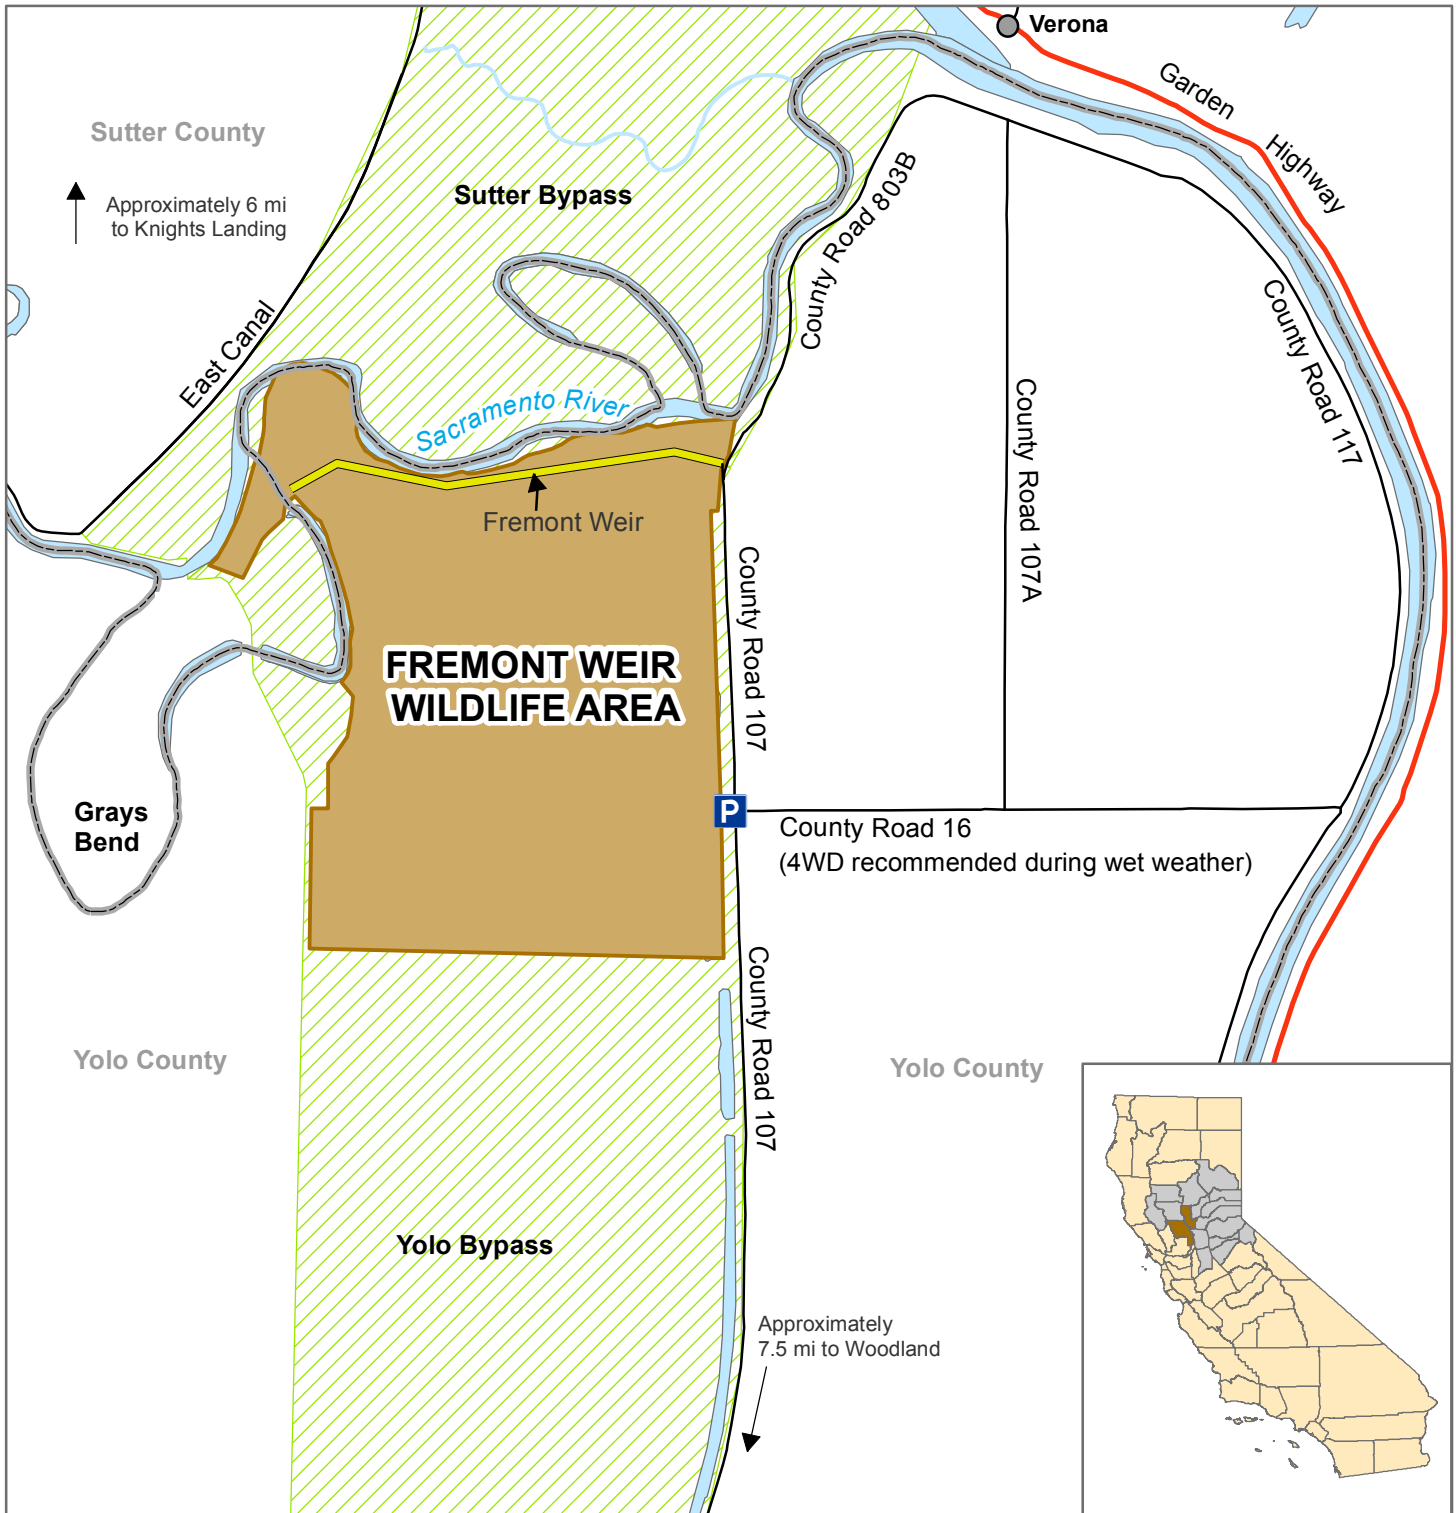

California Department of Fish and Wildlife

North Central Region

FREMONT WEIR WILDLIFE AREA

Sutter and Yolo Counties

- Wildlife Area
- Bypass
- P Parking Lot
- County Line
- Highway
- Local Road
- Fremont Weir
- River / Lake

Disclaimer: Boundaries are approximate. Maps are intended for general purposes only.

November 2017 - WLB